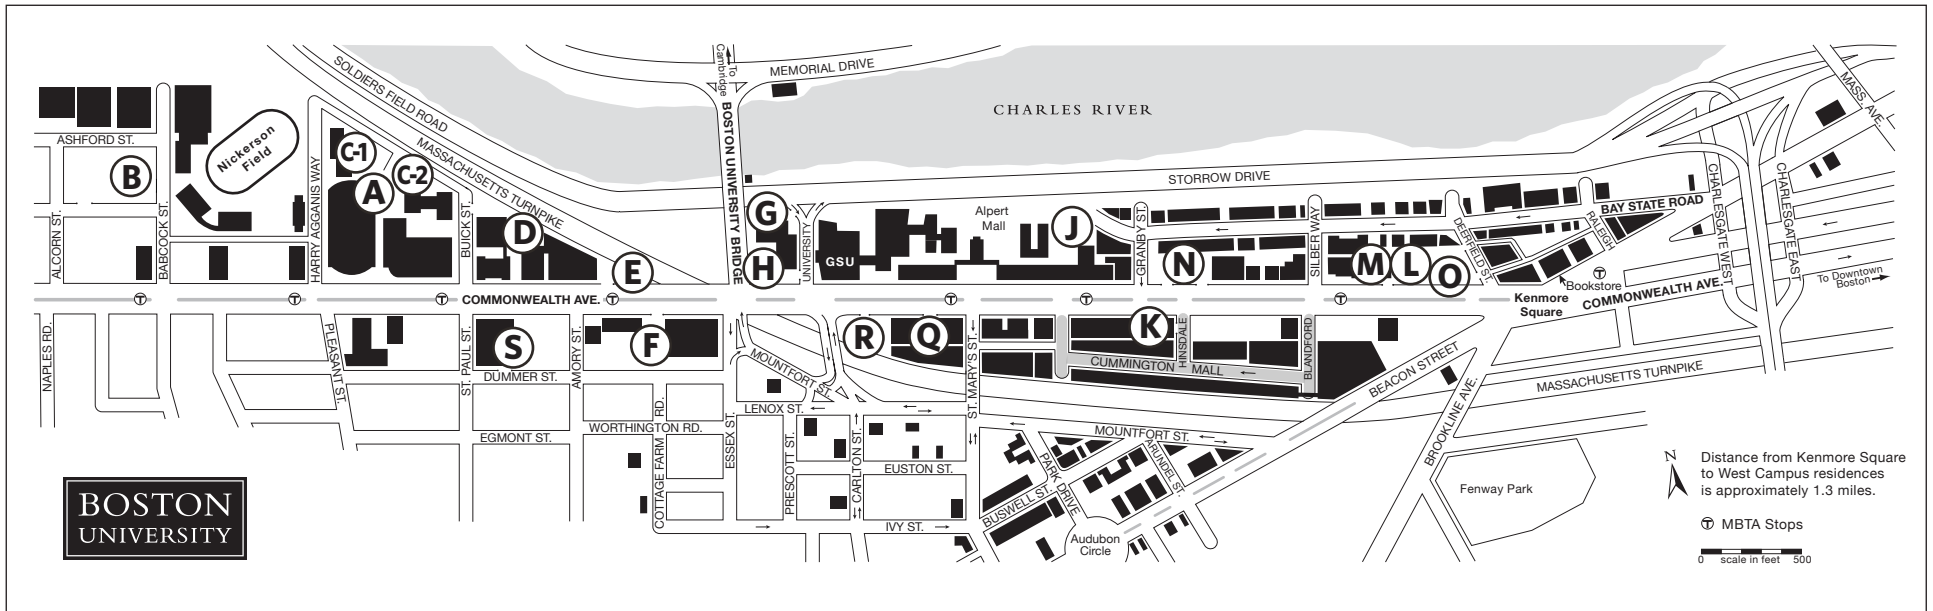

Charles River Campus — Parking

PARKING FACILITIES

- (A) Agganis Arena Garage***
925 Commonwealth Ave.
- (B) Langsam Garage**
278 Babcock Street
(Entrance on Gardner Street)
- (C-1) Agganis Arena**
925 Commonwealth Ave.
- (C-2) Agganis Arena**
925 Commonwealth Ave.
- (D) Buick Street**
25 Buick Street
- (E) CFA Lot**
855 Commonwealth Ave.
- (F) 808 Commonwealth Ave.**
- (G) Lower Bridge Lot**
3 University Road
- (H) Bridge Lot**
1 University Road
- (J) CAS Lot**
240 Bay State Road
- (K) Warren Towers Garage**
700 Commonwealth Ave.
- (L) 575 Commonwealth Ave.**
- (M) Rafik B. Hariri Bldg. Garage**
595 Commonwealth Ave.
- (N) Granby Street Lot**
665 Commonwealth Ave.
- (O) Kenmore Lot**
549 Commonwealth Ave.
- (Q) 730/750 Commonwealth Ave.**
- (R) 766 Commonwealth Ave.**
- (S) 890 Commonwealth Ave.**
Enter on Dummer St.