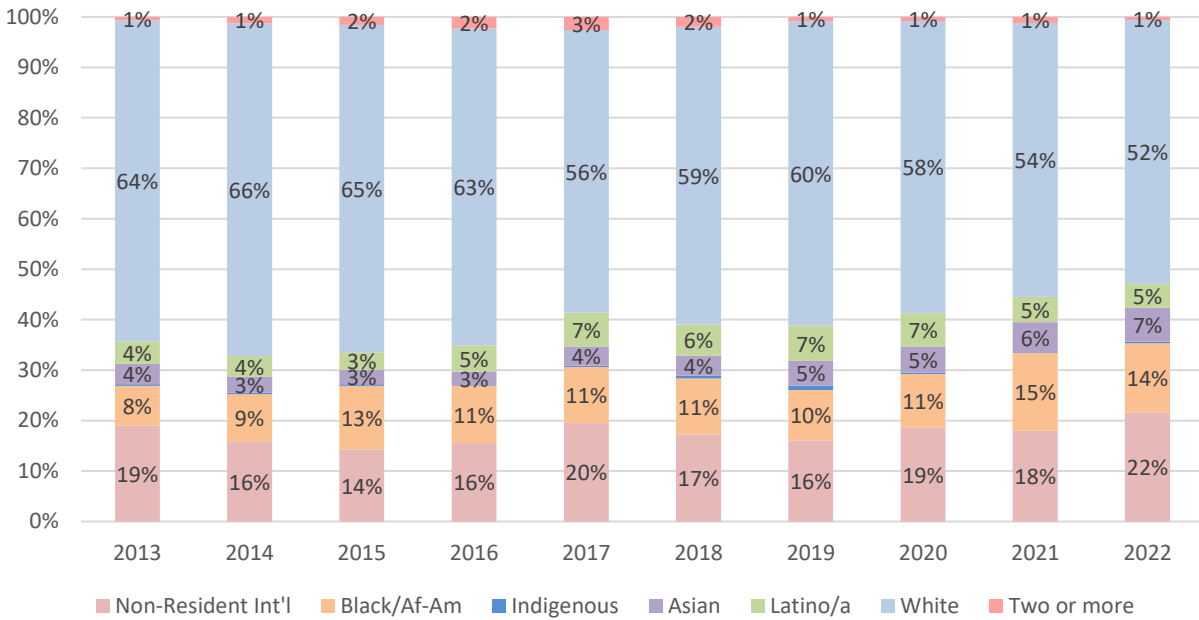

Total Fall Enrollments by Race (as percentage of the whole)