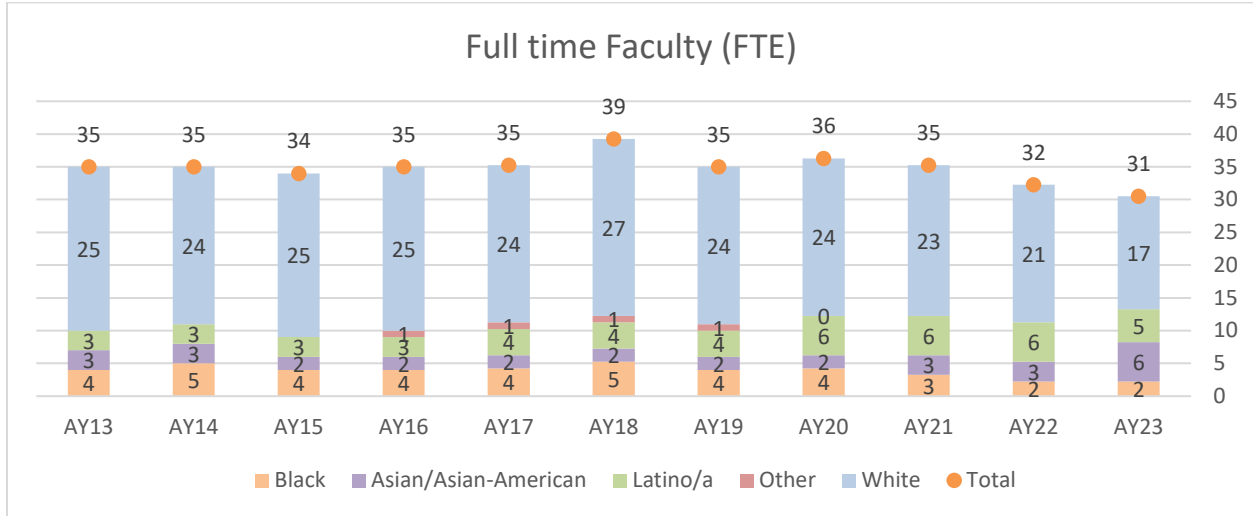

Boston University School of Theology Fall 2022 Statistical Report (10/3/22) Fall 2022

Faculty¹

¹ "Full-Time" refers to all faculty teaching 50% or more, as per Association of Theological Schools (ATS).