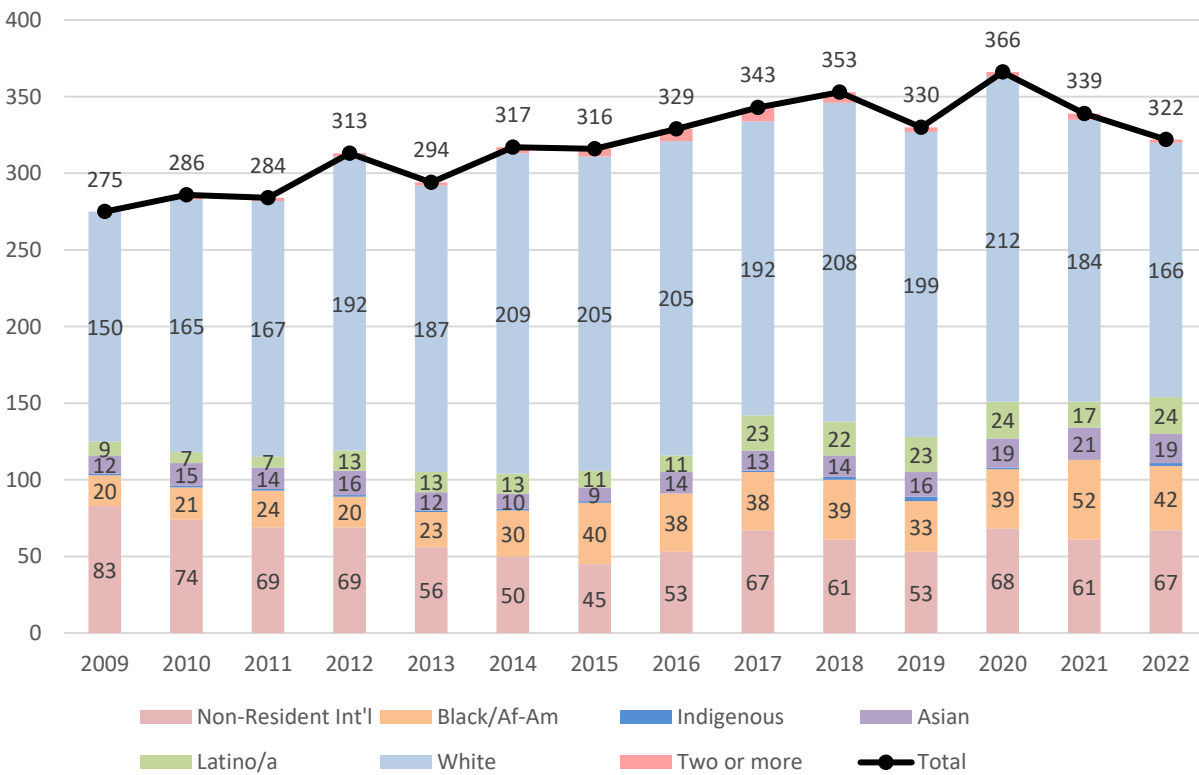

Total Fall Enrollments by Race (Head Count)