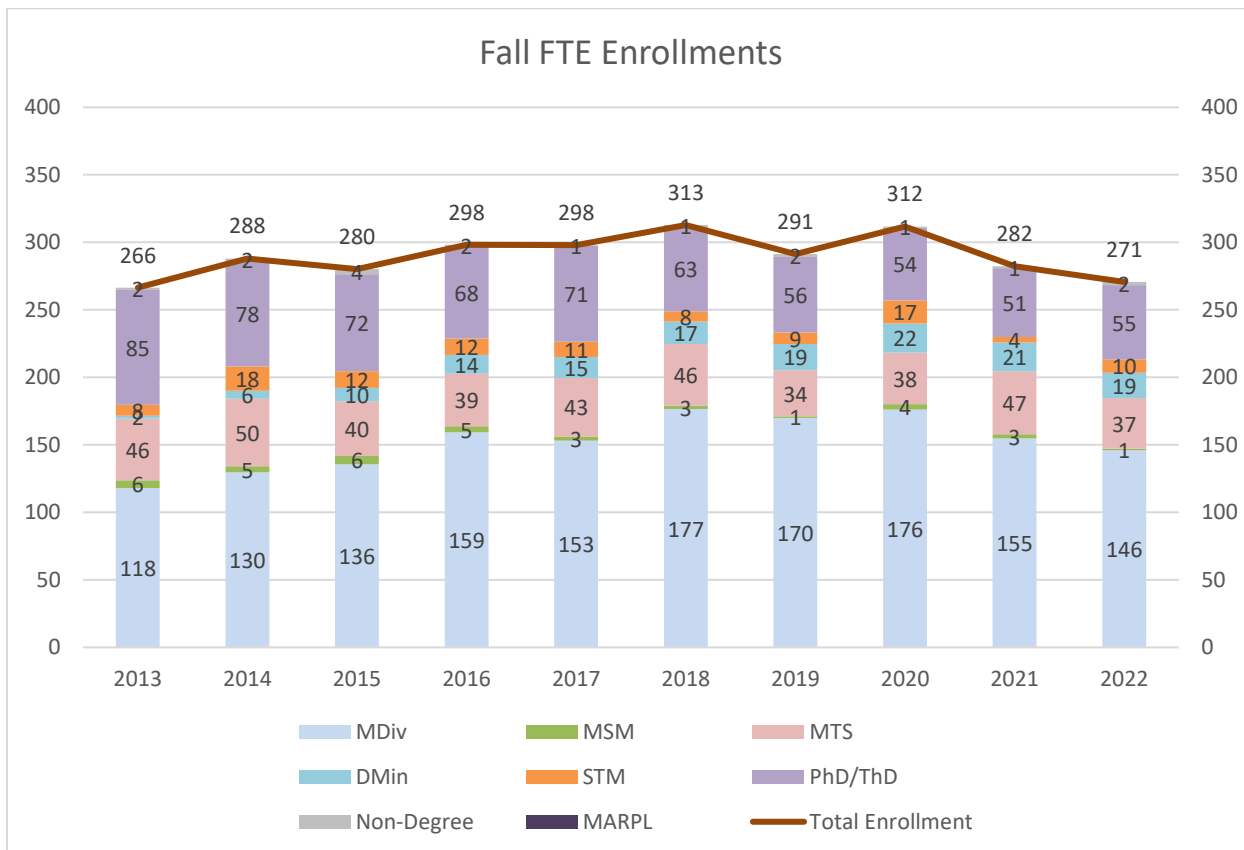

# Boston University School of Theology Fall 2022 Statistical Report (10/3/22) Fall 2022

## Faculty<sup>1</sup>

<sup>1</sup> "Full-Time" refers to all faculty teaching 50% or more, as per Association of Theological Schools (ATS).

# Student Enrollment