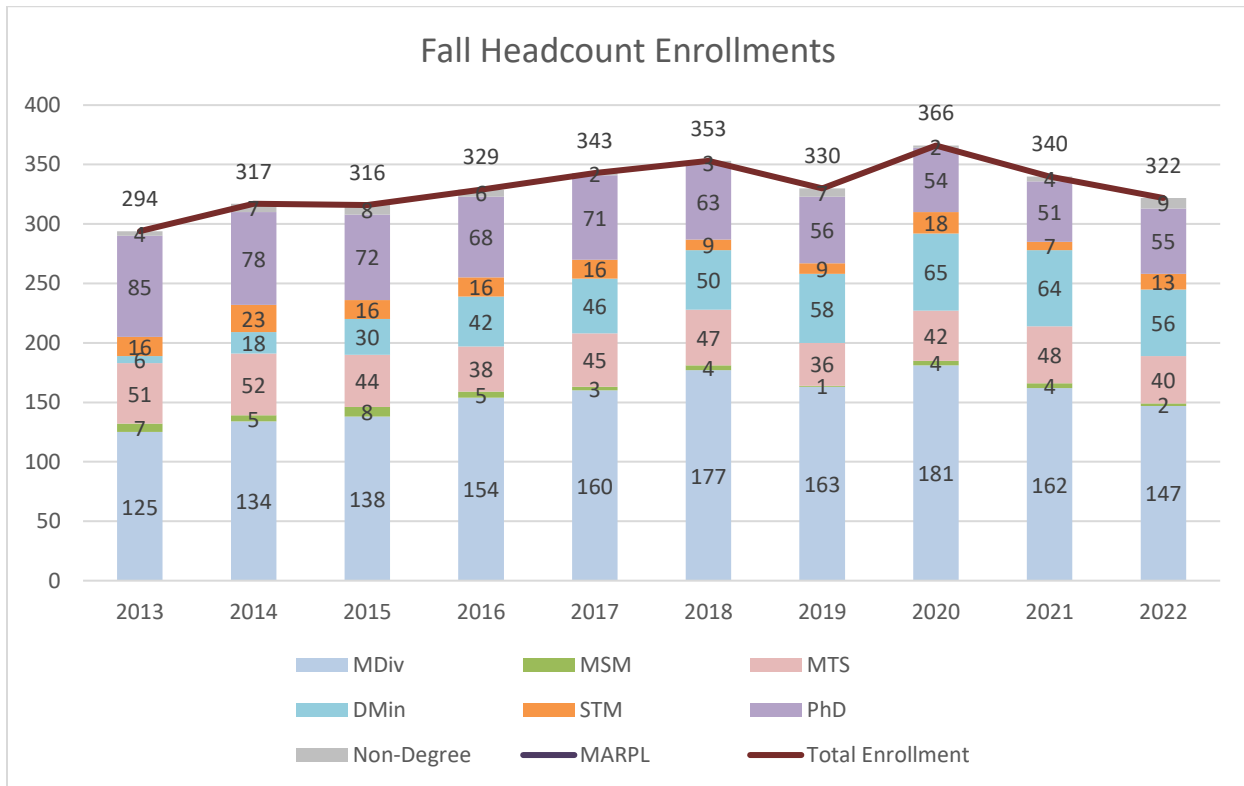

# Boston University School of Theology Fall 2022 Statistical Report (10/3/22) Fall 2022

## Faculty<sup>1</sup>

<sup>1</sup> "Full-Time" refers to all faculty teaching 50% or more, as per Association of Theological Schools (ATS).

# Student Enrollment