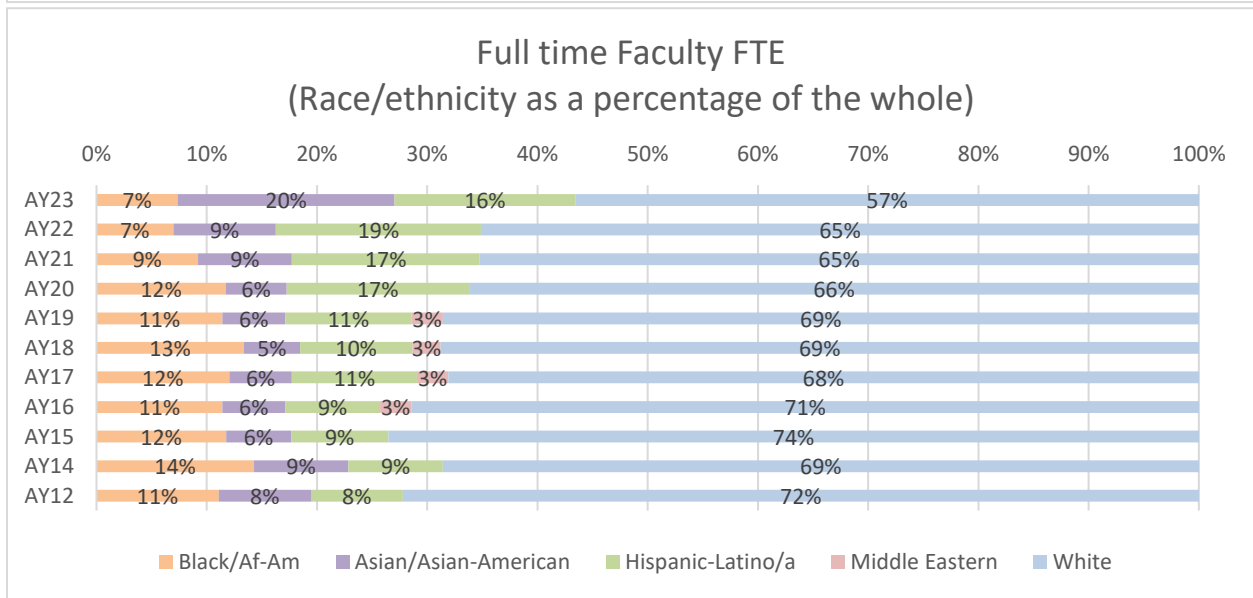

Boston University School of Theology Fall 2022 Statistical Report (10/3/22) Fall 2022

Faculty¹

¹ "Full-Time" refers to all faculty teaching 50% or more, as per Association of Theological Schools (ATS).