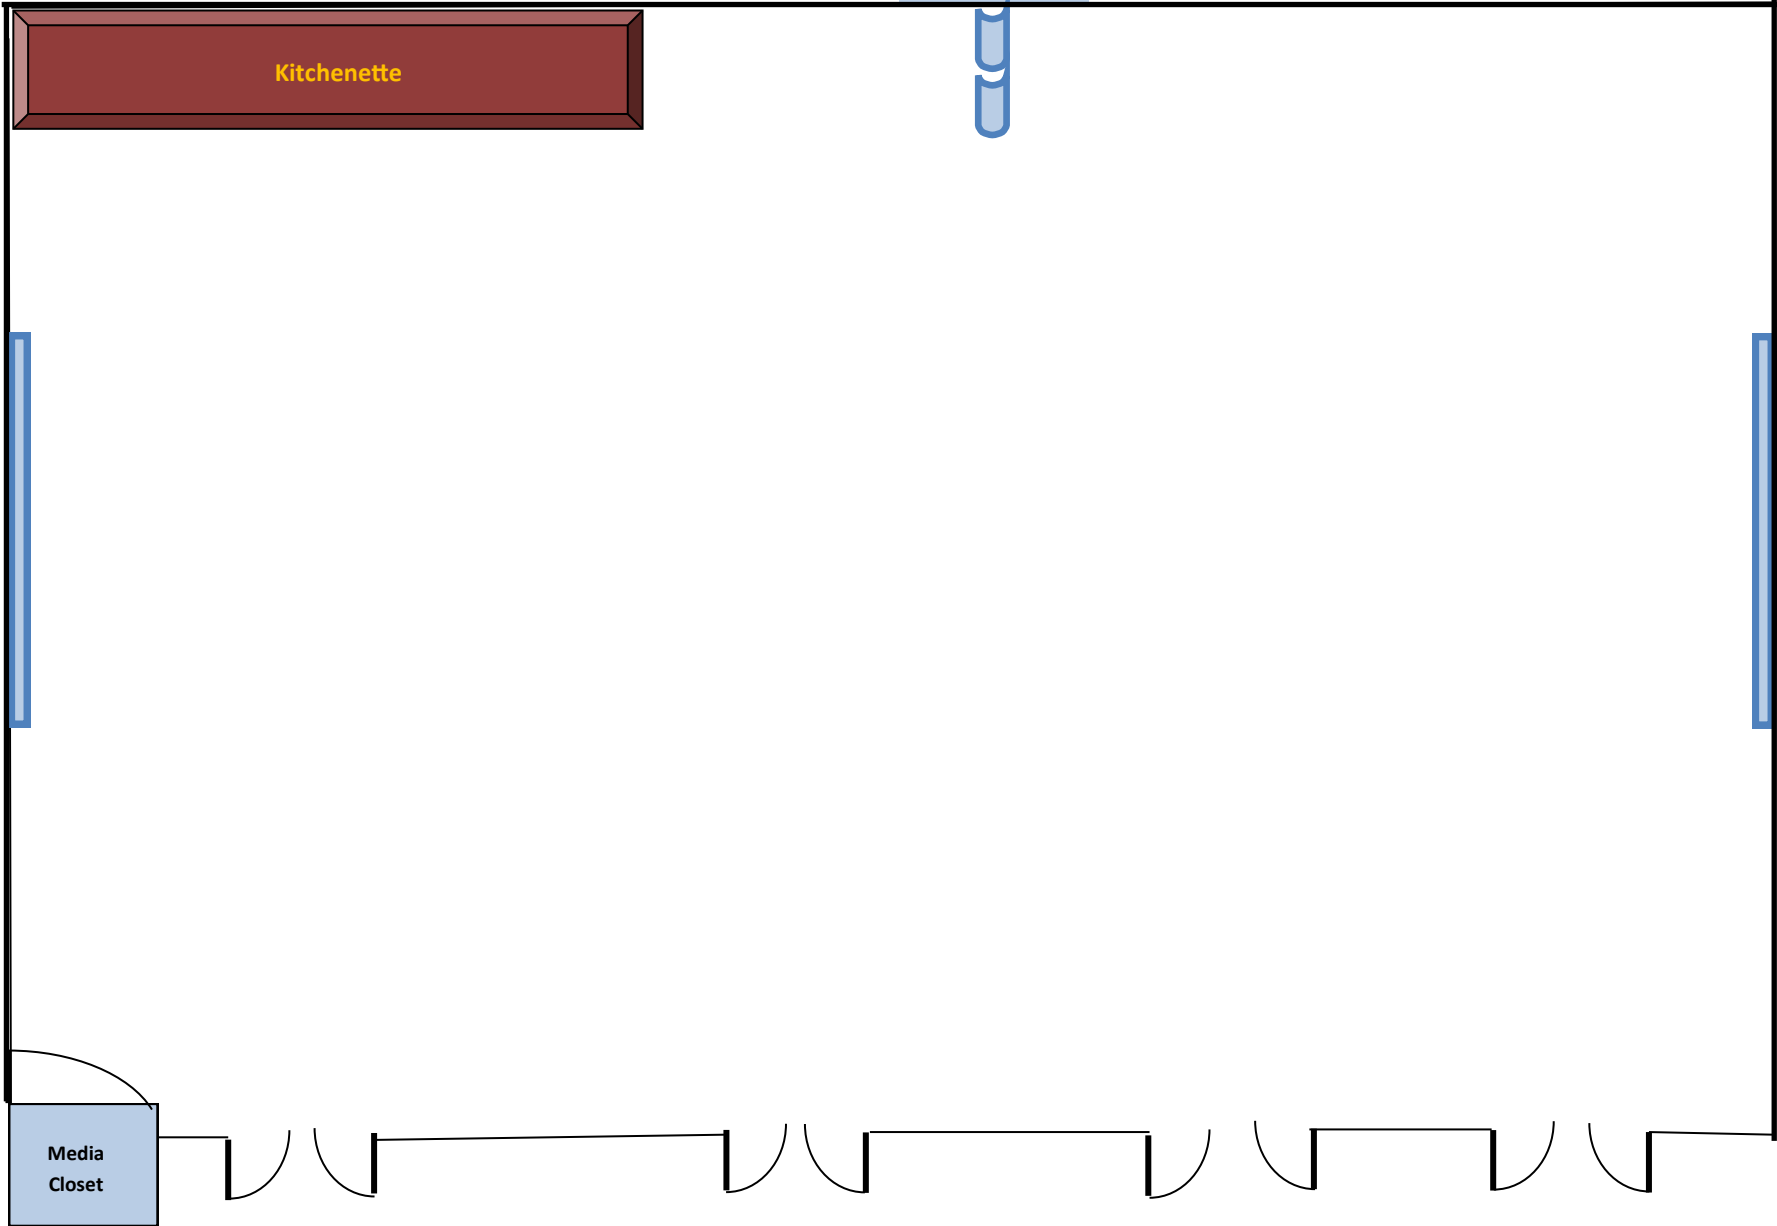

Oxnam (B-24) & Hartman (B-23) Rooms (STH COMMUNITY CENTER)

Event Name:

Date/Time:

Room Divider

Oxnam Lounge Room (B-24)
(1041 SF)

Hartman Seminar Room (B-23)
(645 SF)

School of Theology

REQUEST FOR ROOM RESERVATION
THE OXNAM (B-24) & HARTMAN (B-23) ROOMS
STH COMMUNITY CENTER