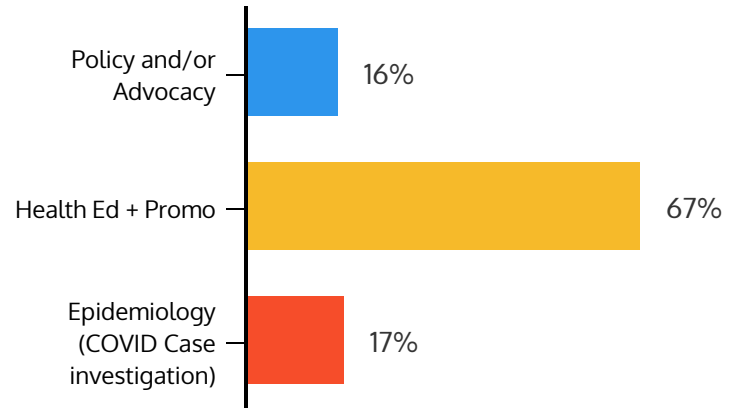

2020 MPH 6-MONTH EMPLOYMENT DATA SEX, SEXUALITY AND GENDER CERTIFICATE (SSG)

INDUSTRY BREAKDOWN

FUNCTION BREAKDOWN

Snapshot of SSG Employment

CAPDIE	SSG	Training Coordinator	Roxbury Youthworks, Inc
HEALTHCOMM	SSG	Prevention Specialist	Harbor Health Services
HPL	SSG	Trainer	Cicatelli Associates International
HPL	SSG	Case Investigator	Partners in Health
CAPDIE	SSG	Project Coordinator (COVID-related)	Brandeis University