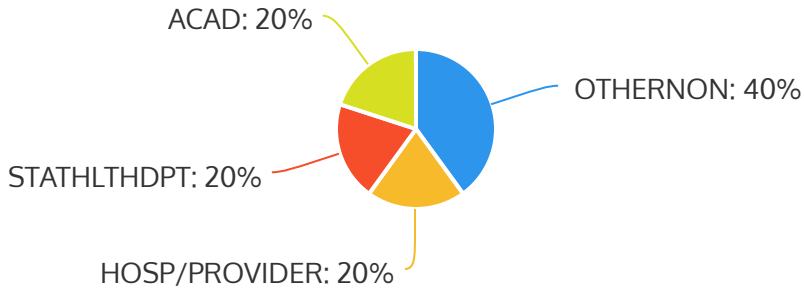

2020 MPH 6-MONTH EMPLOYMENT DATA SEX, SEXUALITY AND GENDER CERTIFICATE (SSG)

INDUSTRY BREAKDOWN

FUNCTION BREAKDOWN

Snapshot of SSG Employment

CAPDIE	SSG	Training Coordinator	Roxbury Youthworks, Inc
HEALTHCOMM	SSG	Prevention Specialist	Harbor Health Services
HPL	SSG	Trainer	Cicatelli Associates International
HPL	SSG	Case Investigator	Partners in Health
CAPDIE	SSG	Project Coordinator (COVID-related)	Brandeis University