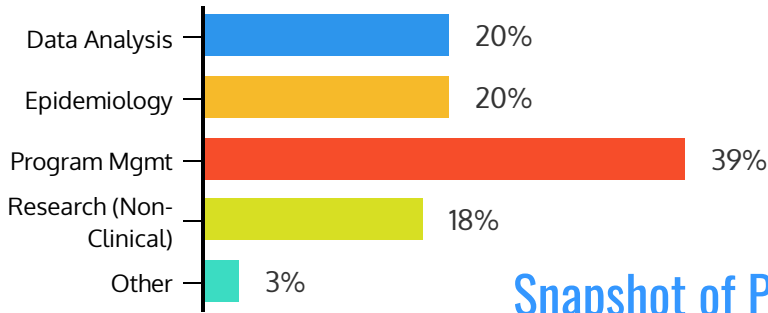

2020 MPH 6-MONTH EMPLOYMENT DATA * ENVIRONMENTAL HEALTH CERTIFICATE

Employment Rate: 94%
Average Salary: \$58,375
Median Salary: \$57,500

INDUSTRY BREAKDOWN

FUNCTION BREAKDOWN

Snapshot of Positions

Analyst	Abt Associates
Informationist	Columbia University
Clinical Systems Epidemiologist	Massachusetts Department of Public Health
Research Analyst	Harvard Pilgrim Health Care Institute
Public Health Program Administrator	Pennsylvania Department of Health
Associate Manager	Indigo Agriculture
Program Director	Massachusetts Department of Correction
Program Coordinator III	Boston Public Health Commission
Public Health Planner	Berkshire Regional Planning Commission
Environmental Specialist	US Environmental Protection Agency
Assistant Toxicologist	Gradient
Contact Tracer/Case Investigator	Public Consulting Group
Research Assistant	Broad Institute
Health Communication Coordinator	ACEs Connection
Risk Management Consultant	KPA
Coordinator of Emergency Operations	East Boston Neighborhood Health Center