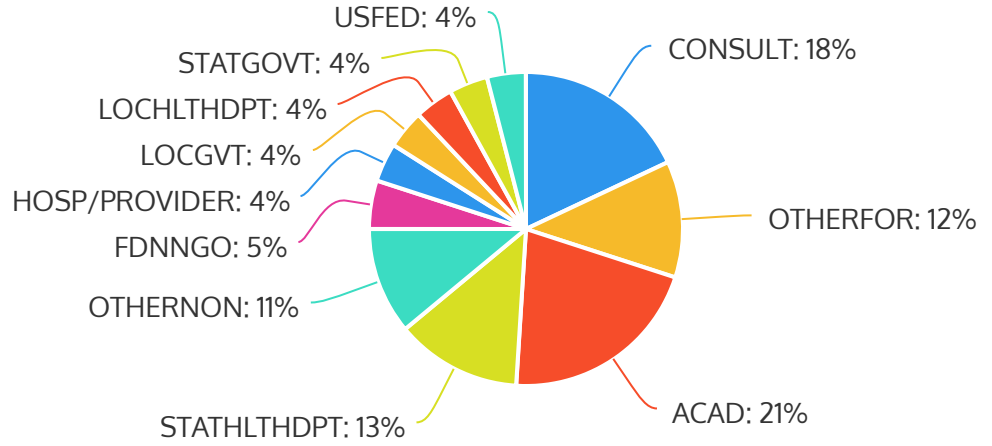

2020 MPH 6-MONTH EMPLOYMENT DATA * ENVIRONMENTAL HEALTH CERTIFICATE

Employment Rate: 94%
Average Salary: \$58,375
Median Salary: \$57,500

INDUSTRY BREAKDOWN

FUNCTION BREAKDOWN

Snapshot of Positions

Analyst	Abt Associates
Informationist	Columbia University
Clinical Systems Epidemiologist	Massachusetts Department of Public Health
Research Analyst	Harvard Pilgrim Health Care Institute
Public Health Program Administrator	Pennsylvania Department of Health
Associate Manager	Indigo Agriculture
Program Director	Massachusetts Department of Correction
Program Coordinator III	Boston Public Health Commission
Public Health Planner	Berkshire Regional Planning Commission
Environmental Specialist	US Environmental Protection Agency
Assistant Toxicologist	Gradient
Contact Tracer/Case Investigator	Public Consulting Group
Research Assistant	Broad Institute
Health Communication Coordinator	ACEs Connection
Risk Management Consultant	KPA
Coordinator of Emergency Operations	East Boston Neighborhood Health Center

*Employment rate does not include graduates who stayed employed in their same job.

**Industry, Functions and Titles reflects 2018-2020 graduation cycles. Salary for 2020 is based on information reported.