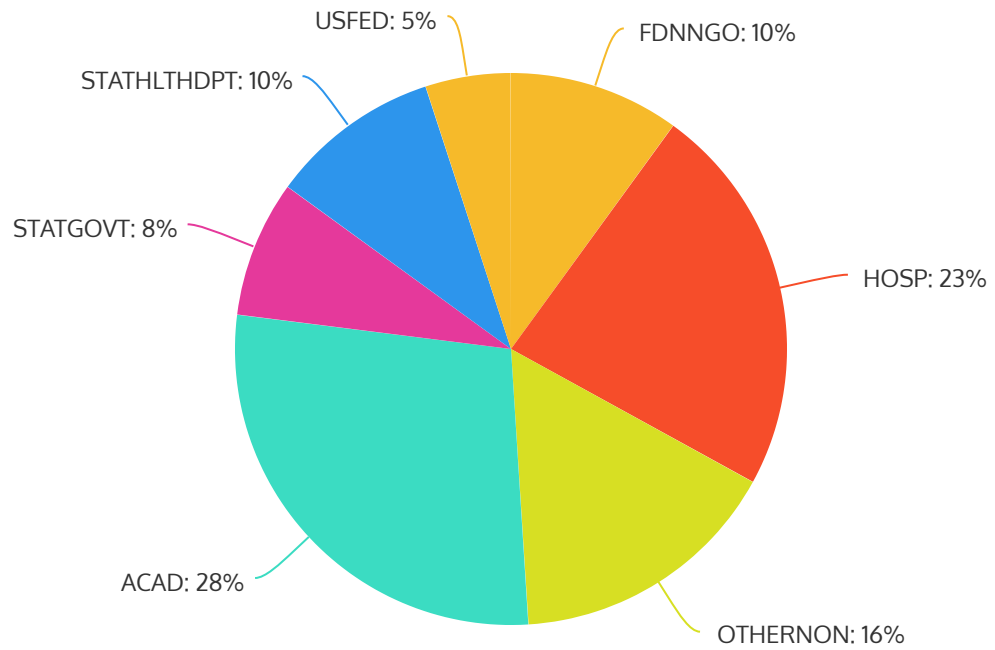

# 2020 MPH 6-MONTH EMPLOYMENT DATA\* CAPDIE CERTIFICATE

\*Employment Rate: 88%  
 \*\*Avg Salary: \$59,428  
 \*\*Median Salary: \$55,740

## INDUSTRY BREAKDOWN