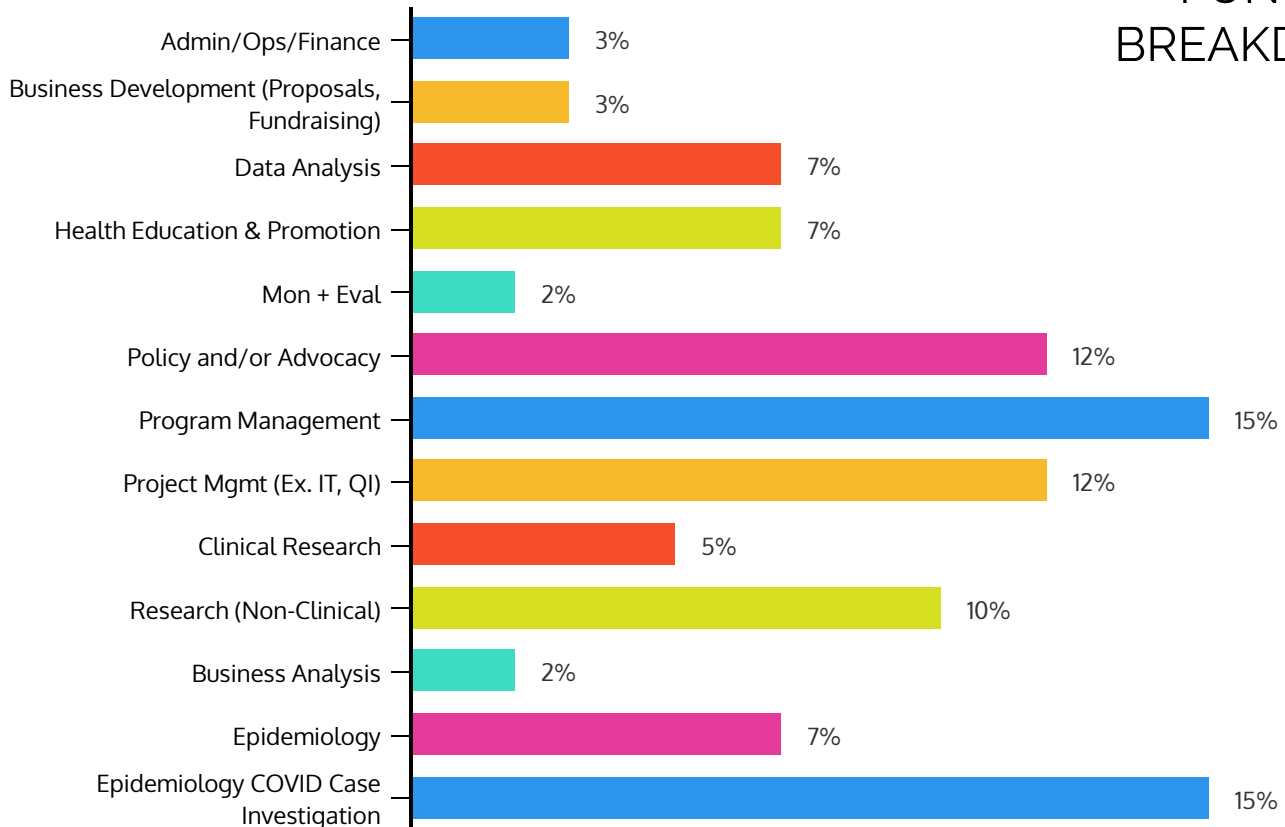

FUNCTION BREAKDOWN

*Employment rate does not include graduates who stayed employed in their same job.

**Salary data is based on information provided. It does not include data for MD/MPH graduates or stipends for volunteer positions.