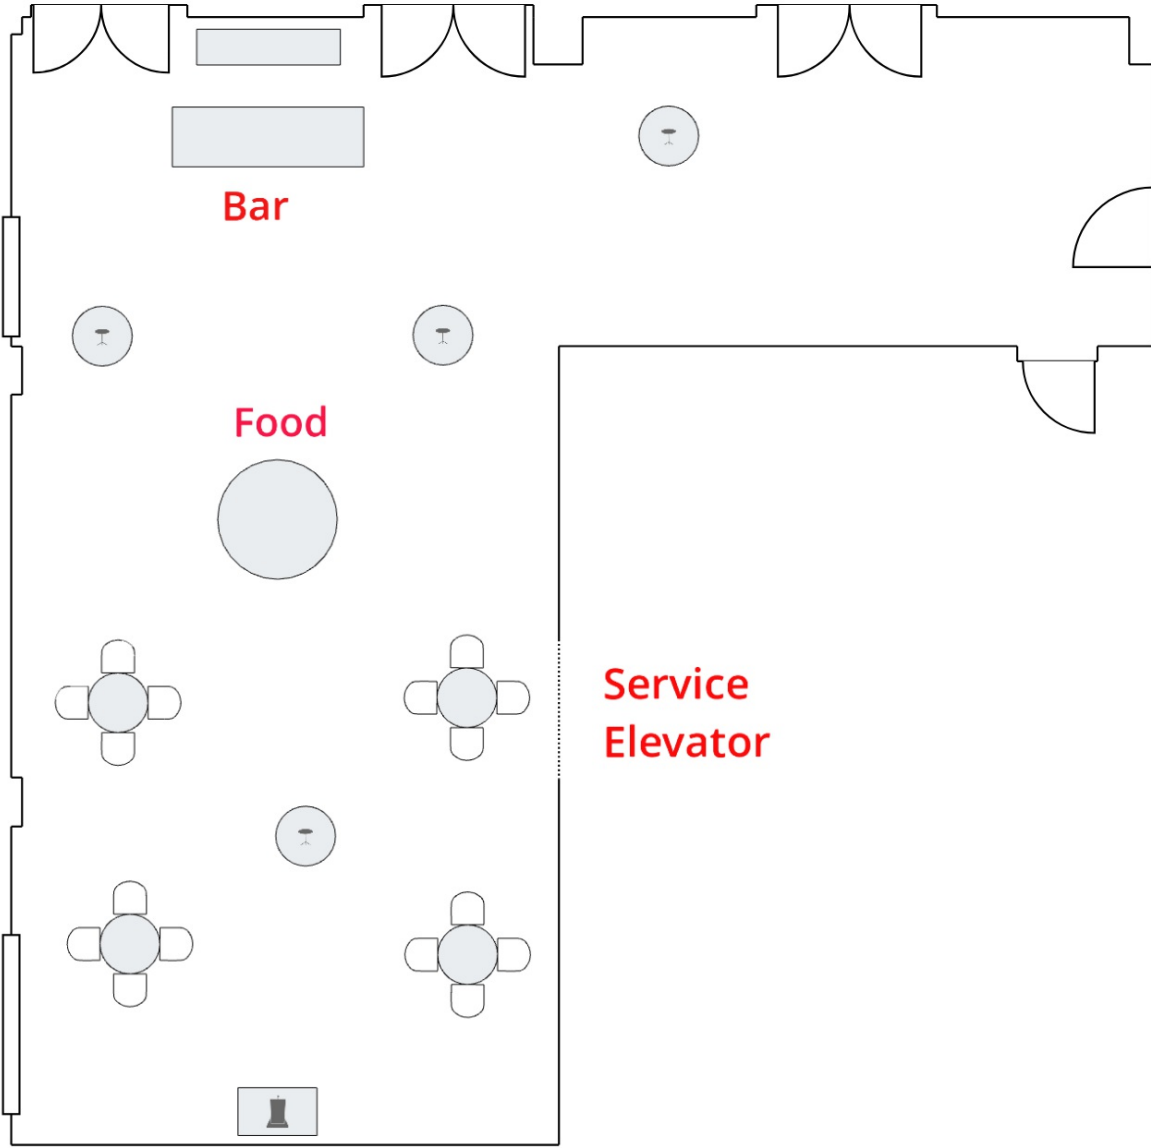

Terrace Patio

Ziskind Lounge

Entrance

Bar

Food

Service Elevator

Terrace Lounge

Windows

Windows

5 Feet

Equipment List

[11 Total Tables, 16 Total Chairs]

-  16 1.38' X 1.38' Banquet
-  4 2.5' High Top
-  4 30" Round
-  1 2' X 3.3' Podium
-  1 8' X 30" Rectangle
-  1 6' X 18" Rectangle
-  1 60" Round