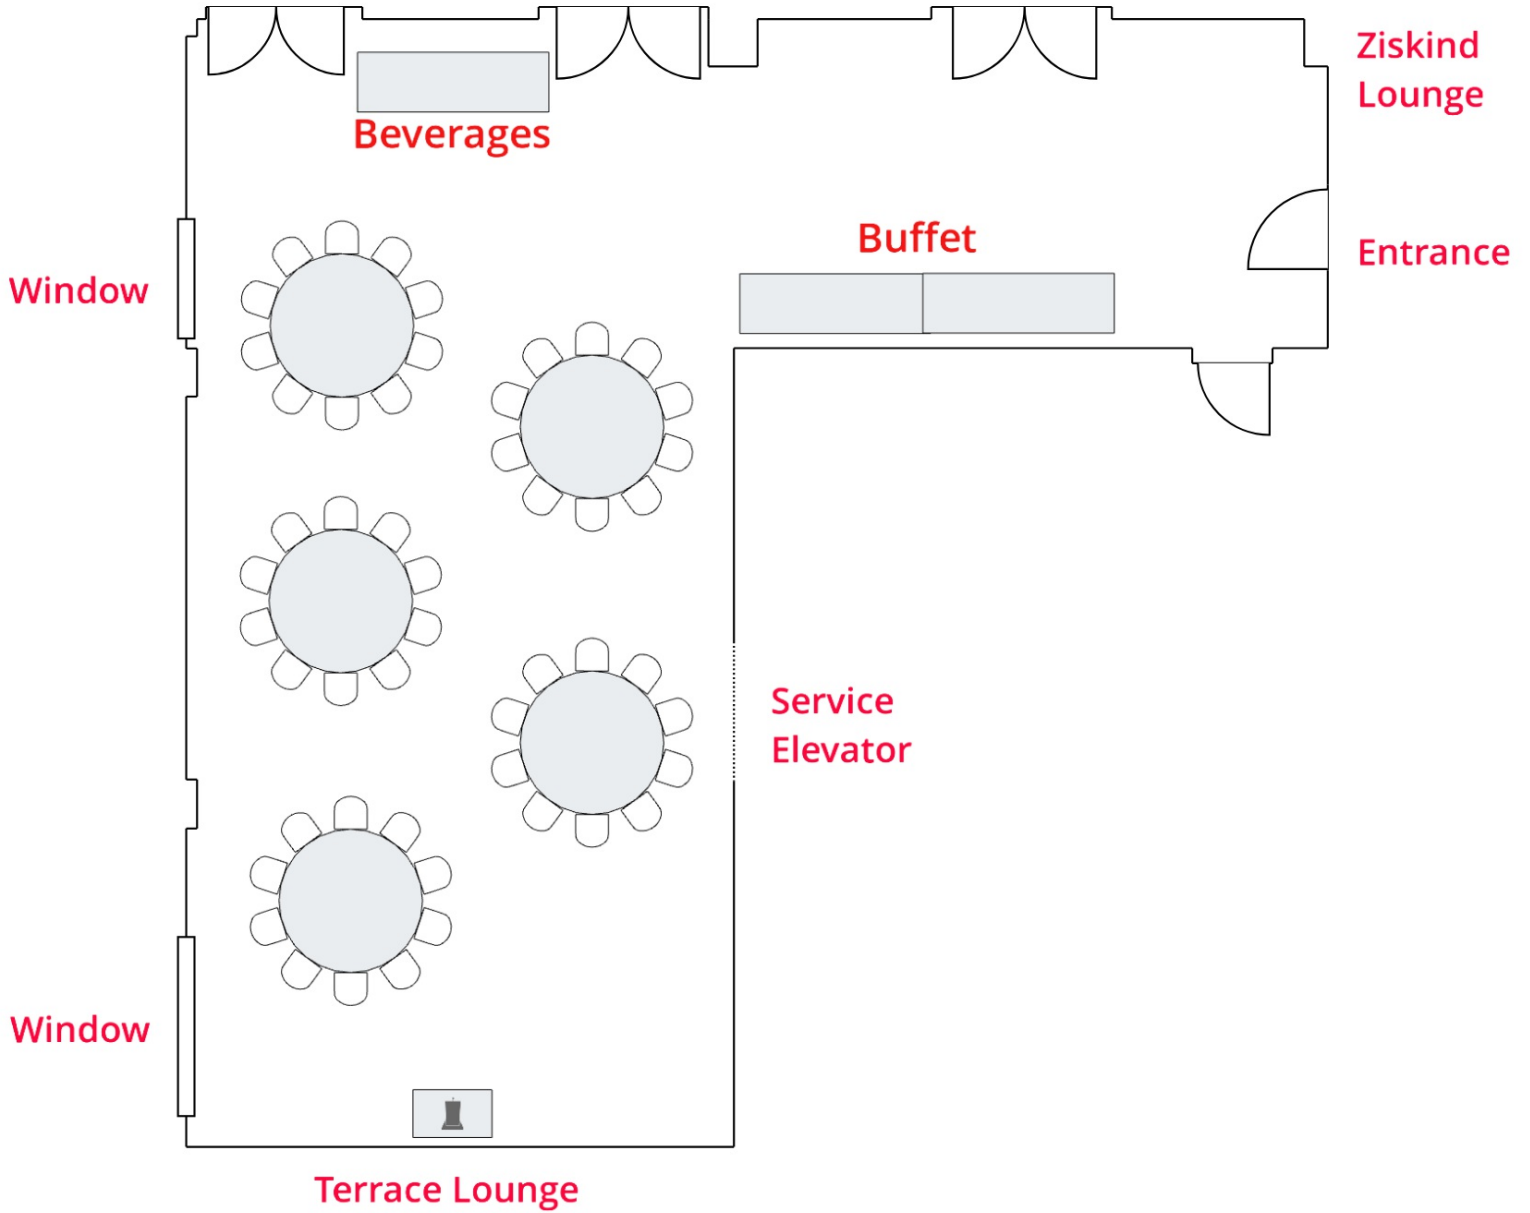

Terrace Patio

Window

Beverages

Buffet

Ziskind Lounge

Entrance

Service Elevator

Window

Terrace Lounge

5 Feet

Equipment List

[8 Total Tables, 50 Total Chairs]

50 1.38' X 1.38' Banquet

3 8' X 30" Rectangle

1 2' X 3.3' Podium

5 72" Round