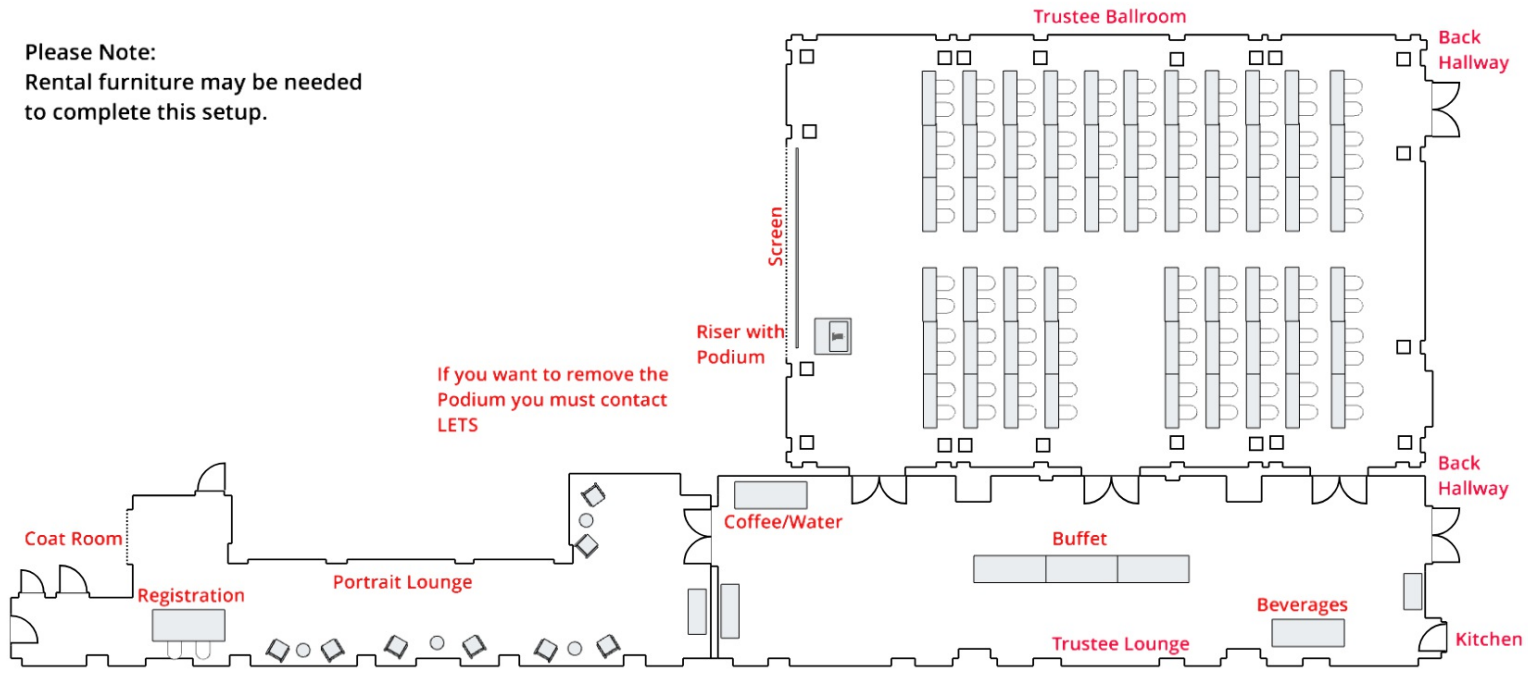

Please Note:
 Rental furniture may be needed
 to complete this setup.

Equipment List

[70 Total Tables, 122 Total Chairs]

	122 2' X 1.5' Banquet		4 18" Round		1 6' X 2' Rectangle
	60 6' X 18" Rectangle		1 2' X 3.3' Podium		1 5' X 2' Rectangle
	8 2' Love Seat		1 22.17' X 0.22' Rectangle		1 8' X 42" Rectangle
	5 8' X 36" Rectangle		1 4' X 2' Rectangle		1 4' X 4' Riser