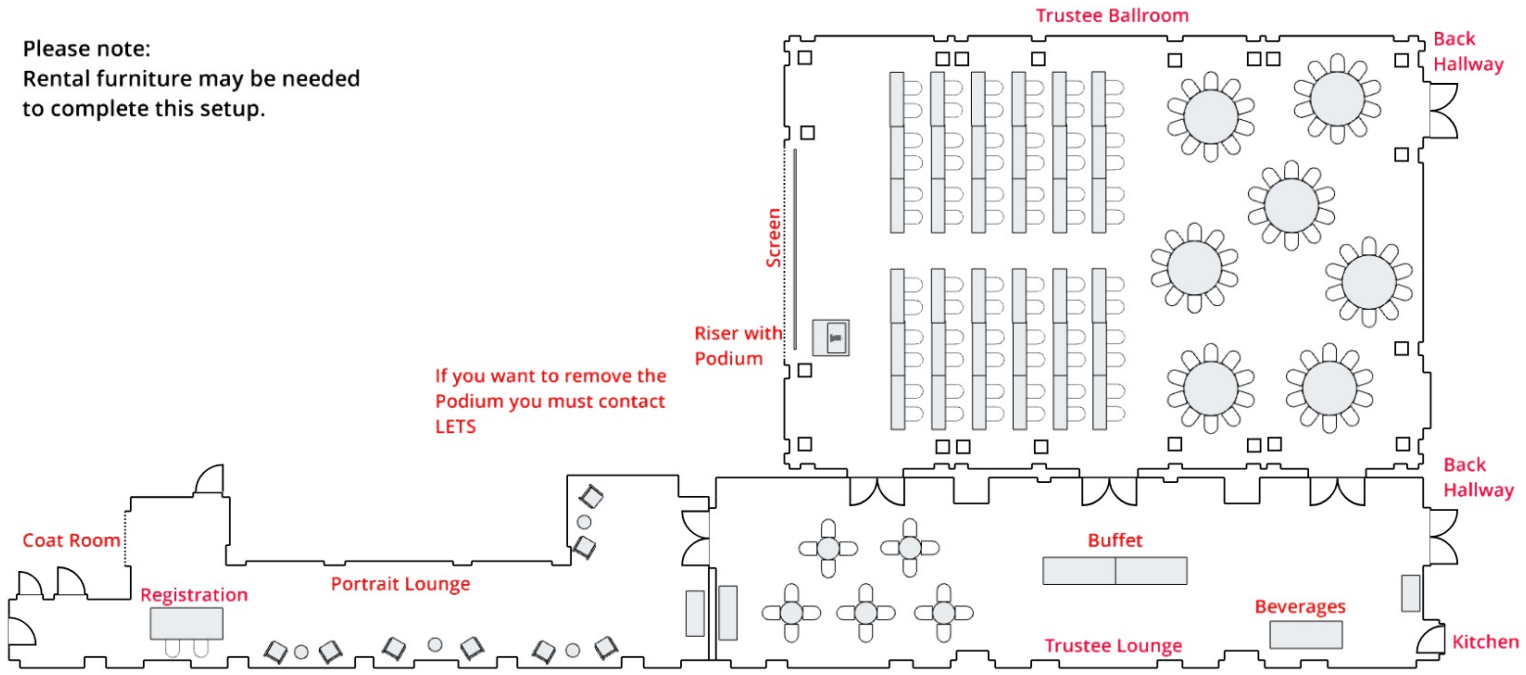

Please note:  
Rental furniture may be needed  
to complete this setup.

If you want to remove the  
Podium you must contact  
LETS

10 Feet

### Equipment List

[56 Total Tables, 164 Total Chairs]

	<b>164</b> 2' X 1.5' Banquet		<b>4</b> 18" Round		<b>1</b> 8' X 42" Rectangle
	<b>36</b> 6' X 18" Rectangle		<b>3</b> 8' X 36" Rectangle		<b>1</b> 6' X 2" Rectangle
	<b>8</b> 2' Love Seat		<b>1</b> 2' X 3.3" Podium		<b>1</b> 4' X 2" Rectangle
	<b>7</b> 72" Round		<b>1</b> 5' X 2" Rectangle		<b>1</b> 4' X 4" Riser
	<b>5</b> 30" Round		<b>1</b> 22.17' X 0.22' Rectangle		