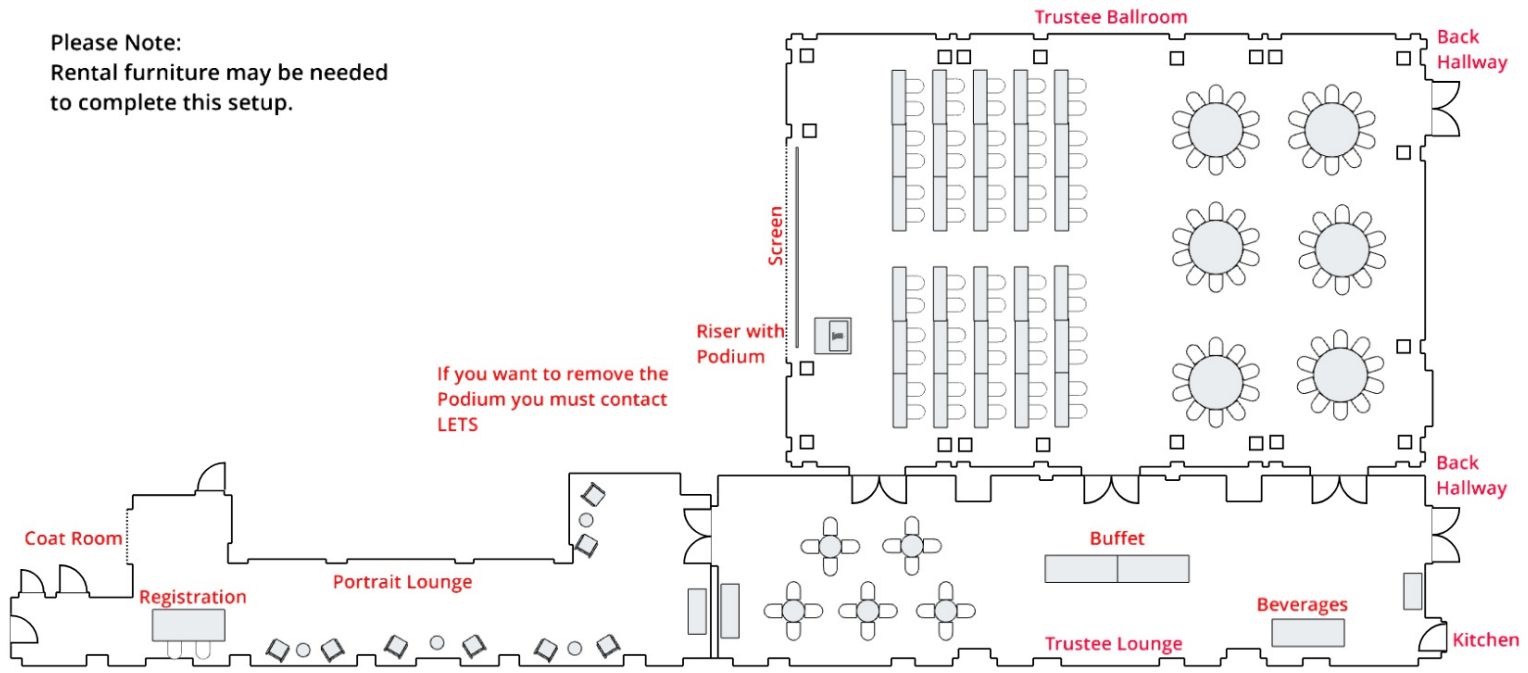

Please Note:
Rental furniture may be needed to complete this setup.

If you want to remove the Podium you must contact LETS

10 Feet

Equipment List

[49 Total Tables, 142 Total Chairs]

- | | | | | | |
|---|------------------------------|---|-----------------------------|---|-----------------------------------|
|  | 142 2' X 1.5' Banquet |  | 4 18" Round |  | 1 22.17' X 0.22' Rectangle |
|  | 30 6' X 18" Rectangle |  | 3 8' X 36" Rectangle |  | 1 4' X 2' Rectangle |
|  | 8 2' Love Seat |  | 1 2' X 3.3" Podium |  | 1 8' X 42" Rectangle |
|  | 6 72" Round |  | 1 5' X 2' Rectangle |  | 1 4' X 4' Riser |
|  | 5 30" Round |  | 1 6' X 2' Rectangle | | |