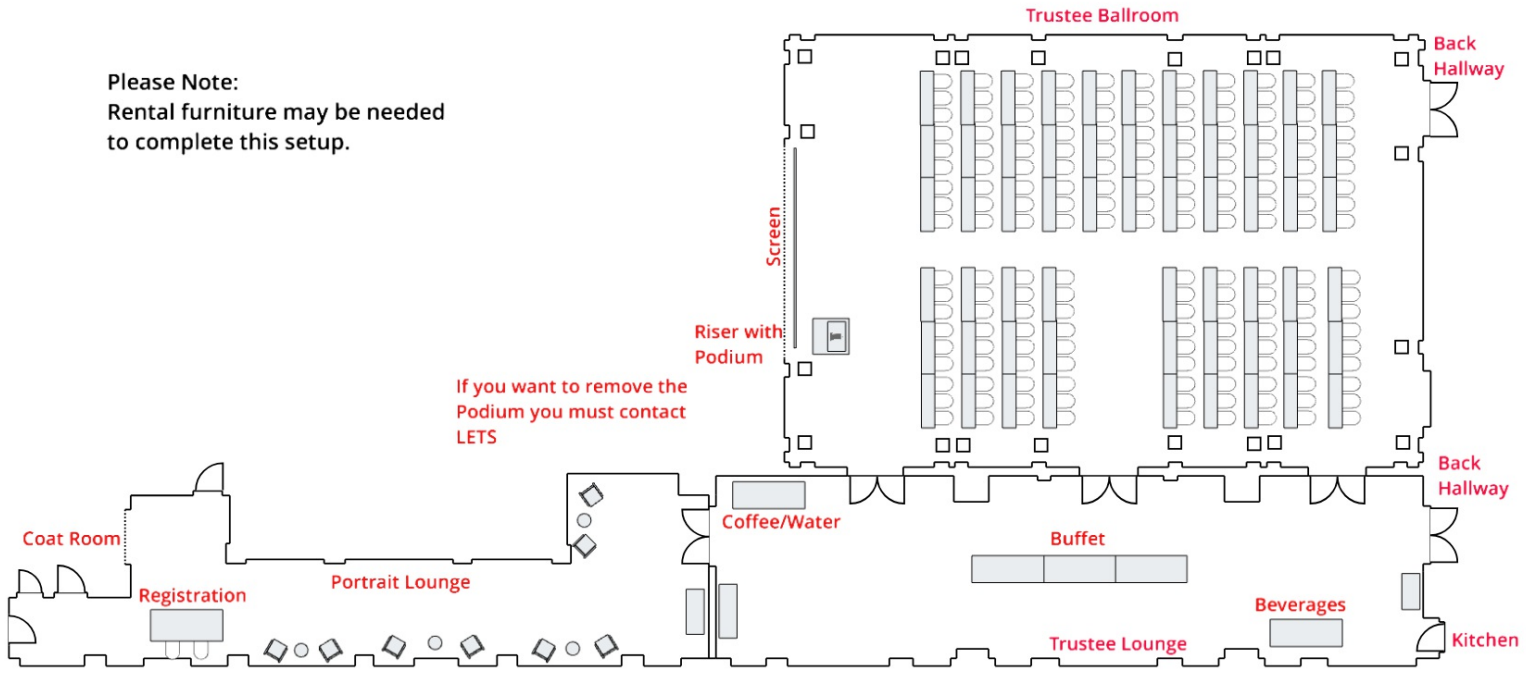

Please Note:
 Rental furniture may be needed
 to complete this setup.

10 Feet

Equipment List

[70 Total Tables, 182 Total Chairs]

- | | | |
|--|---|---|
|  182 2' X 1.5' Banquet |  4 18" Round |  1 4' X 2' Rectangle |
|  60 6' X 18" Rectangle |  1 2' X 3.3' Podium |  1 6' X 2' Rectangle |
|  8 2' Love Seat |  1 22.17' X 0.22' Rectangle |  1 8' X 42" Rectangle |
|  5 8' X 36" Rectangle |  1 5' X 2' Rectangle |  1 4' X 4' Riser |