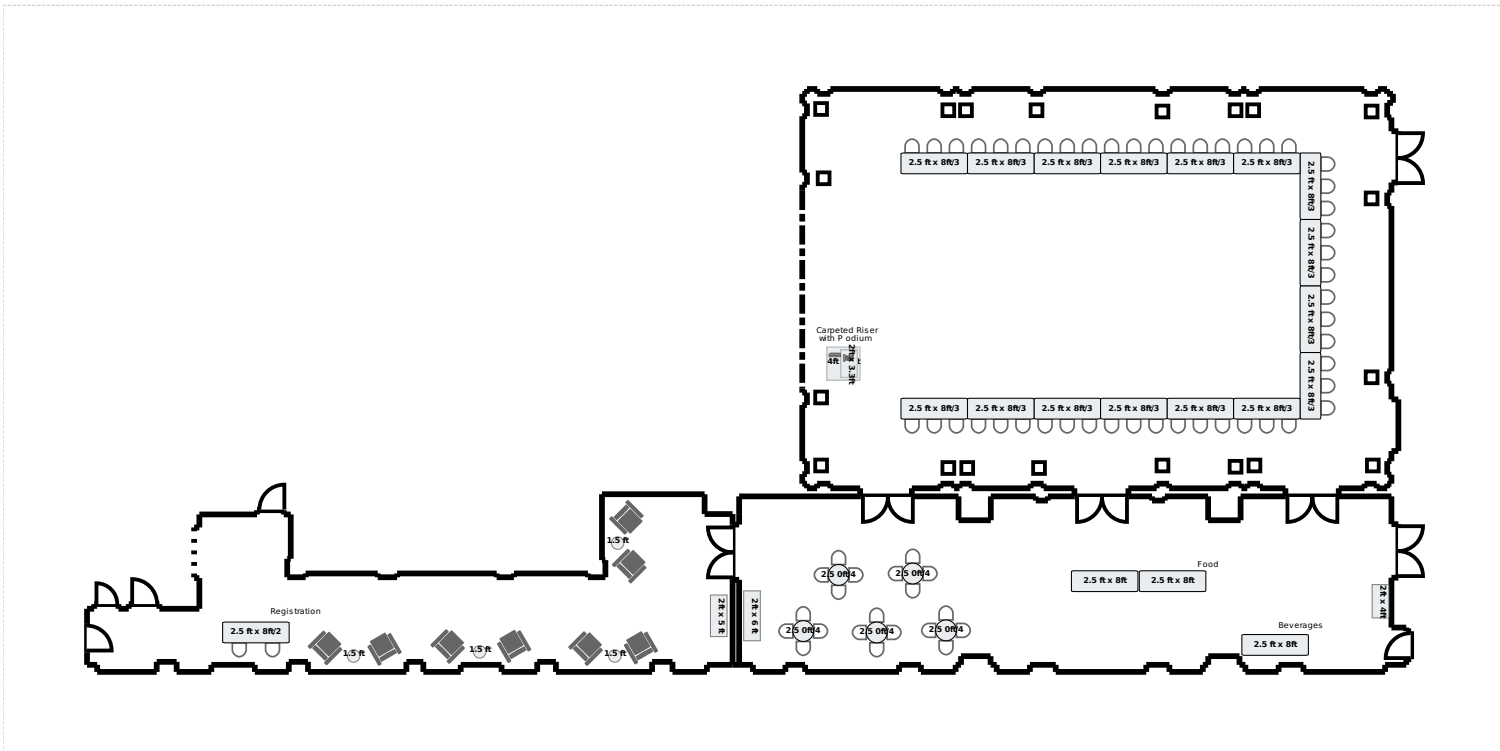

U Shape (48)

Trustee Ballroom & Lounge

**Equipment List**

- 20 - 8ft x 2.5ft Rectangle Table
- 70 - 20" x 20" banquet Chair
- 5 - 2.5ft Round Table
- 1 - 4ft x 4ft Riser
- 1 - 3.33ft x 2ft Podium
- 1 - 6ft x 2ft Custom Rectangle Object
- 1 - 4ft x 2ft Custom Rectangle Object
- 8 - AFR - Bella Chocolate Chair
- 4 - 1.5' Custom Circle Object
- 1 - 5ft x 2ft Custom Rectangle Object