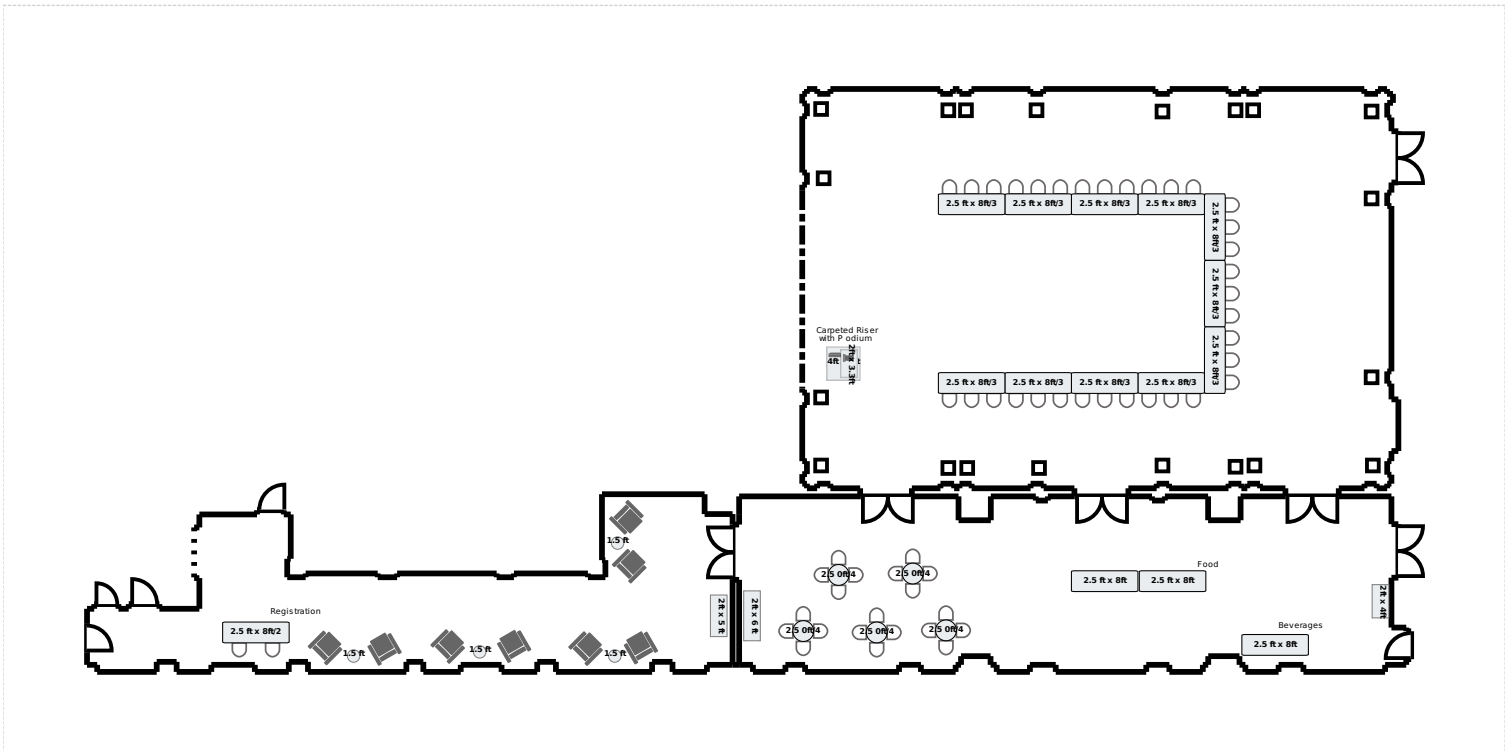

U Shape (33)

Trustee Ballroom & Lounge

Equipment List

- 15 - 8ft x 2.5ft Rectangle Table
- 55 - 20" x 20" banquet Chair
- 5 - 2.5ft Round Table
- 1 - 4ft x 4ft Riser
- 1 - 3.33ft x 2ft Podium
- 1 - 6ft x 2ft Custom Rectangle Object
- 1 - 4ft x 2ft Custom Rectangle Object
- 8 - AFR - Bella Chocolate Chair
- 4 - 1.5' Custom Circle Object
- 1 - 5ft x 2ft Custom Rectangle Object