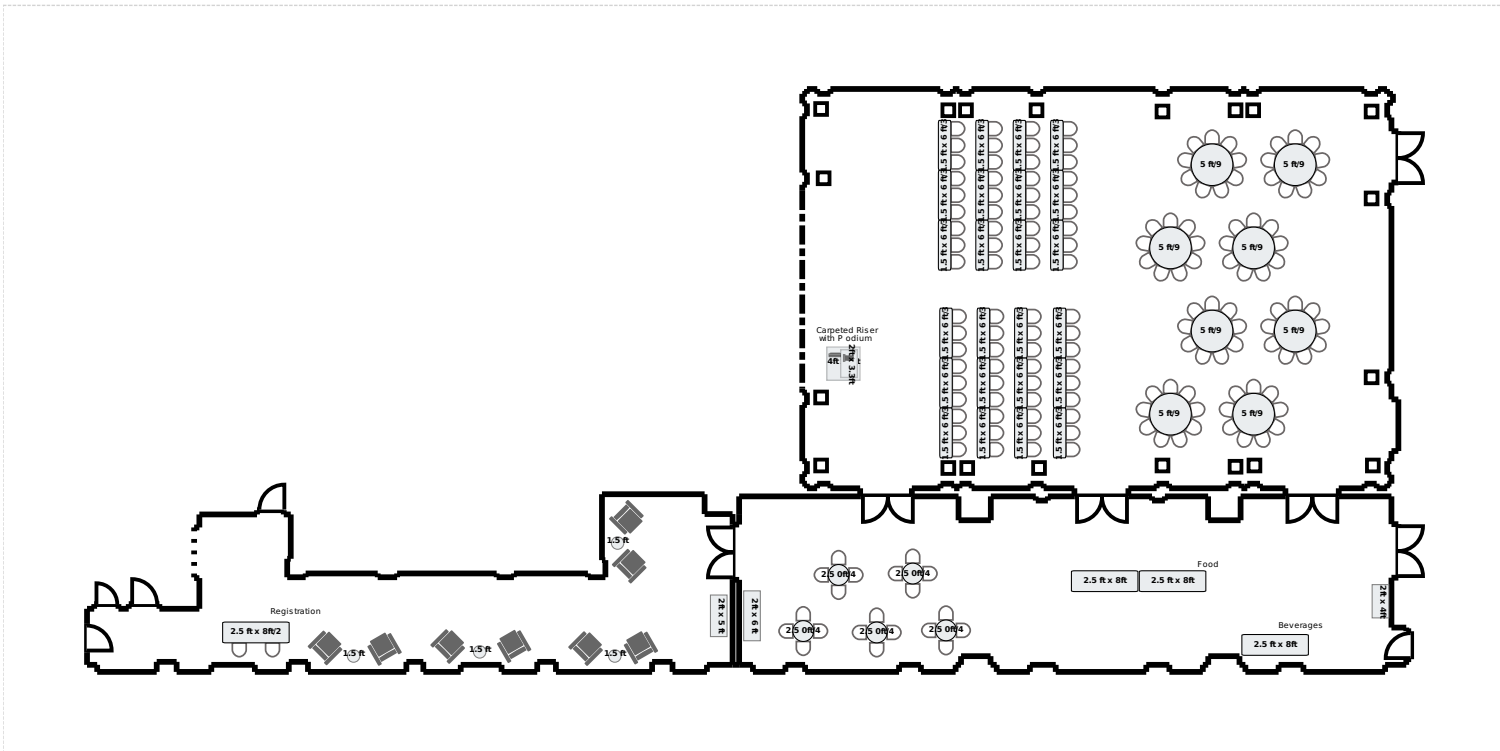

Classroom (72)

Trustee Ballroom & Lounge

Equipment List

- 8 - 5ft Round Table
- 166 - 20" x 20" banquet Chair
- 4 - 8ft x 2.5ft Rectangle Table
- 24 - 6ft x 1.5ft Rectangle Table
- 5 - 2.5ft Round Table
- 1 - 4ft x 4ft Riser
- 1 - 3.33ft x 2ft Podium
- 1 - 6ft x 2ft Custom Rectangle Object
- 1 - 4ft x 2ft Custom Rectangle Object
- 8 - AFR - Bella Chocolate Chair
- 4 - 1.5' Custom Circle Object
- 1 - 5ft x 2ft Custom Rectangle Object