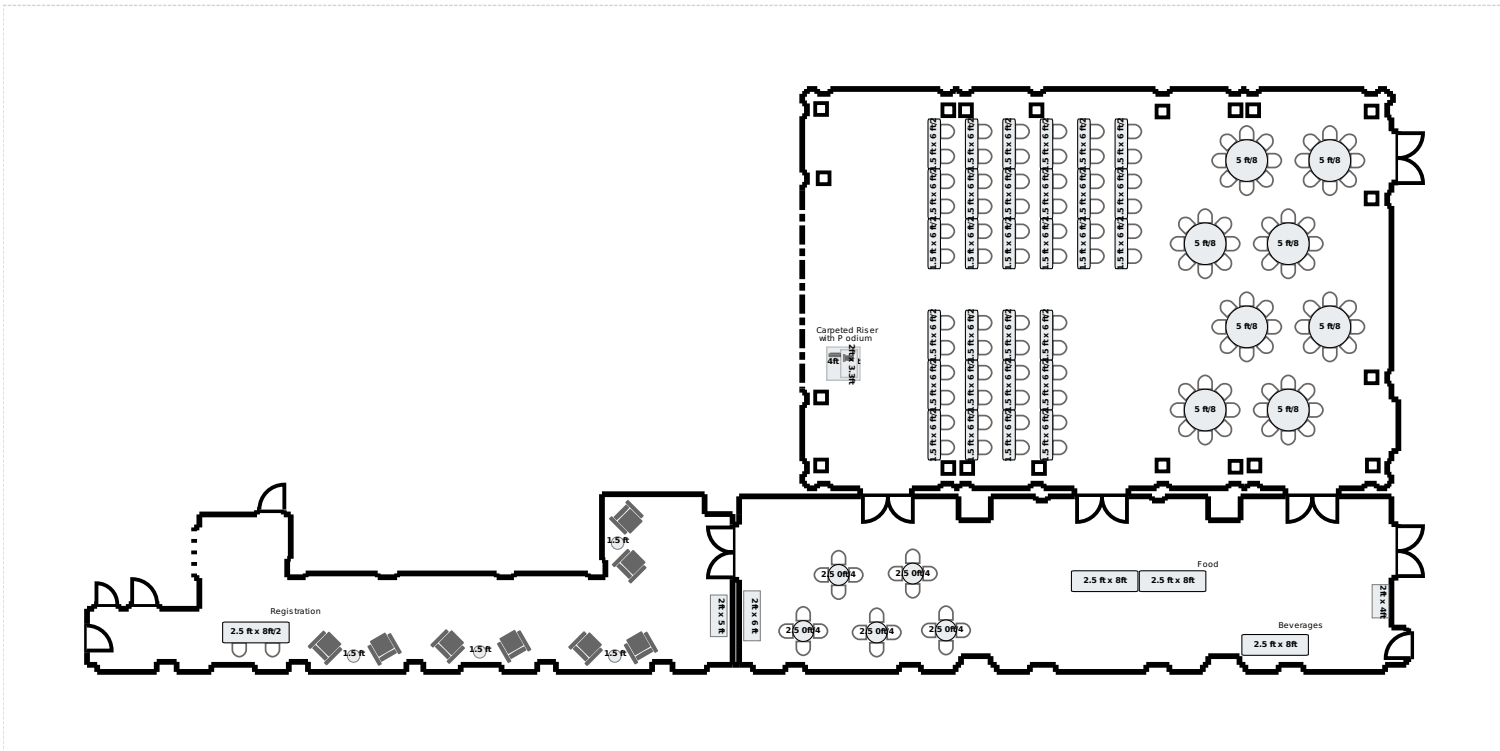

Classroom (60)

Trustee Ballroom & Lounge

Equipment List

- 30 - 6ft x 1.5ft Rectangle Table
- 146 - 20" x 20" banquet Chair
- 4 - 8ft x 2.5ft Rectangle Table
- 5 - 2.5ft Round Table
- 8 - 5ft Round Table
- 1 - 4ft x 4ft Riser
- 1 - 3.33ft x 2ft Podium
- 1 - 6ft x 2ft Custom Rectangle Object
- 1 - 4ft x 2ft Custom Rectangle Object
- 8 - AFR - Bella Chocolate Chair
- 4 - 1.5' Custom Circle Object
- 1 - 5ft x 2ft Custom Rectangle Object