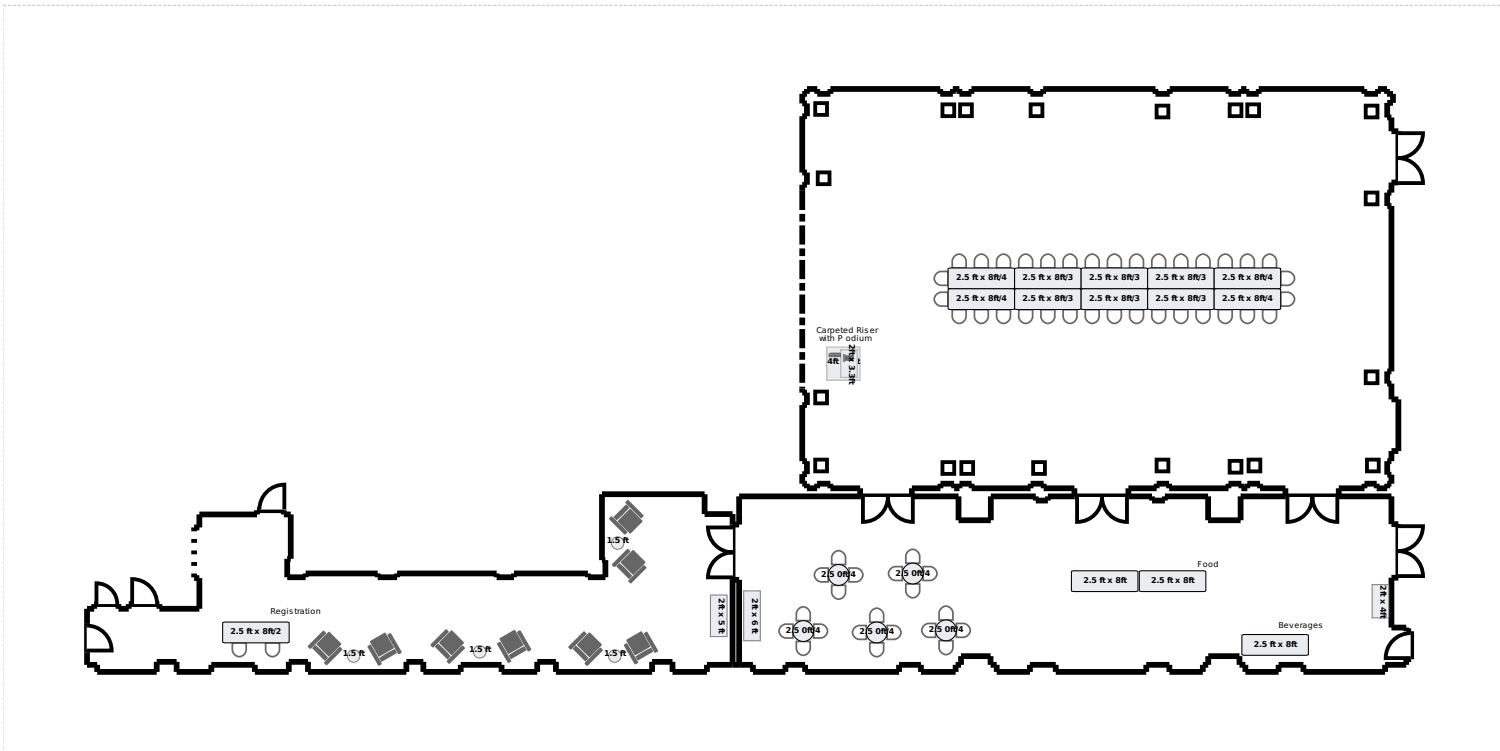

Boardroom (34)

Trustee Ballroom & Lounge

Equipment List

- 14 - 8ft x 2.5ft Rectangle Table
- 56 - 20" x 20" banquet Chair
- 5 - 2.5ft Round Table
- 1 - 4ft x 4ft Riser
- 1 - 3.33ft x 2ft Podium
- 1 - 6ft x 2ft Custom Rectangle Object
- 1 - 4ft x 2ft Custom Rectangle Object
- 8 - AFR - Bella Chocolate Chair
- 4 - 1.5' Custom Circle Object
- 1 - 5ft x 2ft Custom Rectangle Object