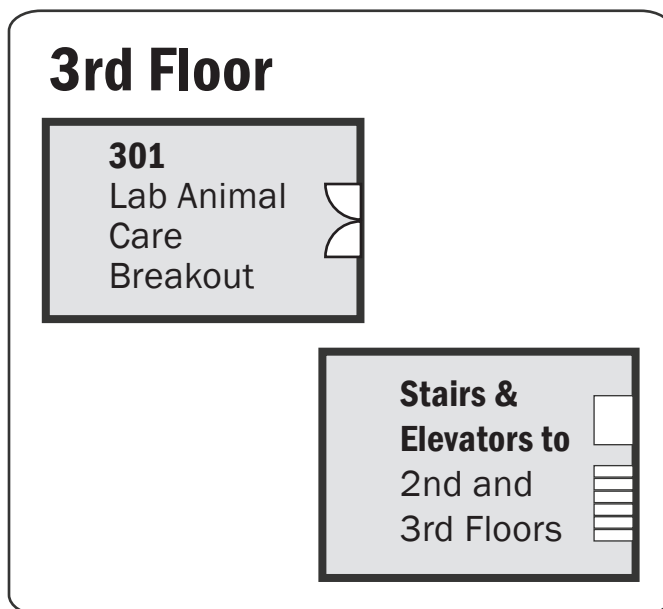

FLOOR PLAN WITH STREETS

Wightman Mansion, 43 Hawes Street, Brookline, MA

FLOOR PLANS

Wightman Mansion, 43 Hawes Street, Brookline, MA

***Note:** On Tuesday, April 9th Biosafety and Biosecurity will meet together in Room 207