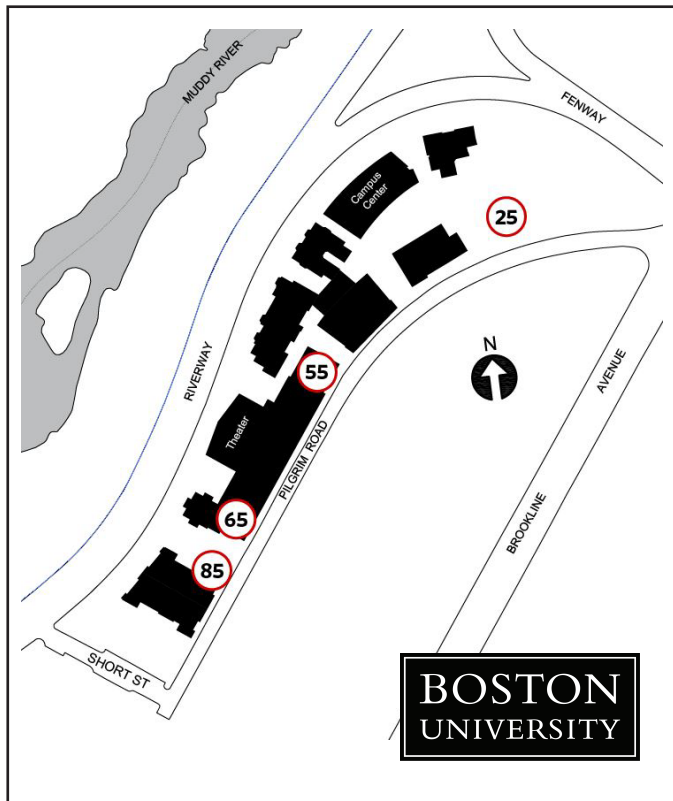

# Fenway Campus — Parking

**25** **25 Pilgrim Road Lot**  
25 Pilgrim Road

**55** **55 Pilgrim Road Garage**  
55 Pilgrim Road

**65** **65 Pilgrim Road Garage**  
65 Pilgrim Road

**85** **85 Pilgrim Road Lot**  
85 Pilgrim Road

Not shown:

**43 Hawes Street Lot**  
43 Hawes Street, Brookline

Please contact Boston University Parking & Transportation Services at 617-353-2160 or [parking@bu.edu](mailto:parking@bu.edu) for more information.