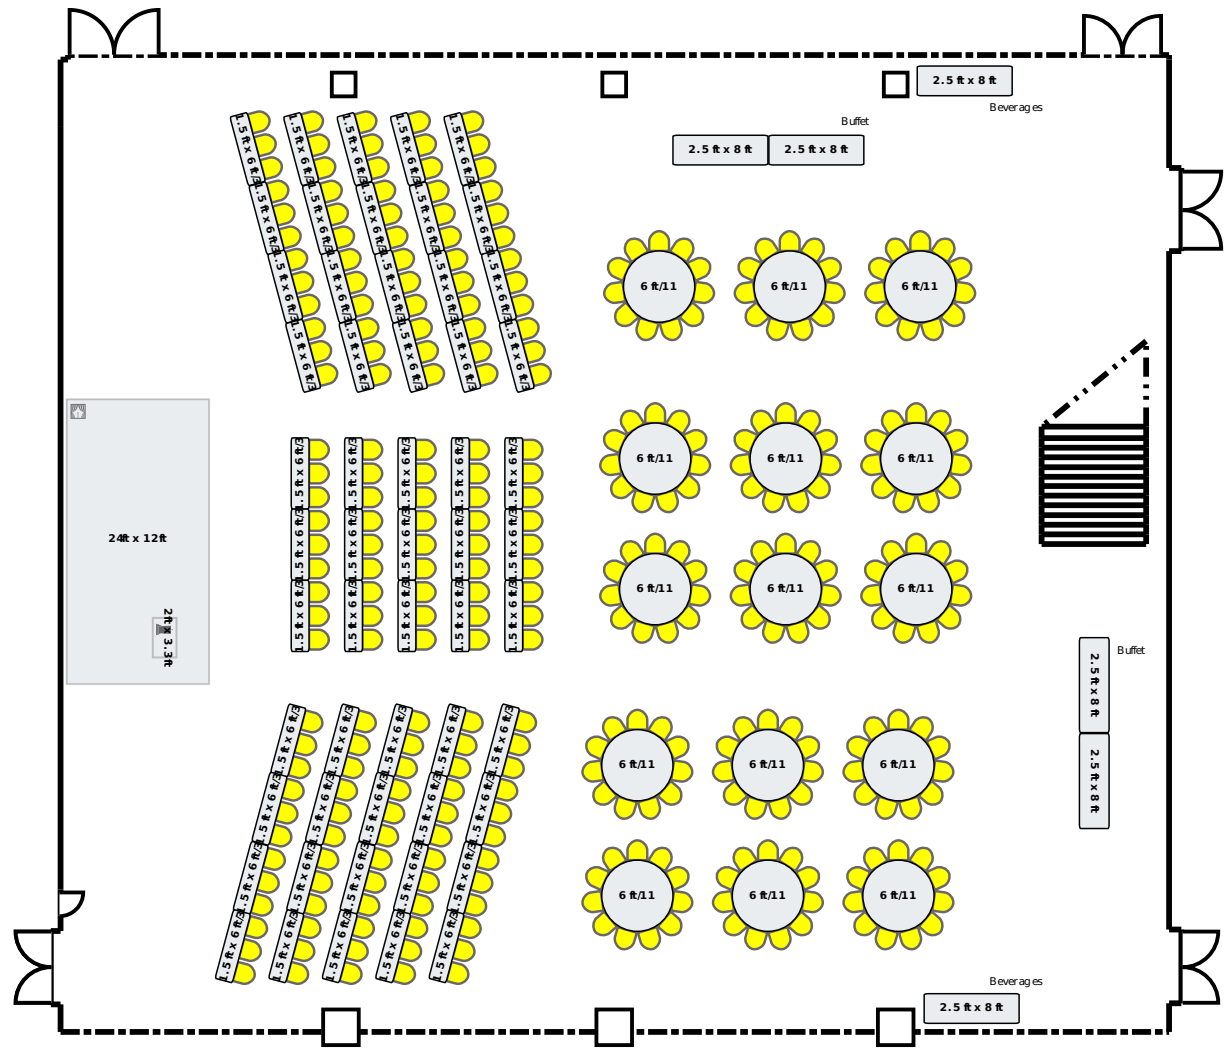

**Equipment List**

- 15 - 6ft Round Table
- 330 - 20" x 20" banquet Chair
- 55 - 6ft x 1.5ft Rectangle Table
- 6 - 8ft x 2.5ft Rectangle Table
- 1 - 12ft x 24ft Stage
- 1 - 3.33ft x 2ft Podium

**NOTE: Rental furniture may be required for this room setup. Please speak with the FM&P Area Manager to discuss furniture inventory.**