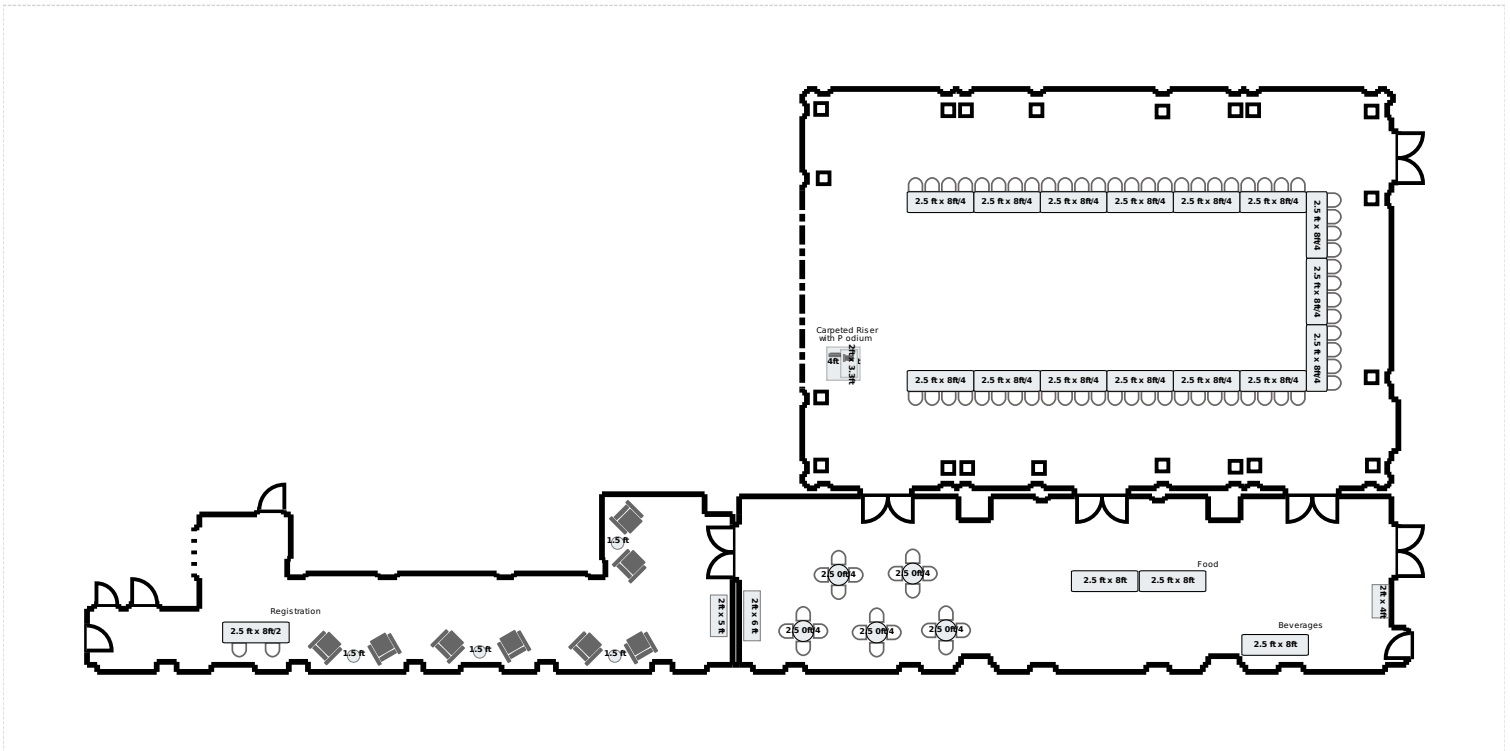

U Shape (60)

Trustee Ballroom & Lounge

Equipment List

- 19 - 8ft x 2.5ft Rectangle Table
- 82 - 20" x 20" banquet Chair
- 5 - 2.5ft Round Table
- 1 - 4ft x 4ft Riser
- 1 - 3.33ft x 2ft Podium
- 1 - 6ft x 2ft Custom Rectangle Object
- 1 - 4ft x 2ft Custom Rectangle Object
- 8 - AFR - Bella Chocolate Chair
- 4 - 1.5' Custom Circle Object
- 1 - 5ft x 2ft Custom Rectangle Object