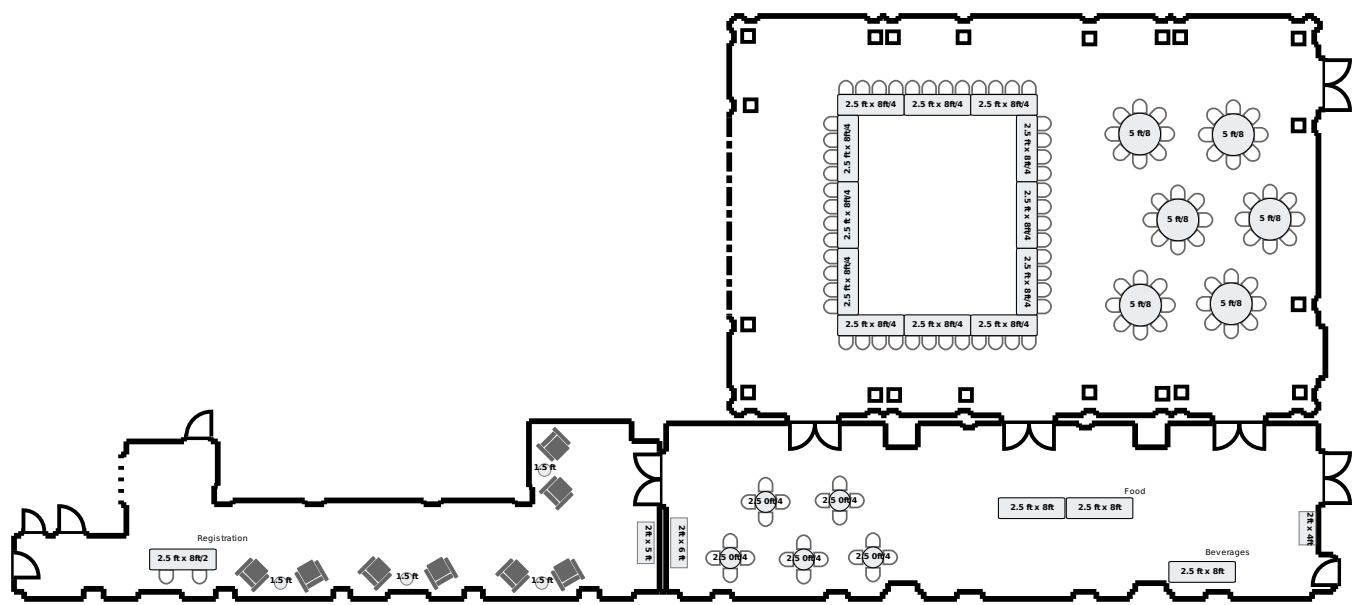

Equipment List

- 6 - 5ft Round Table
- 118 - 20" x 20" banquet Chair
- 16 - 8ft x 2.5ft Rectangle Table
- 5 - 2.5ft Round Table
- 1 - 6ft x 2ft Custom Rectangle Object
- 1 - 4ft x 2ft Custom Rectangle Object
- 8 - AFR - Bella Chocolate Chair
- 4 - 1.5' Custom Circle Object
- 1 - 5ft x 2ft Custom Rectangle Object