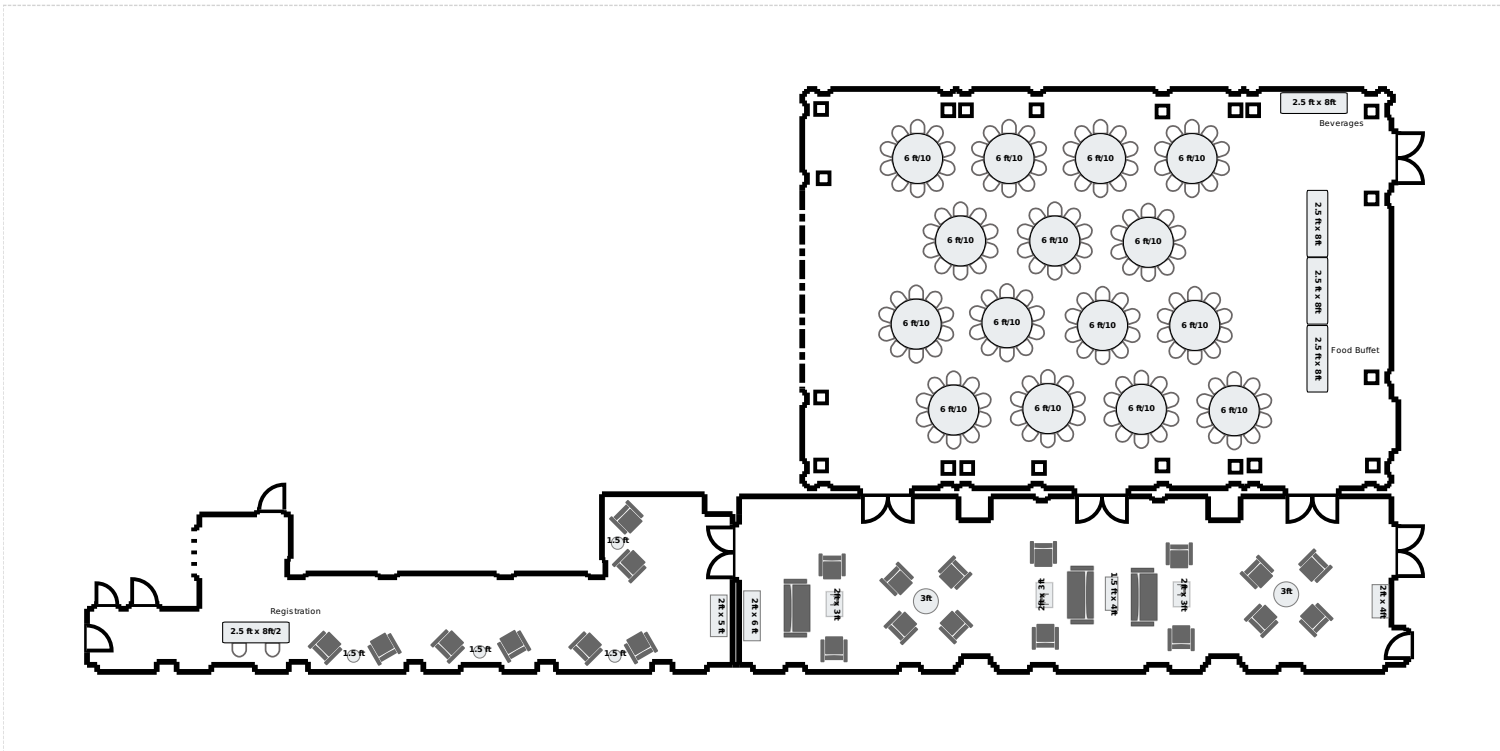

Buffet (150)

Trustee Ballroom & Lounge

**Equipment List**

- 5 - 8ft x 2.5ft Rectangle Table
- 15 - 6ft Round Table
- 152 - 20" x 20" banquet Chair
- 3 - AFR - Bella Chocolate Sofa
- 22 - AFR - Bella Chocolate Chair
- 2 - 3' Custom Circle Object
- 1 - 6ft x 2ft Custom Rectangle Object
- 1 - 4ft x 2ft Custom Rectangle Object
- 1 - 4ft x 1.5ft Custom Rectangle Object
- 3 - 3ft x 2ft Coffee Table
- 4 - 1.5' Custom Circle Object
- 1 - 5ft x 2ft Custom Rectangle Object