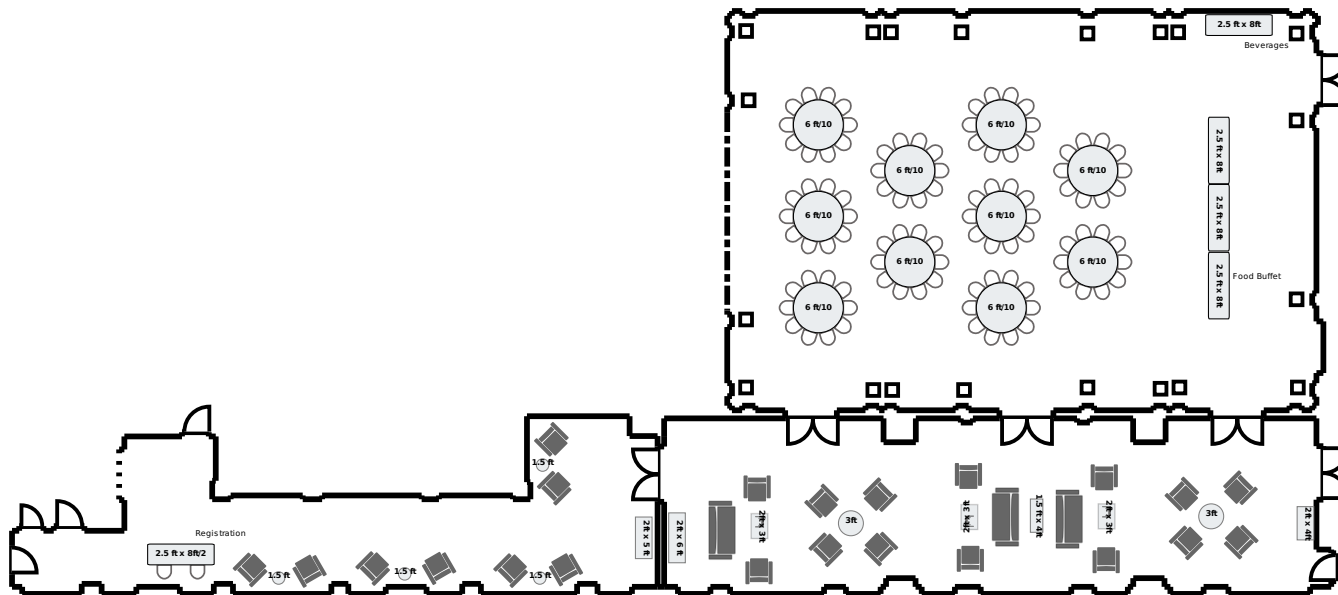

Buffet (100)

Trustee Ballroom

**BOSTON  
UNIVERSITY**

### Equipment List

- 10 - 6ft Round Table
- 102 - 20" x 20" banquet Chair
- 5 - 8ft x 2.5ft Rectangle Table
- 3 - AFR - Bella Chocolate Sofa
- 22 - AFR - Bella Chocolate Chair
- 2 - 3' Custom Circle Object
- 1 - 6ft x 2ft Custom Rectangle Object
- 1 - 4ft x 2ft Custom Rectangle Object
- 1 - 4ft x 1.5ft Custom Rectangle Object
- 3 - 3ft x 2ft Coffee Table
- 4 - 1.5' Custom Circle Object
- 1 - 5ft x 2ft Custom Rectangle Object