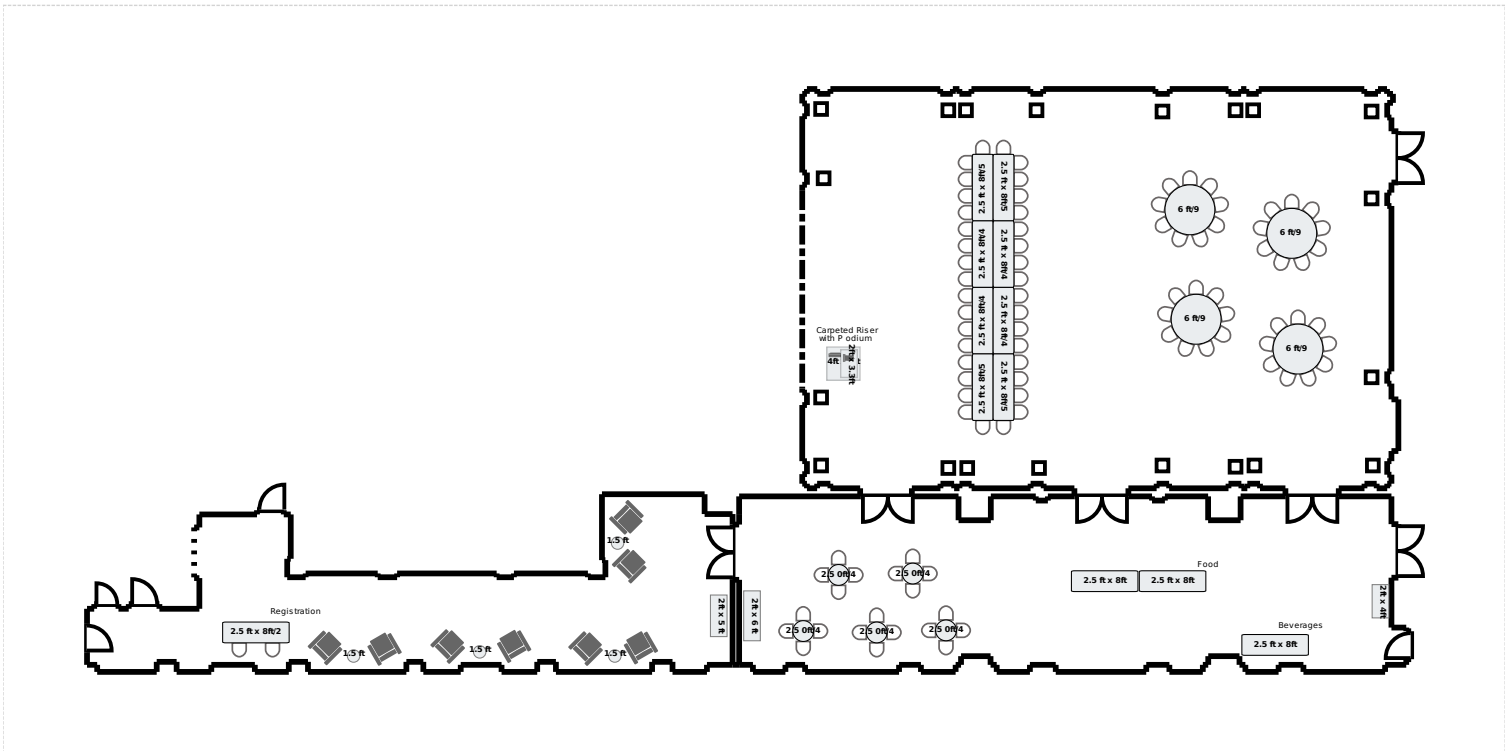

Boardroom and Buffet (36)

Trustee Ballroom & Lounge

Equipment List

- 4 - 6ft Round Table
- 94 - 20" x 20" banquet Chair
- 12 - 8ft x 2.5ft Rectangle Table
- 5 - 2.5ft Round Table
- 1 - 4ft x 4ft Riser
- 1 - 3.33ft x 2ft Podium
- 1 - 6ft x 2ft Custom Rectangle Object
- 1 - 4ft x 2ft Custom Rectangle Object
- 8 - AFR - Bella Chocolate Chair
- 4 - 1.5' Custom Circle Object
- 1 - 5ft x 2ft Custom Rectangle Object