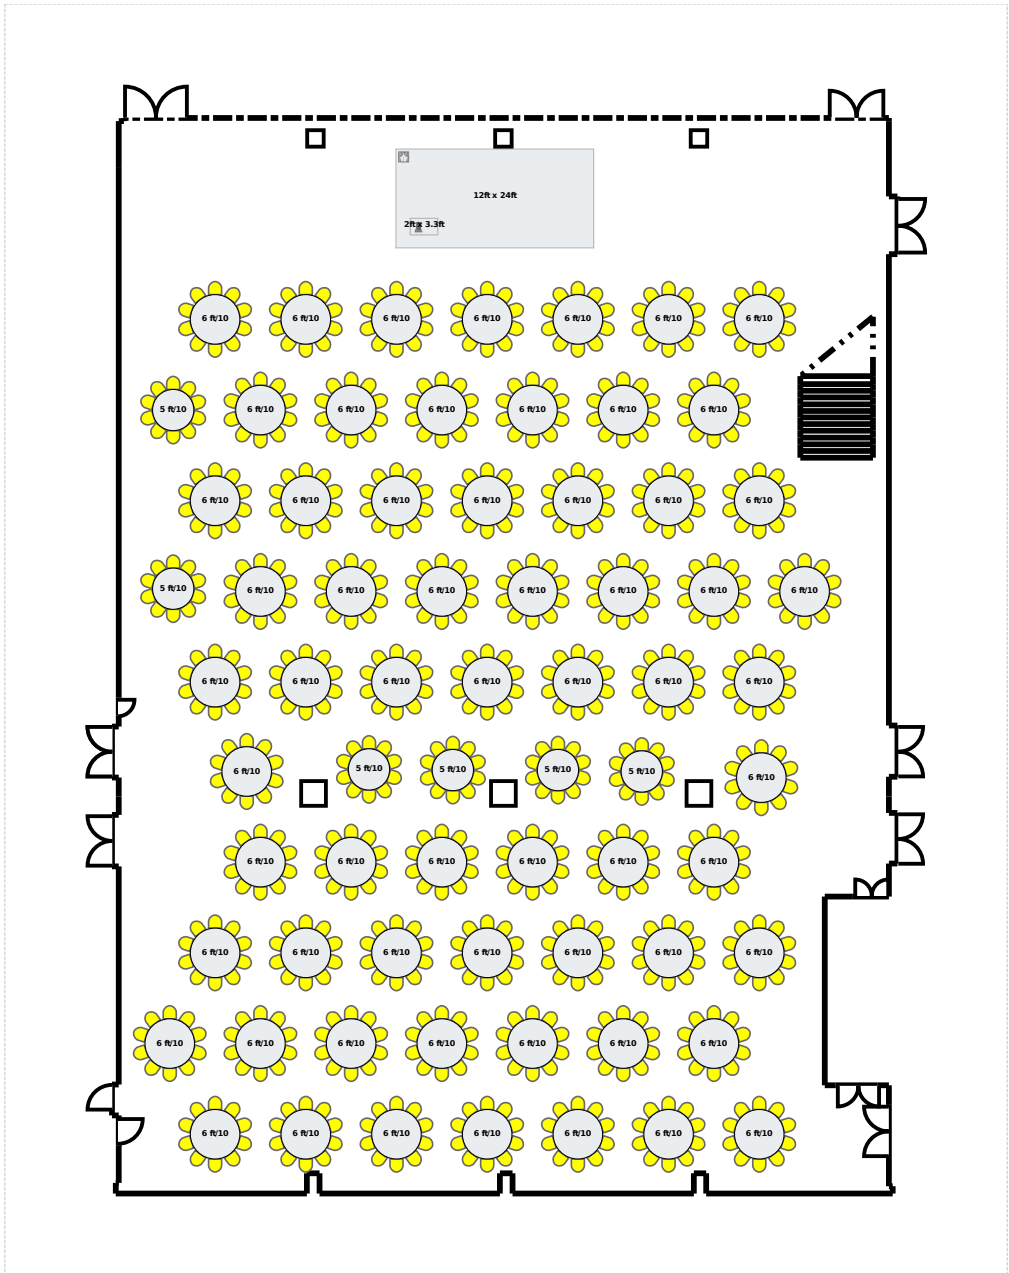

Plated Meal (north) (690)

GSU Metcalf Full

**Equipment List**

- 63 - 6ft Round Table
- 690 - 19" x 19" banquet Chair
- 6 - 5ft Round Table
- 1 - 24ft x 12ft Stage
- 1 - 3.3ft x 2ft Podium