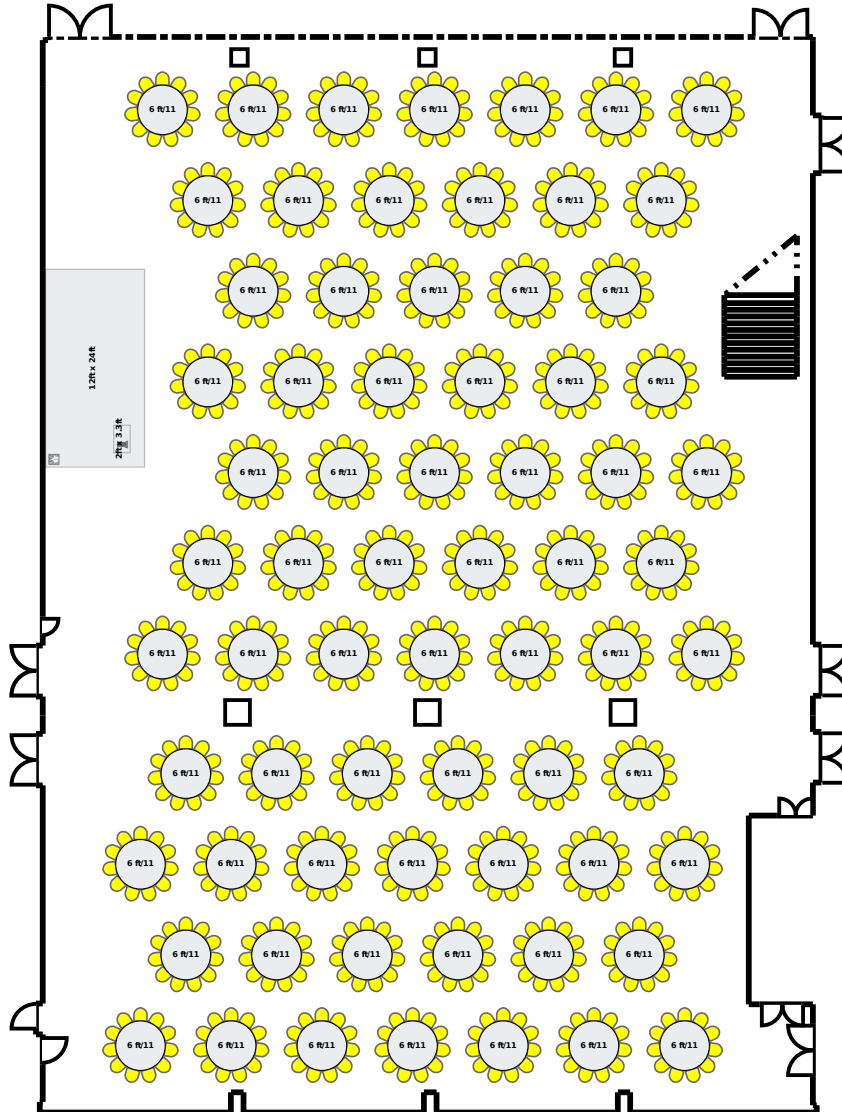

Plated Meal (759)

GSU Metcalf Full

**BOSTON
UNIVERSITY**

Equipment List

- 69 - 6ft Round Table
- 759 - 19" x 19" banquet Chair
- 1 - 24ft x 12ft Stage
- 1 - 3.33ft x 2ft Podium

NOTE: Rental furniture may be required for this room setup. Please speak with the FM&P Area Manager to discuss furniture inventory.