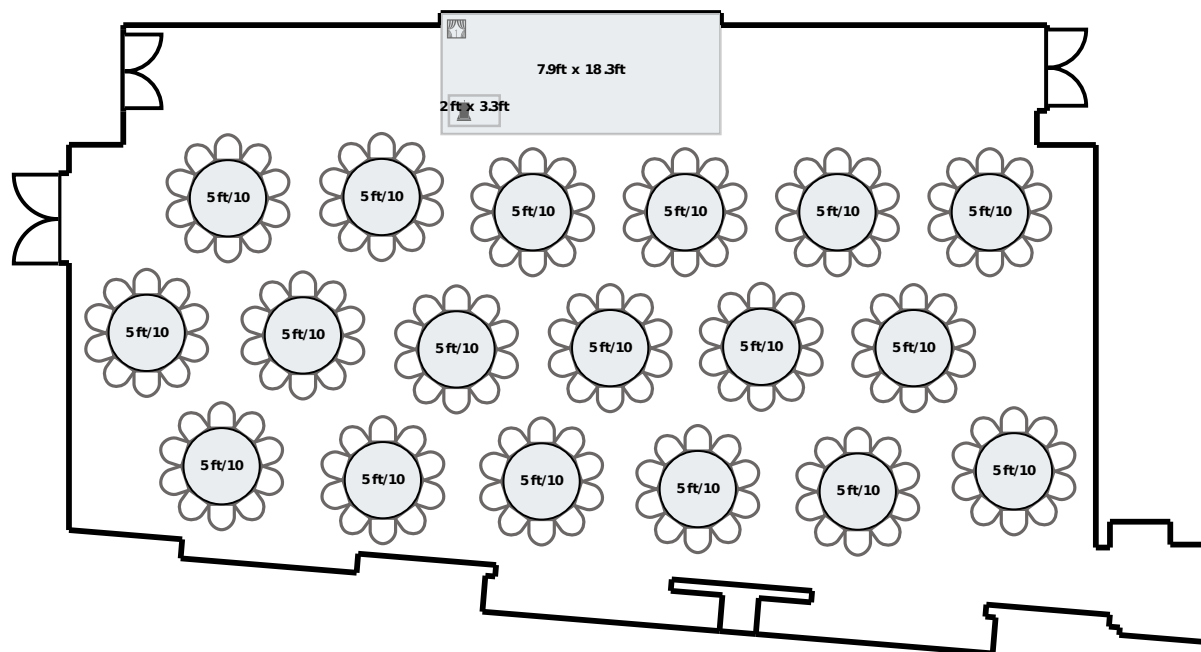

Plated Dinner (180)

PHO Colloquium Room

**BOSTON
UNIVERSITY**

Equipment List

- 18 - 5ft Round Table
- 180 - 20" x 20" banquet Chair
- 1 - 3.33ft x 2ft Podium
- 1 - 18.3ft x 7.9ft Stage

NOTE: Rental furniture may be required for this room setup. Please speak with the FM&P Area Manager to discuss furniture inventory.