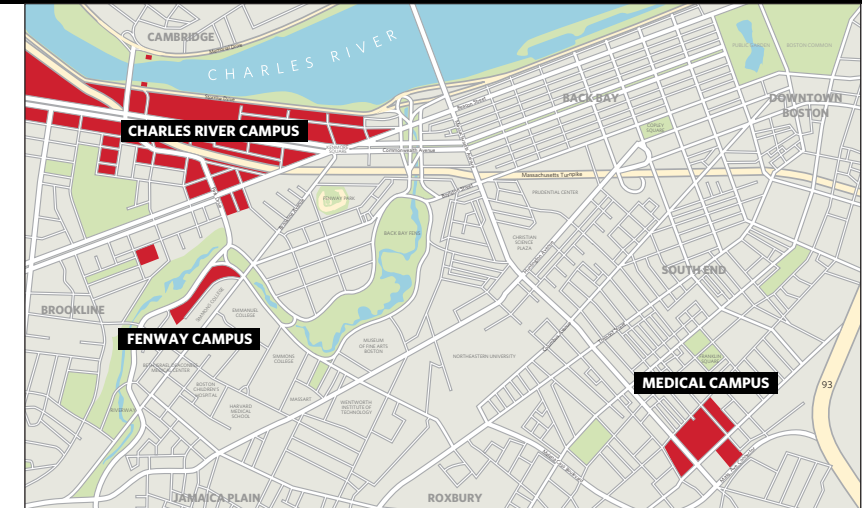

ACADEMIC BUILDINGS

- Activities East Building, 180 Riverway **K4**
- Activities West Building, 180 Riverway **K4**
- Classroom Building, 25 Pilgrim Road **M4**
- Earl Center for Learning & Innovation, 180 (East) Riverway **K4**
- George H. Wightman House, 43 Hawes Street **C2**
- Library, 132 Riverway **M4**
- Pilgrim Student Center, 37 Pilgrim Road **L4**
- Wheelock Family Theatre, 200 Riverway **K4**

RESIDENCES

- Campus Center & Student Residence, 150 Riverway **M3**
- Longwood House Residence Hall, 154 Riverway **L3**
- Peabody Residence Hall, 210 Riverway **I4**
- Pilgrim House Residence Hall, 37 Pilgrim Road **L4**
- Riverway House Residence Hall, 162 Riverway **K4**

LEGEND

- BU Shuttle Bus Stop
Live tracking: www.bu.edu/thebus
 - MBTA Green Line Public Transit Stops
 - Public Parking
 - BU Parking
 - Emergency Phones
- Scale in Feet
0 200

BOSTON UNIVERSITY'S THREE CAMPUSES