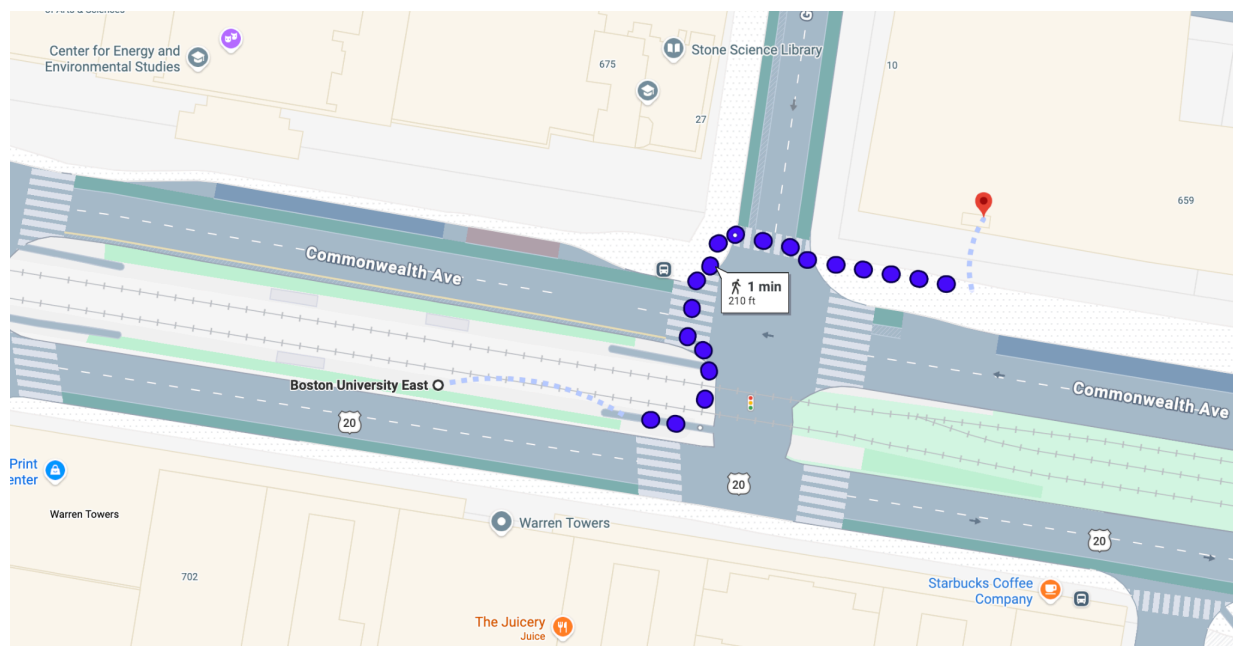

THE VENUE

The BU Center of Computing & Data Sciences is located at 665 Commonwealth Avenue in Boston, conveniently accessible by both public transit and car. Parking and public transportation options are outlined below.

PUBLIC TRANSPORTATION - Recommended

MBTA Green Line B Branch

On **April 21**, the MBTA Green Line B Branch provides direct access.

T	Boston University East	Board the Green Line B Branch outbound from Boston College or inbound from Park Street / Government Center. Note: There is no CharlieCard vending machine on-site, but riders may pay using a contactless debit or credit card, phone, or watch with a mobile wallet.
----------	-------------------------------	---

Kenmore (Inbound)

<p>Commonwealth Ave @ Hinsdale St</p>	<p>Directly adjacent to the venue – a 2-minute walk. Board the 57 Bus inbound from Kenmore to the Commonwealth Ave @ Hinsdale St stop. Note: There is no CharlieCard vending machine on-site, but riders may pay using a contactless debit or credit card, phone, or watch with a mobile wallet.</p>
--	---

- Commonwealth Avenue
- Bay State Road
- Granby Street