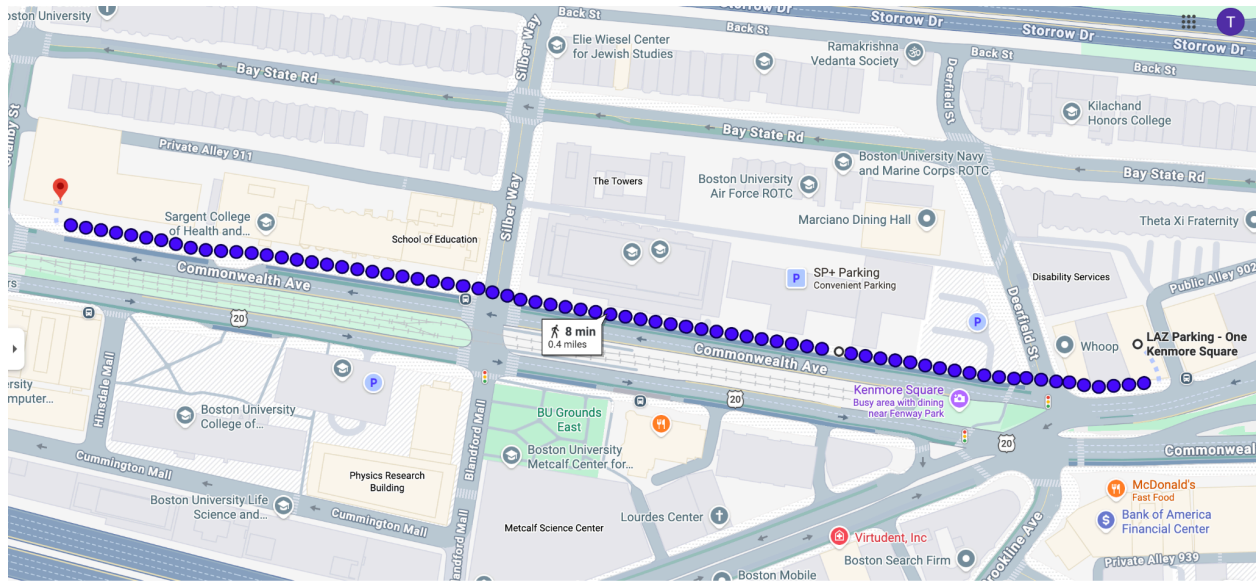

Nearby Public Lot

P	LAZ Parking - One Kenmore Square	Reservations available through LAZ Parking, Park Wiz, and Spot Hero for a discounted rate.

Street Parking

Metered parking along these streets are available:

- Commonwealth Avenue
- Bay State Road
- Granby Street