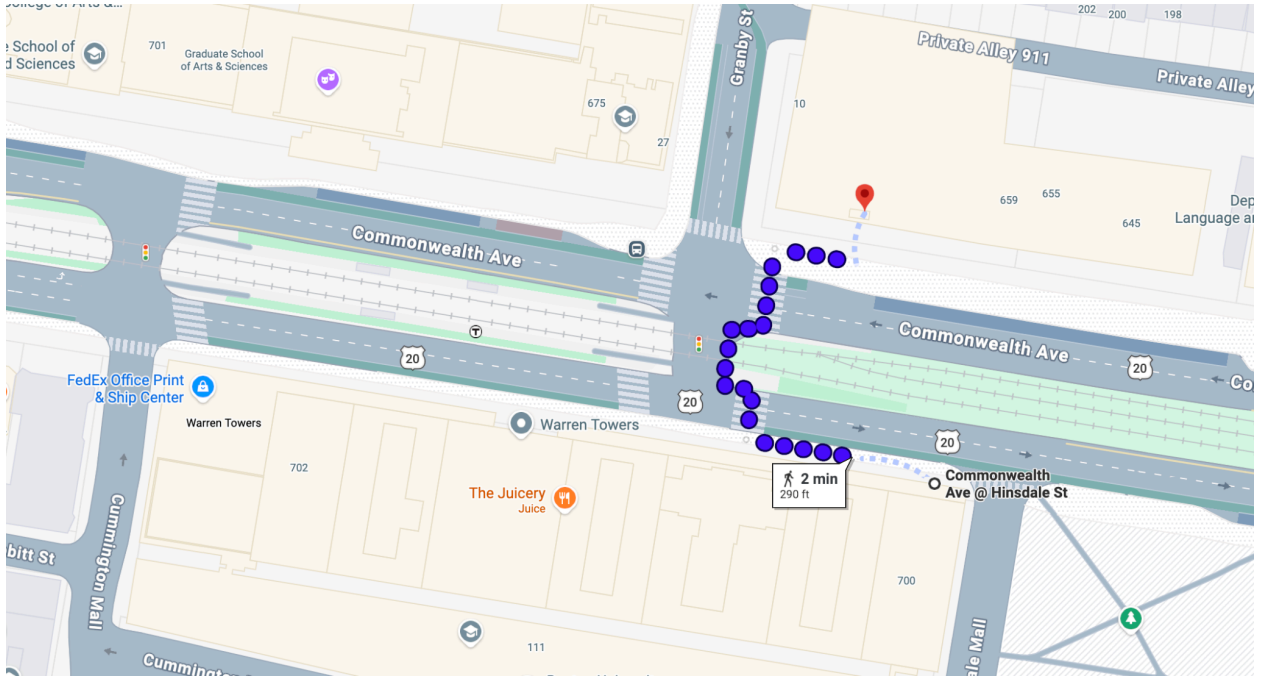

THE VENUE

The BU Center of Computing & Data Sciences is located at 665 Commonwealth Avenue in Boston, conveniently accessible by both public transit and car. Parking and public transportation options are outlined below.

- Outbound (Watertown Yard): Commonwealth Ave @ Granby St
- Inbound (Kenmore): Commonwealth Ave @ Hinsdale St

MBTA Bus Route 57:

Watertown Yard (Outbound)

Commonwealth Ave @ Granby St	Directly adjacent to the venue – a 1-minute walk. Board the 57 Bus outbound from Watertown Yard to the Commonwealth Ave @ Granby St stop. Note: There is no CharlieCard vending machine on-site, but riders may pay using a contactless debit or credit card, phone, or watch with a mobile wallet.
-------------------------------------	---

Kenmore (Inbound)

<p>Commonwealth Ave @ Hinsdale St</p>	<p>Directly adjacent to the venue – a 2-minute walk. Board the 57 Bus inbound from Kenmore to the Commonwealth Ave @ Hinsdale St stop. Note: There is no CharlieCard vending machine on-site, but riders may pay using a contactless debit or credit card, phone, or watch with a mobile wallet.</p>
--	---

- Commonwealth Avenue
- Bay State Road
- Granby Street