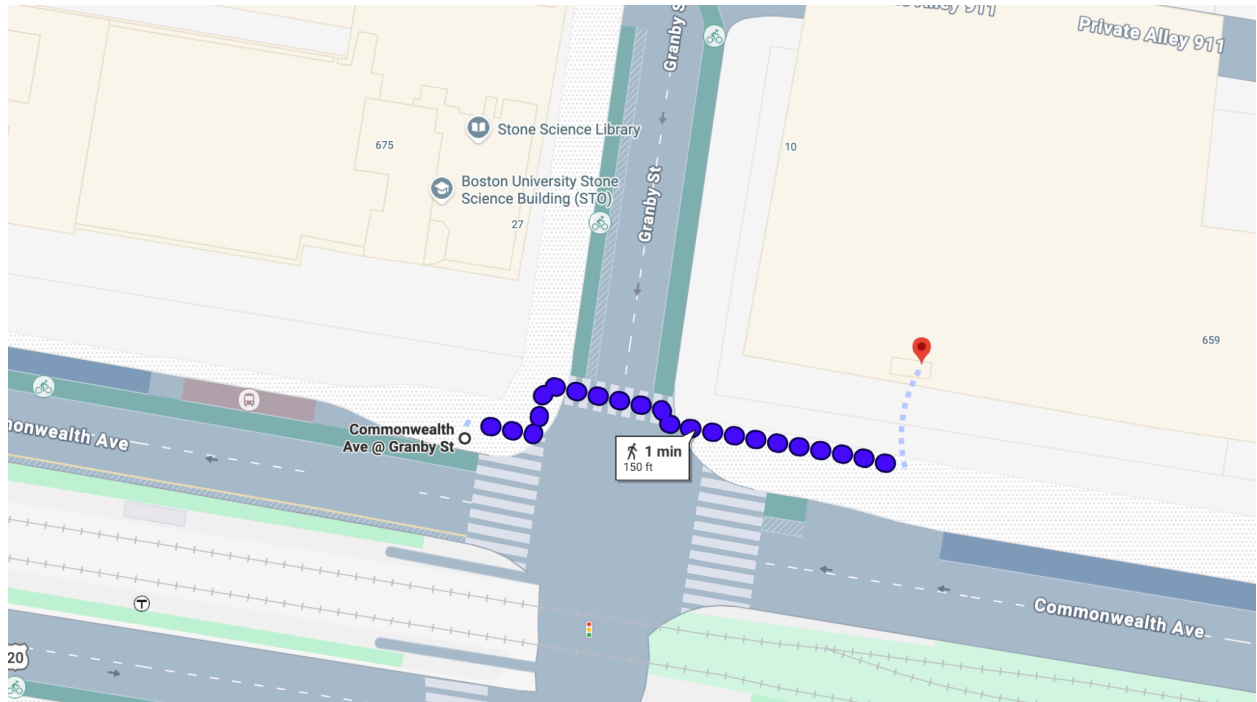

On **April 22**, the MBTA Green Line B Branch service will be suspended between Kenmore and Boston College. Free, accessible shuttle buses will operate between Boston College and Back Bay. Guests can board the shuttle to the same stop as the *MBTA Bus Route 57*

- Outbound (Watertown Yard): Commonwealth Ave @ Granby St
- Inbound (Kenmore): Commonwealth Ave @ Hinsdale St

MBTA Bus Route 57:

Watertown Yard (Outbound)

Commonwealth Ave @ Granby St	Directly adjacent to the venue – a 1-minute walk. Board the 57 Bus outbound from Watertown Yard to the Commonwealth Ave @ Granby St stop. Note: There is no CharlieCard vending machine on-site, but riders may pay using a contactless debit or credit card, phone, or watch with a mobile wallet.