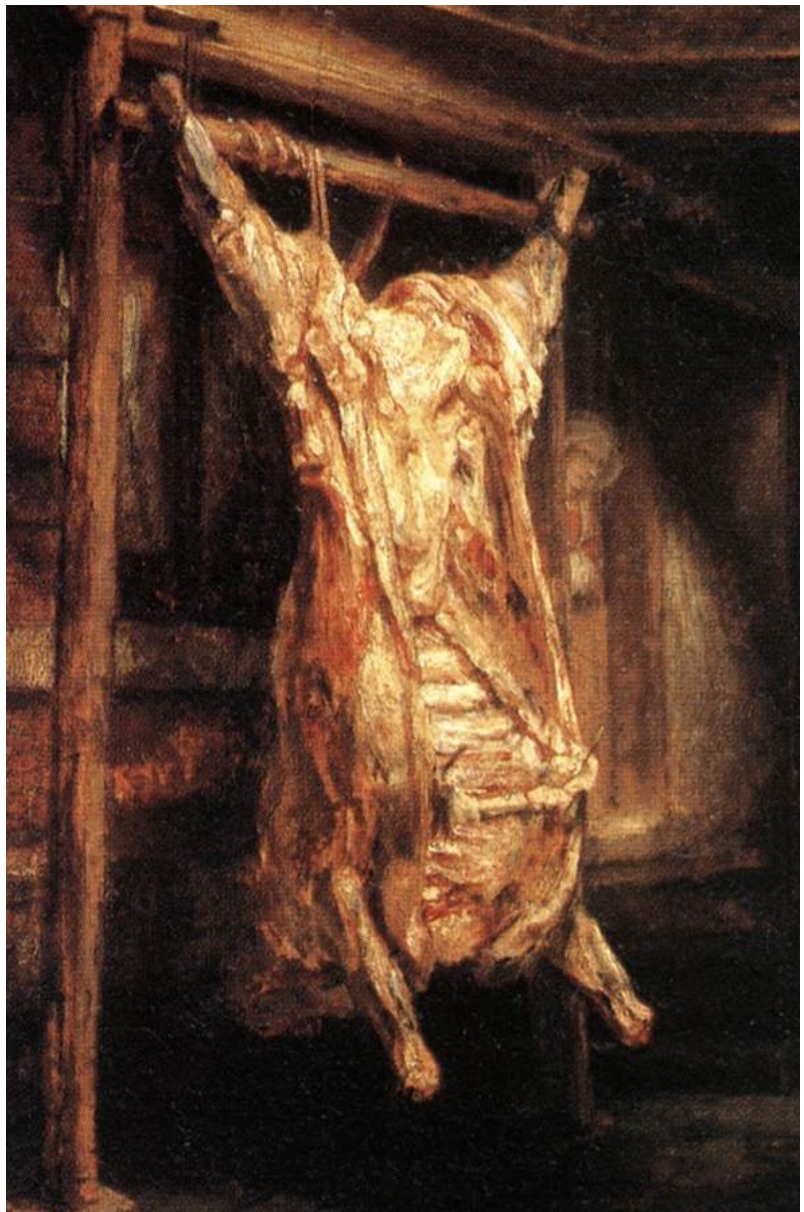

THE GSHAAA GUEST
SCHOLAR LECTURE
SERIES PRESENTS:

“Rembrandt’s
Uncanny Ox”

WEDNESDAY,
NOVEMBER 30, 2016
5:30 PM

RECEPTION TO
FOLLOW

Located at:
Boston University
725 Commonwealth Avenue
Room 303A

Rembrandt, *The Slaughtered Ox*, 1655. Oil on panel, 95.5 x 68.8 cm. Musée du Louvre, Paris.

A LECTURE BY

Professor Margaret D. Carroll

PROFESSOR OF ART,
WELLESLEY COLLEGE