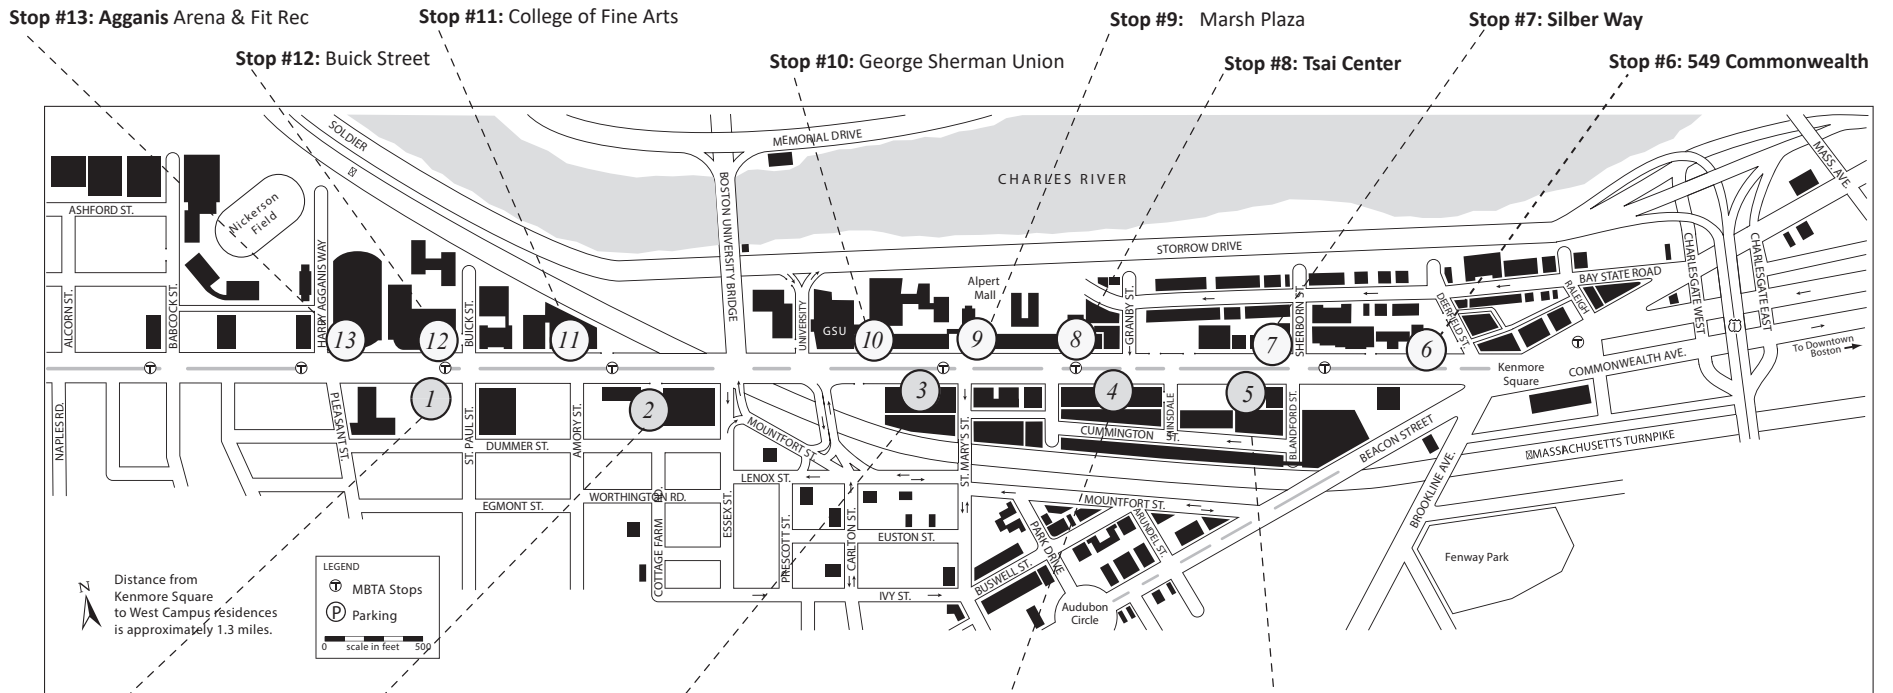

Move-in Weekend BUS Route

Questions about your route?
Call: 617-353-2160

WEST BOUND SHUTTLE STOPS

EAST BOUND SHUTTLE STOPS

Doors will open at each stop identified on the map.