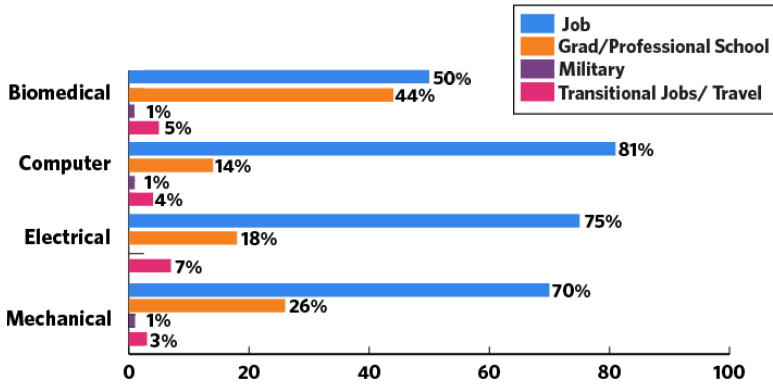

Placement by Major

Engineering Degrees Awarded

Placement by Region

How the Class Found Jobs

Employment Details

Abiomed
Accenture
Acorio
Agilent Technologies
Ajit Kale
Alarm.com
Allegro Microsystems
Alnylam Pharmaceuticals
Altieri
Amazon
Amazon Robotics
Amphenol PCD
Amul Industries
Apollo Mechanical
Arup
AT&T
Axis New England
BAE Systems
Bank of America
Beracode
Bio-Rad Laboratories
Bioventus
Bluefin Robotics
Boeing
Boston Children's Hospital
Boston Eye Laser
Boston Medical Center
Boston University
Boston University College of Engineering
Carbon Black, Inc
Cisco Systems
Citi
Cogmedix
Cognex Corporation
Cognizant
Cognizant Technology Solutions
Cosentini
Dana Farber Cancer Institute
Deloitte
Divind LLC
eHana LLC
Electric Boat
Epic
Epic Systems
ezCrater
Fast Enterprises
Firefly Spaces
Gayner Engineers
General Electric
GE Aviation
GE Healthcare
General Dynamics Electric Boat
Google
Heartware
Hennigan Engineering
Intrepid Pursuits
inviCRO
Jana Care
L-3 Communications Systems
Lattice Automation
Lockheed Martin
Magnetic Technologies
Massachusetts General Hospital
McCue Corporation
Meditech
Medtronic
Metron, Inc.
Microsoft
Midé Technology
Massachusetts Institute of Technology
MIT Irvine Lab
MITRE
National Grid
Naval Research Lab
Naval Undersea Warfare Center
NBA
Neurala
Nexamp
Odin INC
Optum
Ora INC
Oracle
PAREXEL
Parsagen Diagnostics
Paytronix
Pennoni
Perficient
Philips
Physical Sciences
PMC (of Ametek)
Portsmouth Naval Shipyard
Pratt & Whitney