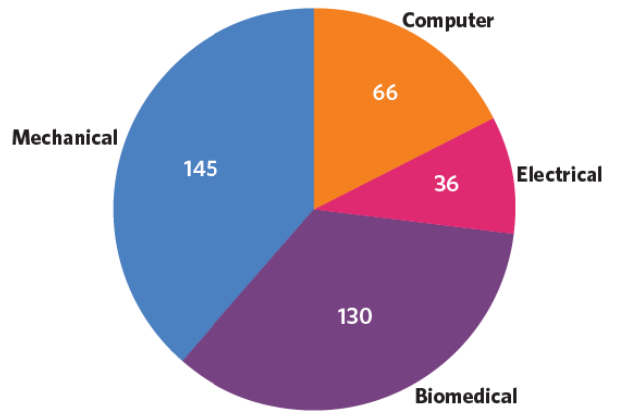

Placement by Major

Engineering Degrees Awarded

Placement by Region

How the Class Found Jobs

Employment Details

Abiomed
Accenture
Acorio
Agilent Technologies
Ajit Kale
Alarm.com
Allegro Microsystems
Alnylam Pharmaceuticals
Altieri
Amazon
Amazon Robotics
Amphenol PCD
Amul Industries
Apollo Mechanical
Arup
AT&T
Axis New England
BAE Systems
Bank of America
Beracode
Bio-Rad Laboratories
Bioventus
Bluefin Robotics
Boeing
Boston Children's Hospital
Boston Eye Laser
Boston Medical Center
Boston University
Boston University College of Engineering
Carbon Black, Inc
Cisco Systems
Citi
Cogmedix
Cognex Corporation
Cognizant
Cognizant Technology Solutions
Cosentini
Dana Farber Cancer Institute
Deloitte
Divind LLC
eHana LLC
Electric Boat
Epic
Epic Systems
ezCrater
Fast Enterprises
Firefly Spaces
Gayner Engineers
General Electric
GE Aviation
GE Healthcare
General Dynamics Electric Boat
Google
Heartware
Hennigan Engineering
Intrepid Pursuits
inviCRO
Jana Care
L-3 Communications Systems
Lattice Automation
Lockheed Martin
Magnetic Technologies
Massachusetts General Hospital
McCue Corporation
Meditech
Medtronic
Metron, Inc.
Microsoft
Midé Technology
Massachusetts Institute of Technology
MIT Irvine Lab
MITRE
National Grid
Naval Research Lab
Naval Undersea Warfare Center
NBA
Neurala
Nexamp
Odin INC
Optum
Ora INC
Oracle
PAREXEL
Parsagen Diagnostics
Paytronix
Pennoni
Perficient
Philips
Physical Sciences
PMC (of Ametek)
Portsmouth Naval Shipyard
Pratt & Whitney