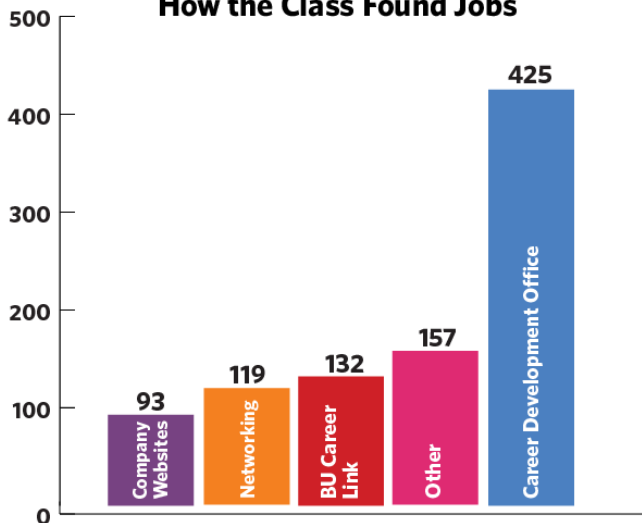

Placement by Major

Engineering Degrees Awarded

Placement by Region

How the Class Found Jobs

Employment Details

Abiomed
Accenture
Acorio
Agilent Technologies
Ajit Kale
Alarm.com
Allegro Microsystems
Alnylam Pharmaceuticals
Altieri
Amazon
Amazon Robotics
Amphenol PCD
Amul Industries
Apollo Mechanical
Arup
AT&T
Axis New England
BAE Systems
Bank of America
Beracode
Bio-Rad Laboratories
Bioventus
Bluefin Robotics
Boeing
Boston Children's Hospital
Boston Eye Laser
Boston Medical Center
Boston University
Boston University College of Engineering
Carbon Black, Inc
Cisco Systems
Citi
Cogmedix
Cognex Corporation
Cognizant
Cognizant Technology Solutions
Cosentini
Dana Farber Cancer Institute
Deloitte
Divind LLC
eHana LLC
Electric Boat
Epic
Epic Systems
ezCrater
Fast Enterprises
Firefly Spaces
Gayner Engineers
General Electric
GE Aviation
GE Healthcare
General Dynamics Electric Boat
Google
Heartware
Hennigan Engineering
Intrepid Pursuits
inviCRO
Jana Care
L-3 Communications Systems
Lattice Automation
Lockheed Martin
Magnetic Technologies
Massachusetts General Hospital
McCue Corporation
Meditech
Medtronic
Metron, Inc.
Microsoft
Midé Technology
Massachusetts Institute of Technology
MIT Irvine Lab
MITRE
National Grid
Naval Research Lab
Naval Undersea Warfare Center
NBA
Neurala
Nexamp
Odin INC
Optum
Ora INC
Oracle
PAREXEL
Parsagen Diagnostics
Paytronix
Pennoni
Perficient
Philips
Physical Sciences
PMC (of Ametek)
Portsmouth Naval Shipyard
Pratt & Whitney