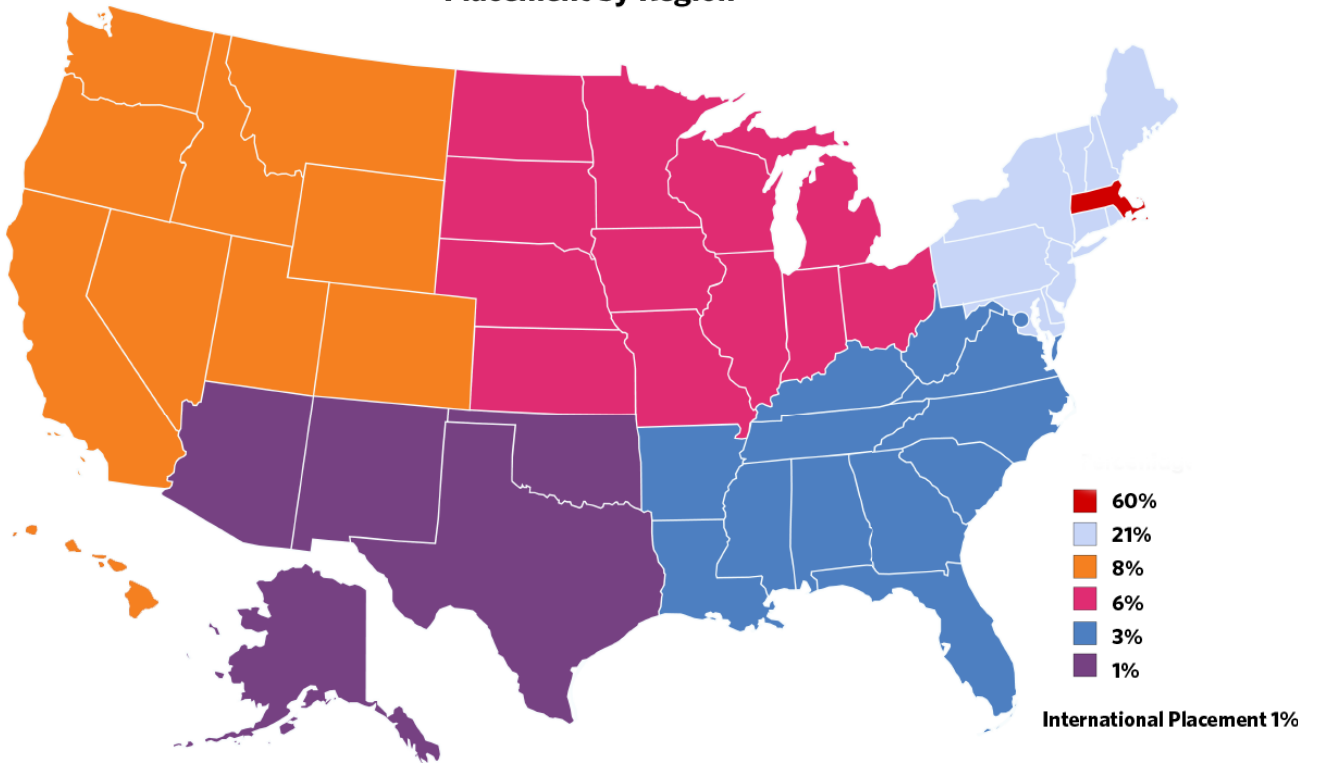

Placement by Major

Engineering Degrees Awarded

Placement by Region

How the Class Found Jobs

Employment Details

Abiomed
Accenture
Acorio
Agilent Technologies
Ajit Kale
Alarm.com
Allegro Microsystems
Alnylam Pharmaceuticals
Altieri
Amazon
Amazon Robotics
Amphenol PCD
Amul Industries
Apollo Mechanical
Arup
AT&T
Axis New England
BAE Systems
Bank of America
Beracode
Bio-Rad Laboratories
Bioventus
Bluefin Robotics
Boeing
Boston Children's Hospital
Boston Eye Laser
Boston Medical Center
Boston University
Boston University College of Engineering
Carbon Black, Inc
Cisco Systems
Citi
Cogmedix
Cognex Corporation
Cognizant
Cognizant Technology Solutions
Cosentini
Dana Farber Cancer Institute
Deloitte
Divind LLC
eHana LLC
Electric Boat
Epic
Epic Systems
ezCrater
Fast Enterprises
Firefly Spaces
Gayner Engineers
General Electric
GE Aviation
GE Healthcare
General Dynamics Electric Boat
Google
Heartware
Hennigan Engineering
Intrepid Pursuits
inviCRO
Jana Care
L-3 Communications Systems
Lattice Automation
Lockheed Martin
Magnetic Technologies
Massachusetts General Hospital
McCue Corporation
Meditech
Medtronic
Metron, Inc.
Microsoft
Midé Technology
Massachusetts Institute of Technology
MIT Irvine Lab
MITRE
National Grid
Naval Research Lab
Naval Undersea Warfare Center
NBA
Neurala
Nexamp
Odin INC
Optum
Ora INC
Oracle
PAREXEL
Parsagen Diagnostics
Paytronix
Pennoni
Perficient
Philips
Physical Sciences
PMC (of Ametek)
Portsmouth Naval Shipyard
Pratt & Whitney