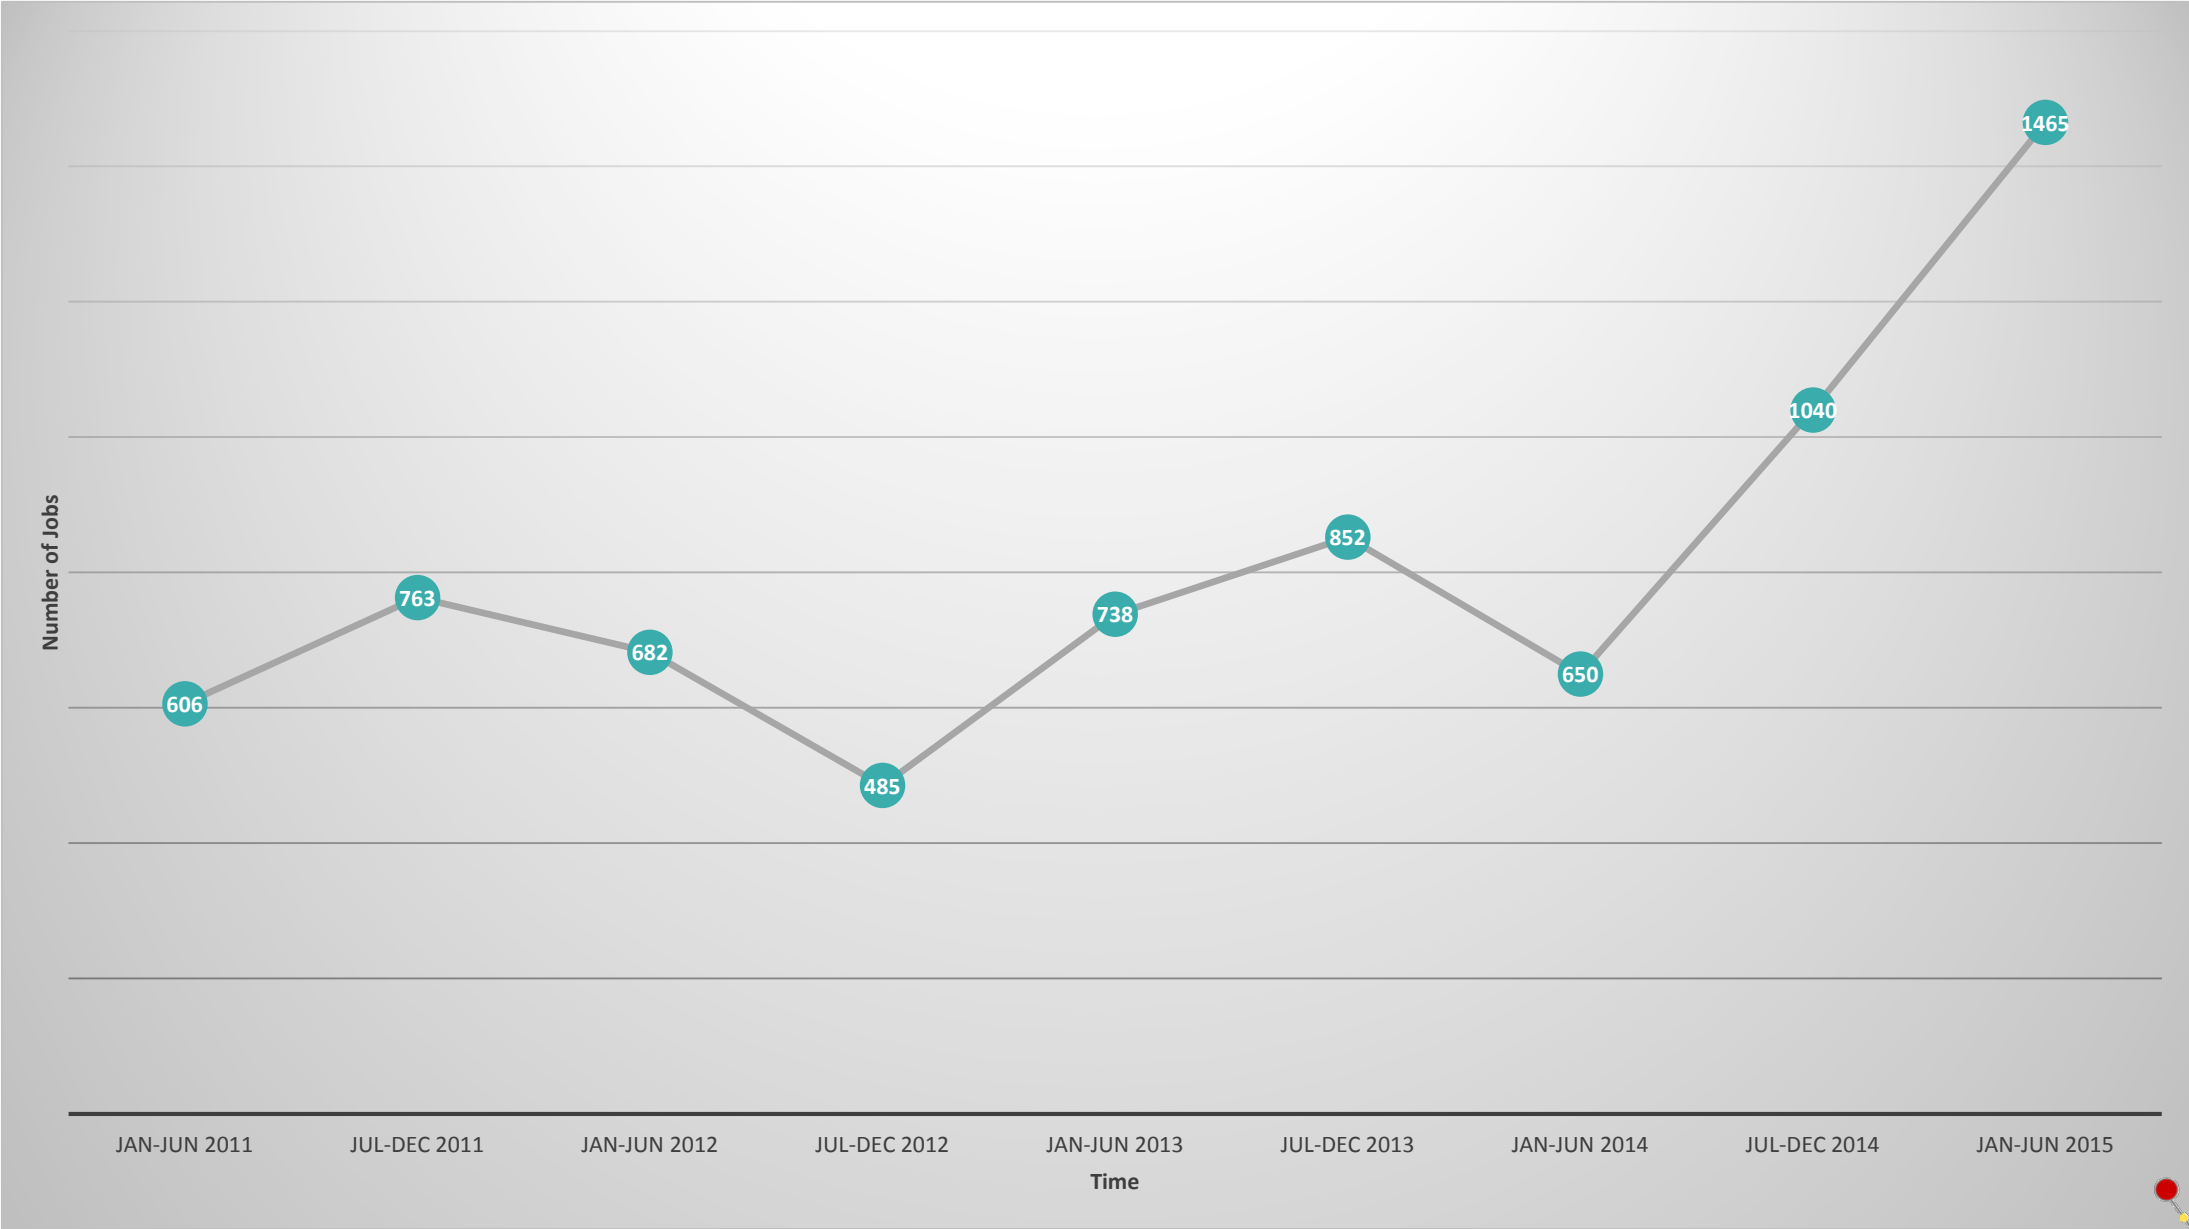

# Immuno-oncology Job Trend from Jan 2011-June 2015

Report generated by BU's BEST by data from Labor•Insight™ by Burning Glass Technologies for Jan 2011-June 2015