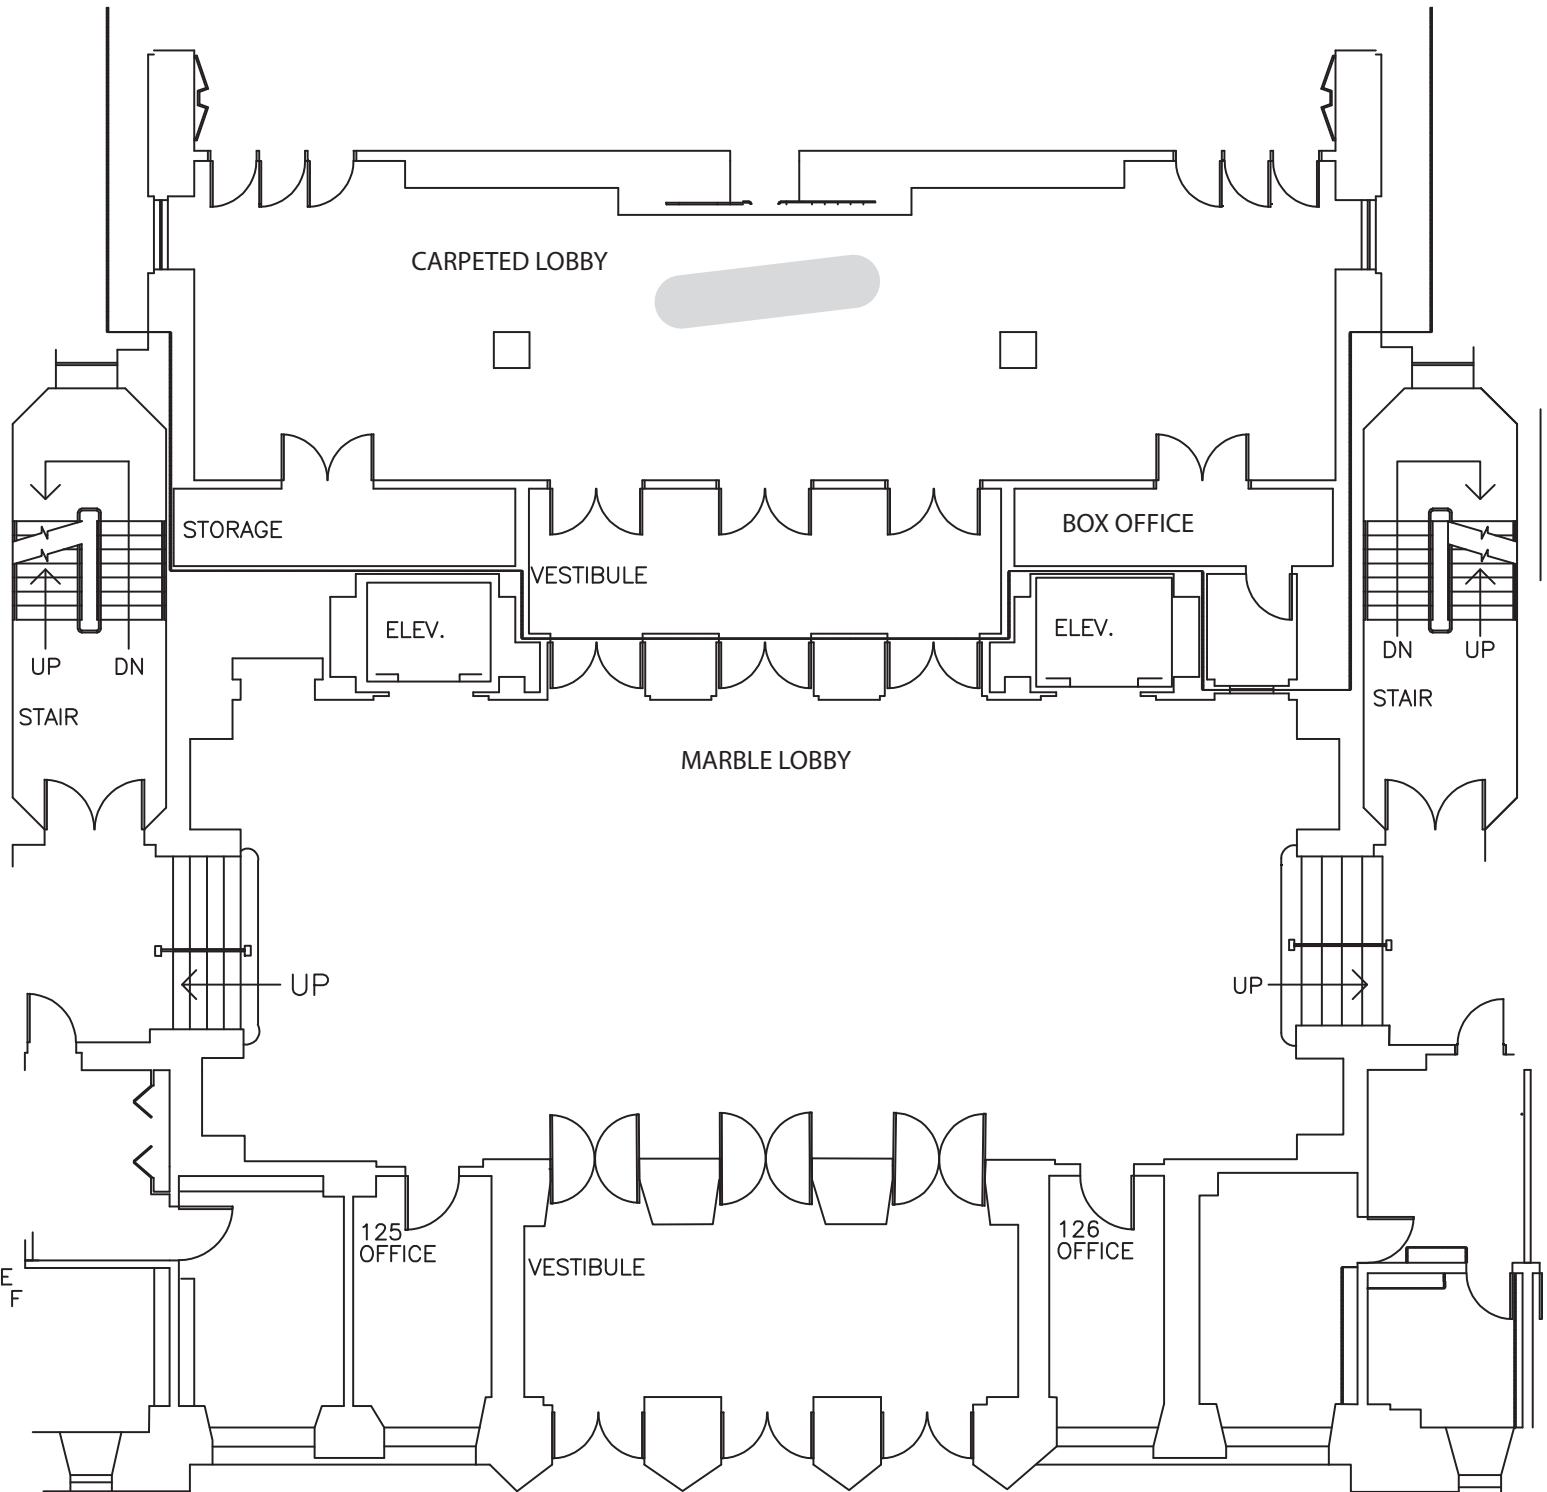

TSAI PERFORMANCE CENTER LOBBIES

COMMONWEALTH AVENUE