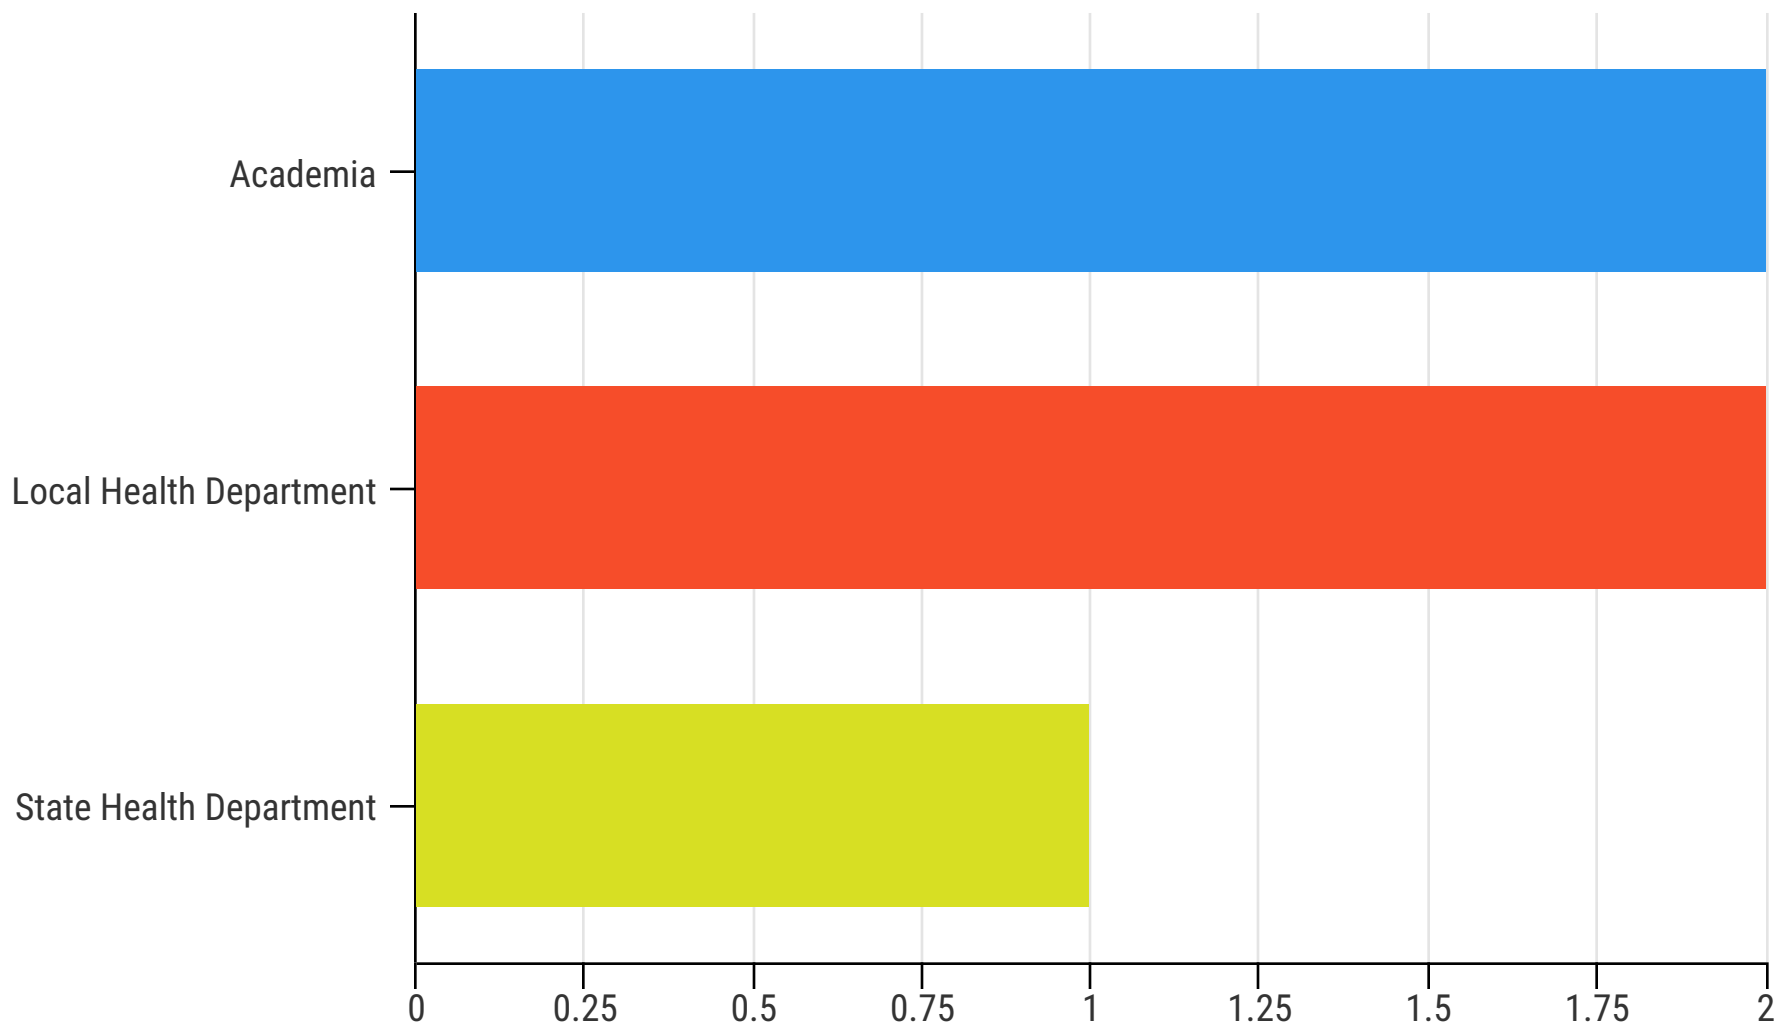

2017 MPH PRACTICUM PLACEMENT DATA
 CERTIFICATE: ENVIRONMENTAL HAZARD ASSESSMENT

SNAPSHOT OF PRACTICUM SITES

Graduate Intern: Explore Impact of Methane Emissions on Populations	Harvard School of Public Health
Intern: Wisconsin Environmental Public Health Tracking (EPHT) program	Wisconsin Department of Health Services
Swimming Pool Program Intern	Rhode Island Department of Public Health
Summer Environmental Health Intern	Belmont Health Department (MA)
Intern: Housing as a Social Determinant of Health Study	Boston University School of Public Health