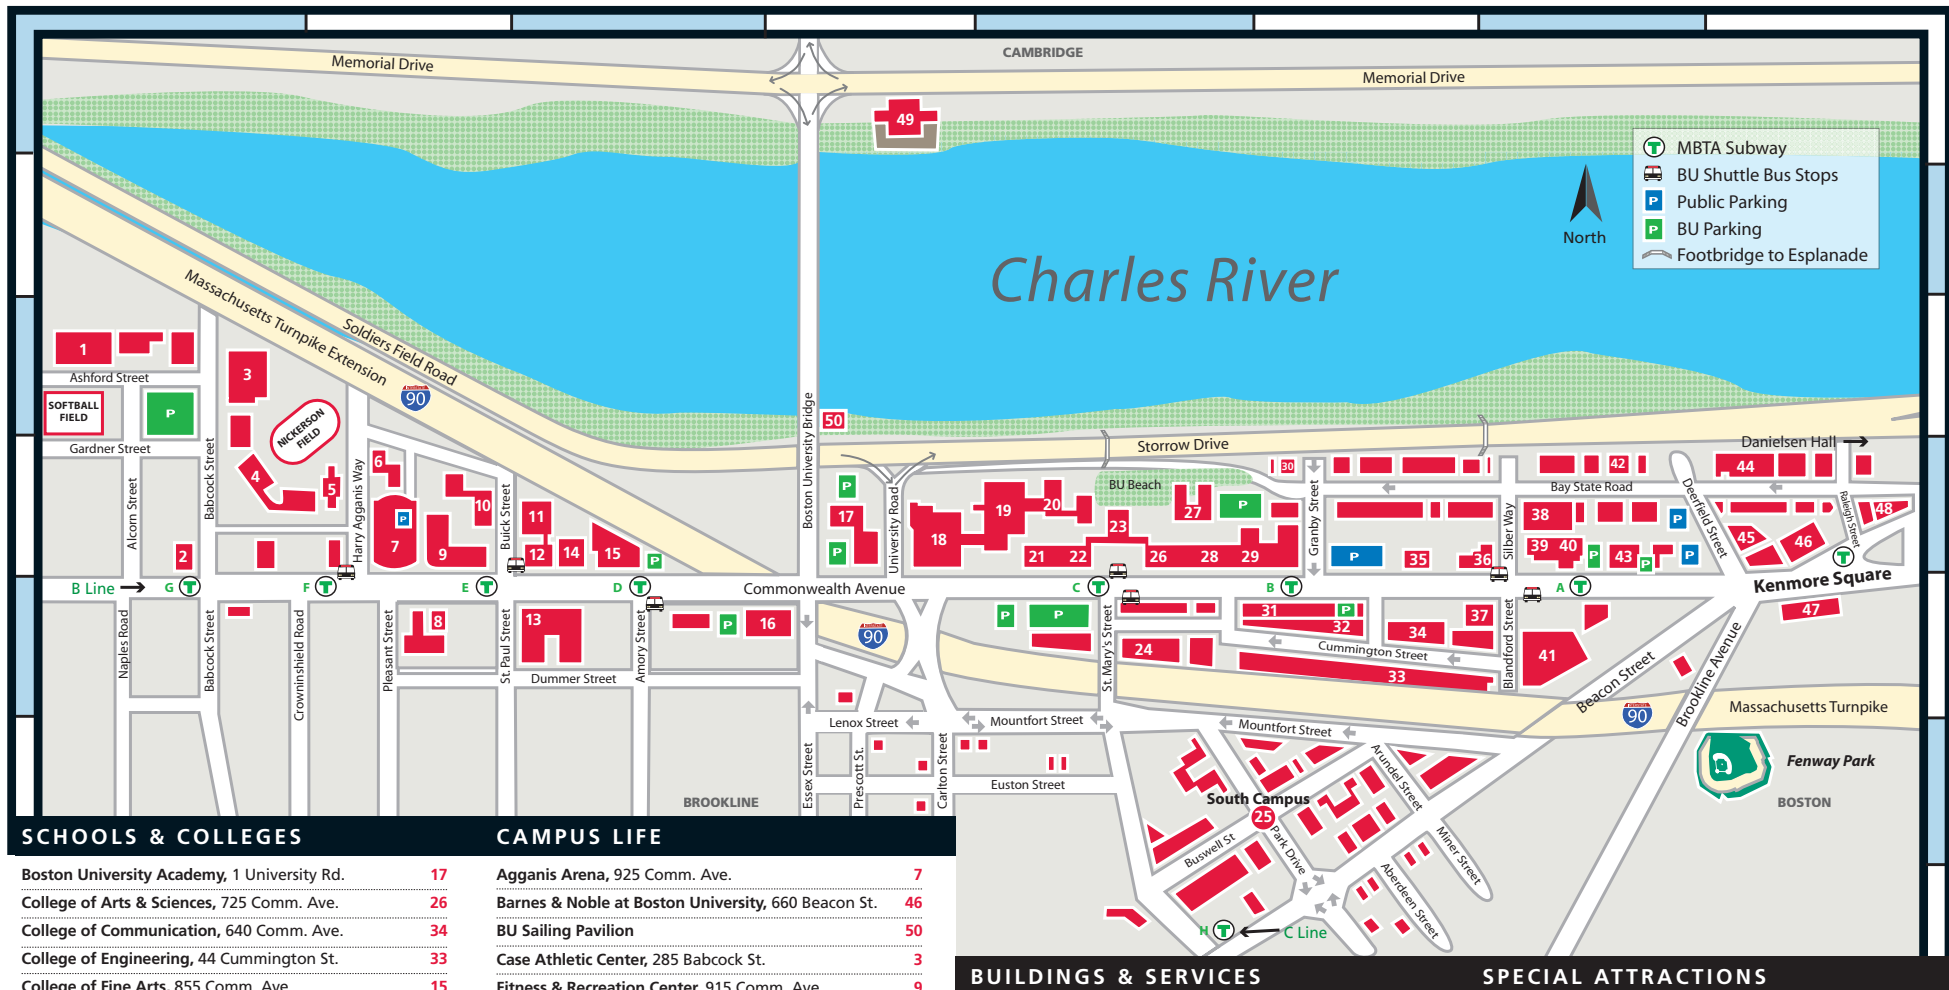

Boston University Charles River Campus

SCHOOLS & COLLEGES

Boston University Academy, 1 University Rd.	17
College of Arts & Sciences, 725 Comm. Ave.	26
College of Communication, 640 Comm. Ave.	34
College of Engineering, 44 Cummington St.	33
College of Fine Arts, 855 Comm. Ave.	15
College of General Studies, 871 Comm. Ave.	14
Graduate School of Arts & Sciences, 705 Comm. Ave.	28
Metropolitan College & Extended Education, 755 Comm. Ave. (Summer Term)	21
College of Health & Rehabilitation Sciences: Sargent College, 635 Comm. Ave.	35
School of Education, 2 Silber Way	36
School of Hospitality Administration, 928 Comm. Ave.	8
School of Law, 765 Comm. Ave.	20
School of Management, 595 Comm. Ave.	40
School of Social Work, 264 Bay State Rd.	27
School of Theology, 745 Comm. Ave.	22
University Professors Program, 745 Comm. Ave.	22

The Henry M. Goldman School of Dental Medicine, School of Medicine, and School of Public Health are located at the Boston University Medical Campus in Boston's South End.

CAMPUS LIFE

Agganis Arena, 925 Comm. Ave.	7
Barnes & Noble at Boston University, 660 Beacon St.	46
BU Sailing Pavilion	50
Case Athletic Center, 285 Babcock St.	3
Fitness & Recreation Center, 915 Comm. Ave.	9
George Sherman Union, 775 Comm. Ave.	18
Marsh Chapel, 735 Comm. Ave.	23
Mugar Memorial Library, 771 Comm. Ave.	19
Student Activities Center, 1 University Rd.	17
Track & Tennis Center, 100 Ashford St.	1
Tsai Performance Center, 685 Comm. Ave.	29

MAJOR RESIDENCES

10 Buick Street	10
33 Harry Agganis Way	6
575 Commonwealth Avenue	43
1019 Commonwealth Avenue	2
Danielsen Hall, 512 Beacon St.	(not on map)
Myles Standish Hall, 610 Beacon St.	48
Shelton Hall, 91 Bay State Rd.	44
South Campus	25
The Towers, 140 Bay State Rd.	38
Warren Towers, 700 Comm. Ave.	31
West Campus, 273-277 Babcock St.	4