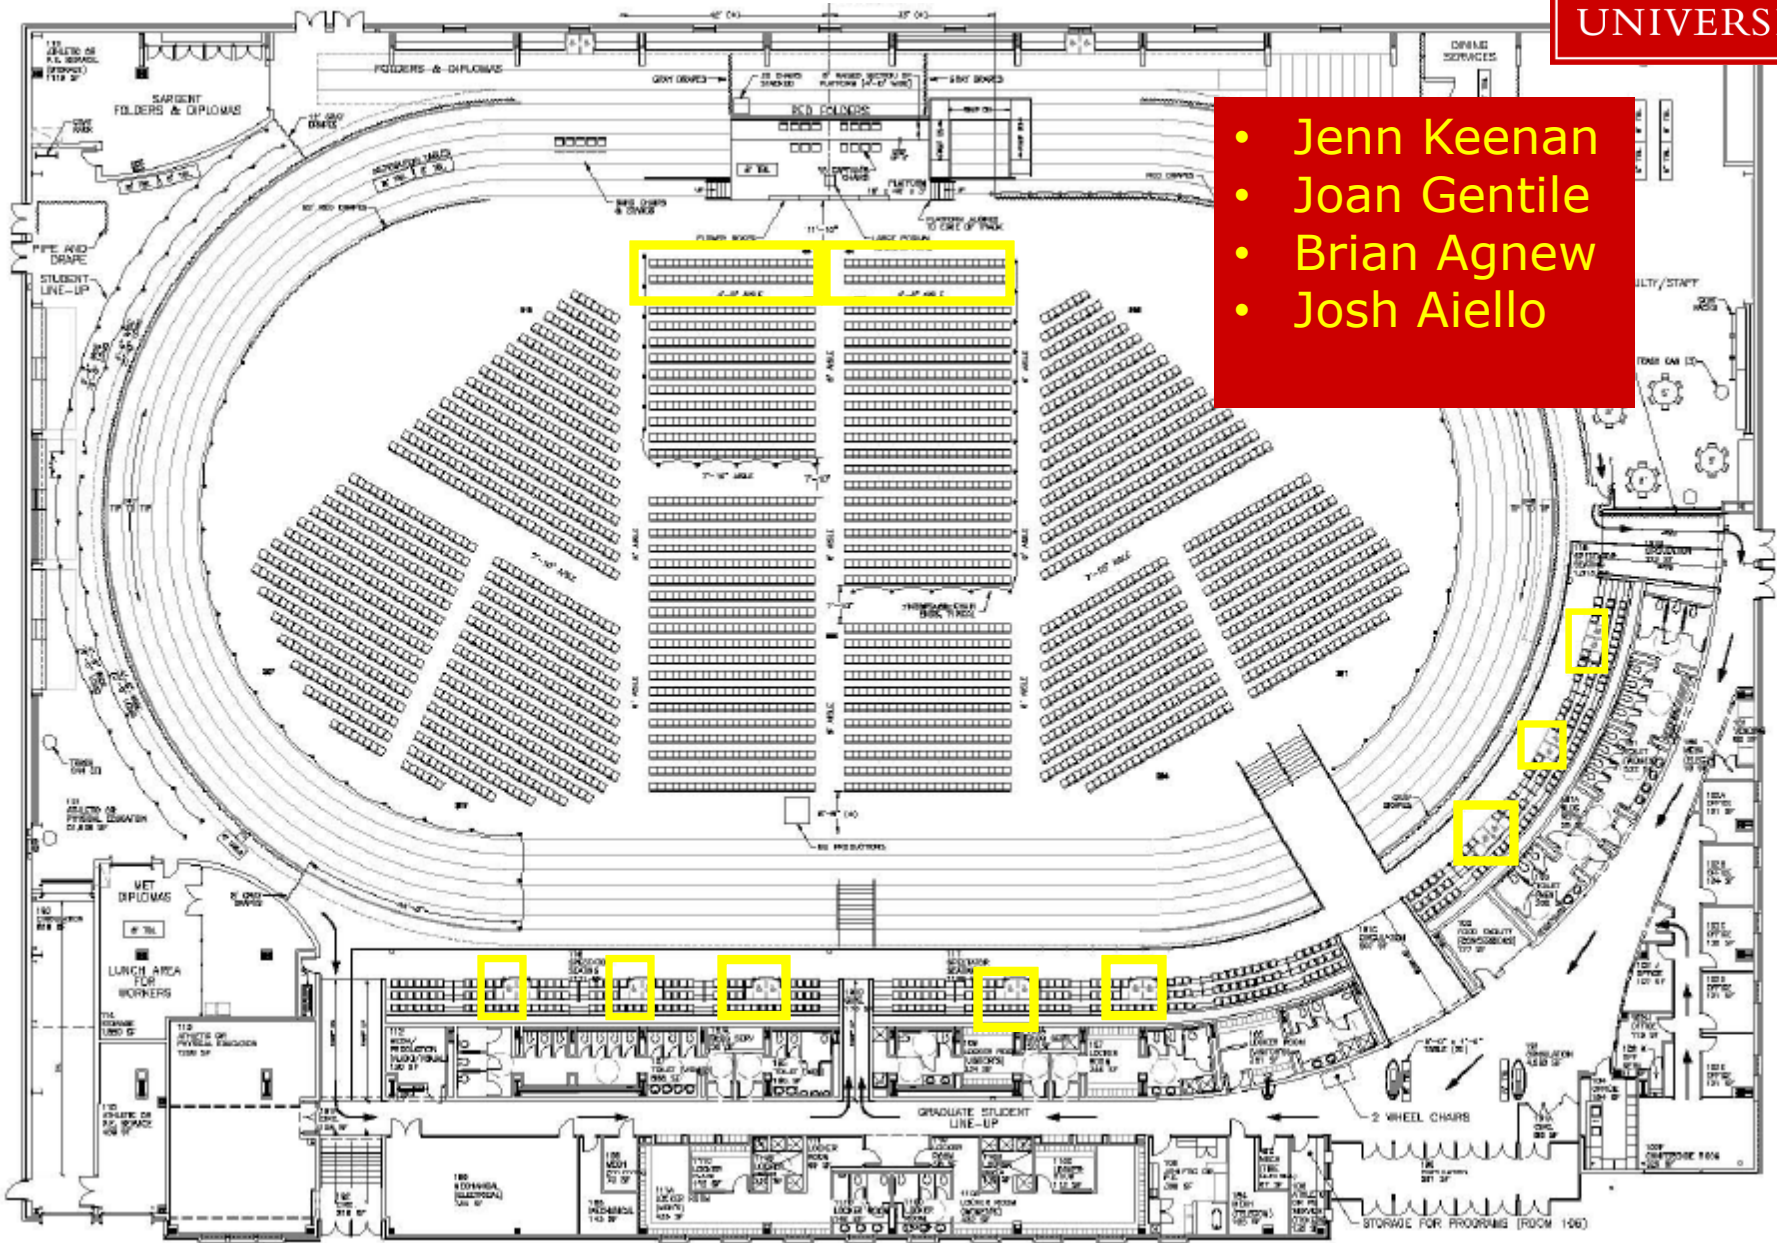

RESERVE SEATING

- Jenn Keenan
- Joan Gentile
- Brian Agnew
- Josh Aiello