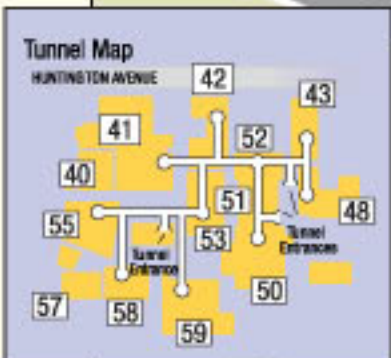

Huntington Ave.

Lecture Location

Ruggles T Stop

Academic and Service Buildings

- 66 Alumni Center at Columbus Place (CP)
- 61 Architecture Studio (RG)
- 70 Asian American Center (AC)
- 68 Badger-Rosen SquashBusters Center (SB)
- 40 Barletta Natatorium (BN)
- 26 Behrakis Health Sciences Center (BK)
- 74 101 Belvidere (BV)
- 51 Blackman Auditorium (AUDL)
- 41 Cabot Physical Education Center (CB)
- 7 Cahners Hall (CA)
- 36 Cargill Hall (CG)
- 72 Catholic Center (CC)
- 54 Churchill Hall (CH)
- 66 Columbus Place and Alumni Center (CP)
- 47 Cullinane Hall (CN)
- 50 Curry Student Center (CSC)
- 6 Cushing Hall (CU)
- 57 Dana Research Center (DA)
- 39 Dockser Hall (DK)
- 43 Dodge Hall (DG)
- 60 Egan Engineering/ Science Research Center (EC)
- 52 Eli Hall (EL)
- 71 Fenway Center (FC)
- 55 Forsyth Building (FR)

- 53 Hayden Hall (HA)
- 10 Hillel-Frager (HF)
- 33 Holmes Hall (HO)
- 46 Hurtig Hall (HT)
- 77 International Village (INV)
- 35 Kariotis Hall (KA)
- 38 Knowles Center (KN)
- 34 Lake Hall (LA)
- 56 Latino/a Student Cultural Center (LC)
- 17 Marino Recreation Center (MC)
- 44 Matthews Arena (MA)
- 29 Meserve Hall (ME)
- 48 Mugar Life Sciences Building (MU)
- 31 Nightingale Hall (NI)
- 27 O'Bryant African-American Institute (AF)
- 63 Renaissance Park (RN)
- 42 Richards Hall (RI)
- 49 Robinson Hall (RB)
- 73 ROTC Office (RO)
- 24 Ryder Hall (RY)
- 30 Shillman Hall (SH)
- 58 Snell Engineering Center (SN)
- 59 Snell Library (SL)
- 37 Stearns Center (ST)
- 23 West Village F, G, H (WV)
- 78 YMCA Classrooms (YC)