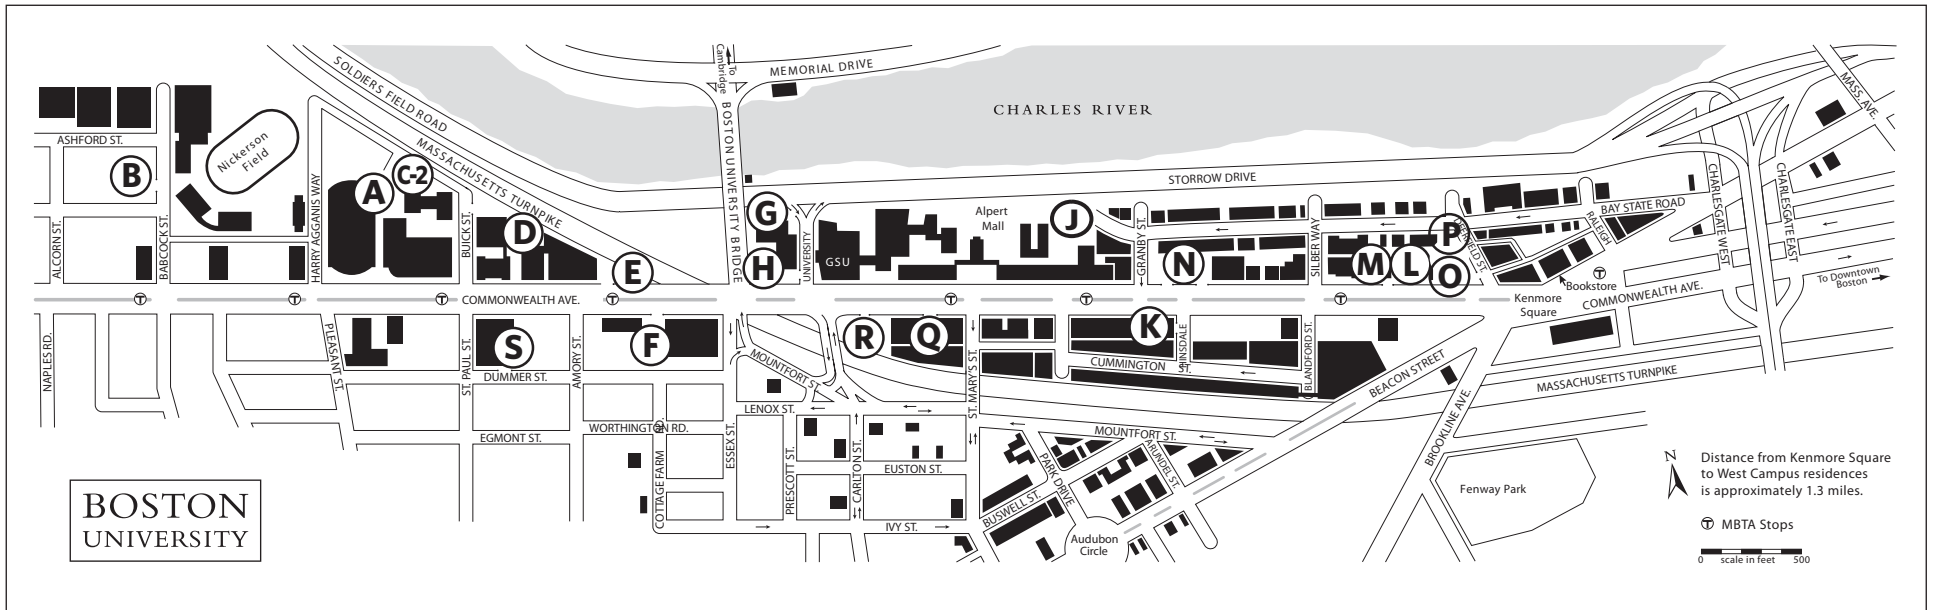

Charles River Campus - Parking 2009/2010

PARKING FACILITIES

- | | | |
|--|---|--|
| <p>(A) Agganis Arena Garage*
925 Commonwealth Ave.</p> <p>(B) Babcock Street
286 Babcock Street</p> <p>(C-2) Agganis Arena
925 Commonwealth Ave.</p> <p>(D) Buick Street
885 Commonwealth Ave.</p> <p>(E) CFA Lot
855 Commonwealth Ave.</p> <p>(F) 808 Commonwealth Ave.</p> | <p>(G) Lower Bridge Lot
3 University Road</p> <p>(H) Bridge Lot
1 University Road</p> <p>(J) CAS Lot
24 Bay State Road</p> <p>(K) Warren Towers Garage
700 Commonwealth Ave.</p> <p>(L) 575 Commonwealth Ave.</p> <p>(M) SMG Garage
595 Commonwealth Ave.</p> | <p>(N) Granby Street Lot
665 Commonwealth</p> <p>(O) Kenmore Lot
546 Commonwealth Ave.</p> <p>(P) Deerfield Lot
30 Deerfield Street</p> <p>(Q) 730/750 Commonwealth Ave.</p> <p>(R) 766 Commonwealth Ave.</p> <p>(S) 890 Commonwealth Ave.</p> |
|--|---|--|