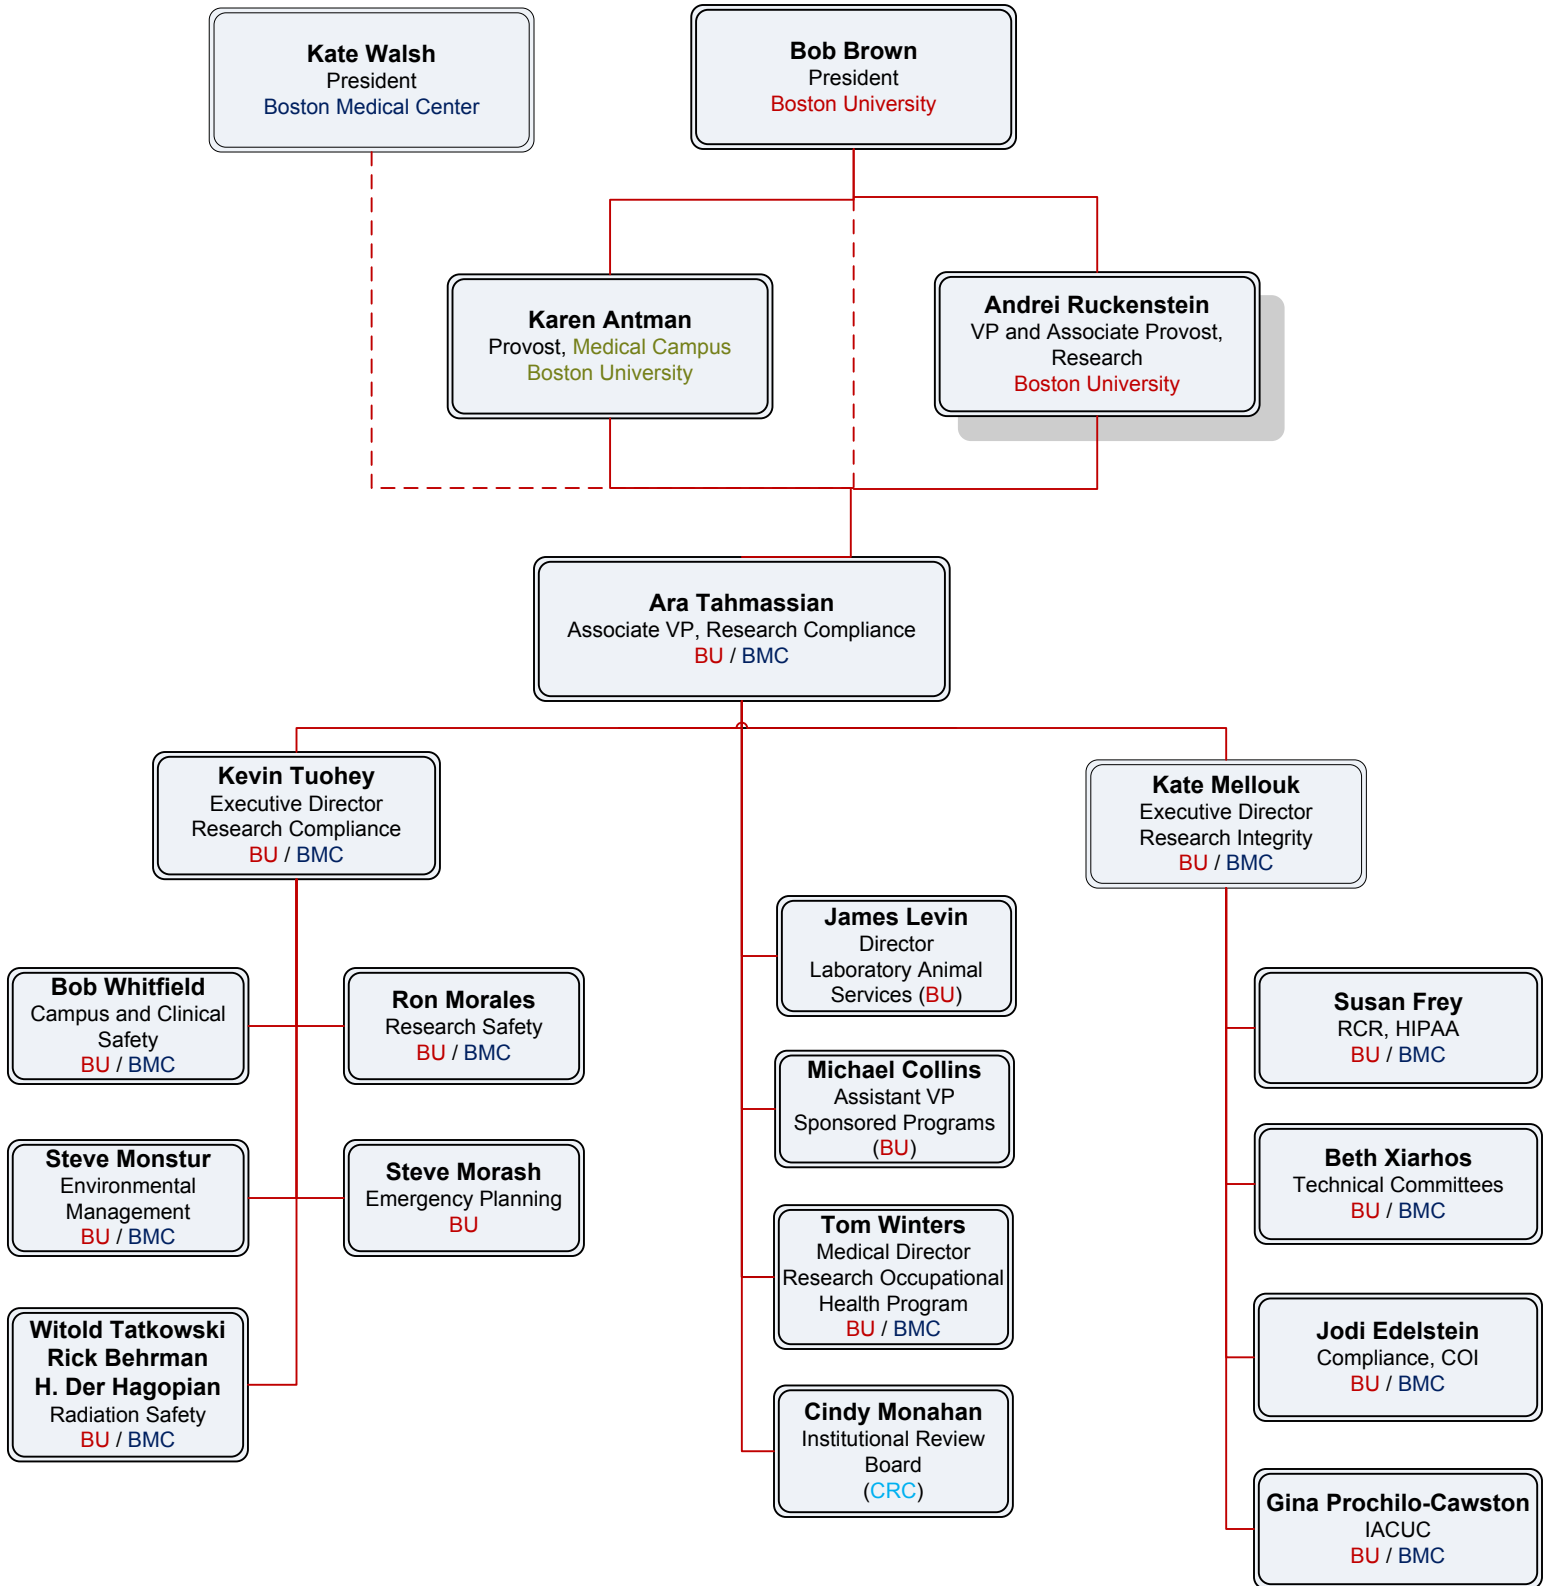

Office of Research Compliance Organizational Chart

Last Update: 22-November-2011

CRC: Charles River Campus
 BUMC:: Boston University Medical Campus
 BU: Boston University (inclusive of CRC and BUMC)
 BMC: Boston Medical Center