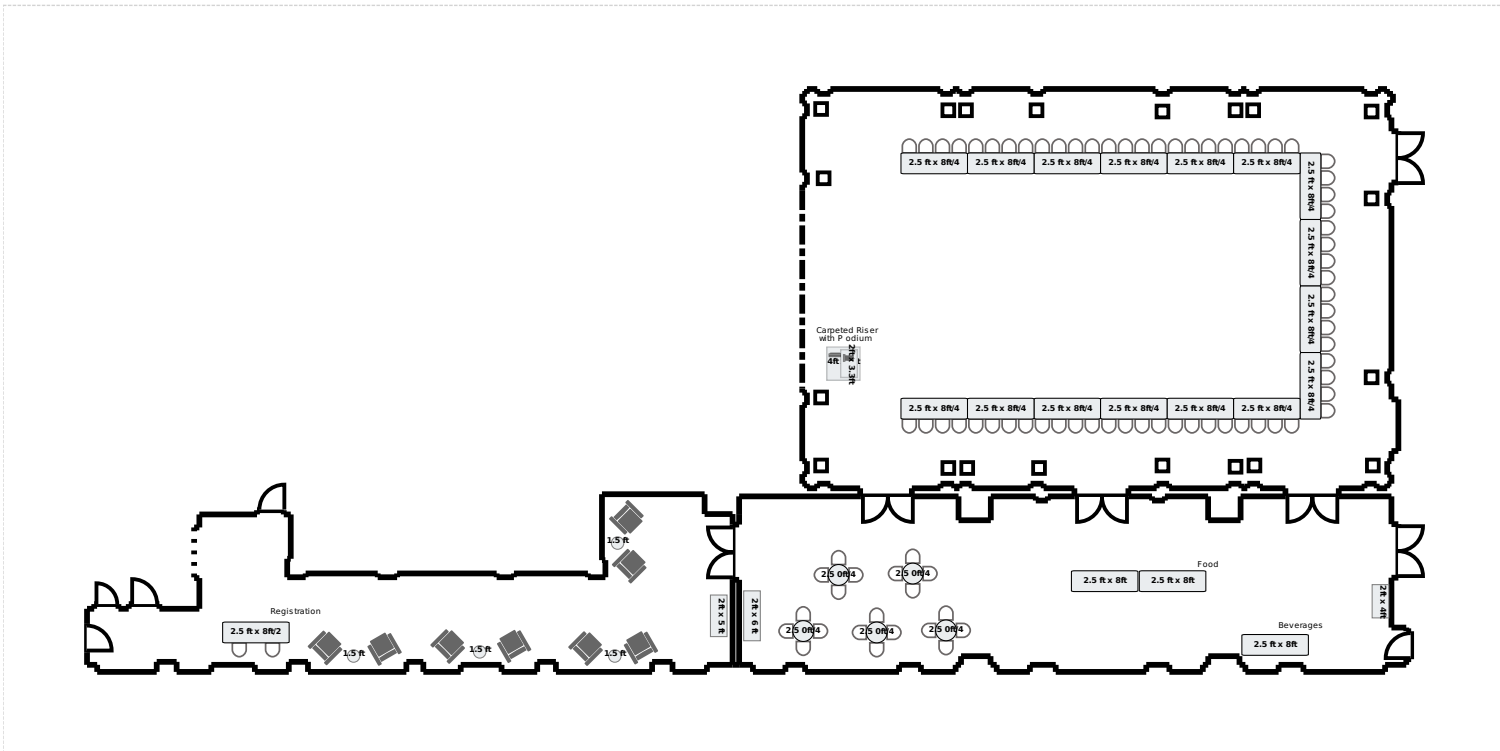

U Shape (64)

Trustee Ballroom & Lounge

**Equipment List**

- 20 - 8ft x 2.5ft Rectangle Table
- 86 - 20" x 20" banquet Chair
- 5 - 2.5ft Round Table
- 1 - 4ft x 4ft Riser
- 1 - 3.33ft x 2ft Podium
- 1 - 6ft x 2ft Custom Rectangle Object
- 1 - 4ft x 2ft Custom Rectangle Object
- 8 - AFR - Bella Chocolate Chair
- 4 - 1.5' Custom Circle Object
- 1 - 5ft x 2ft Custom Rectangle Object