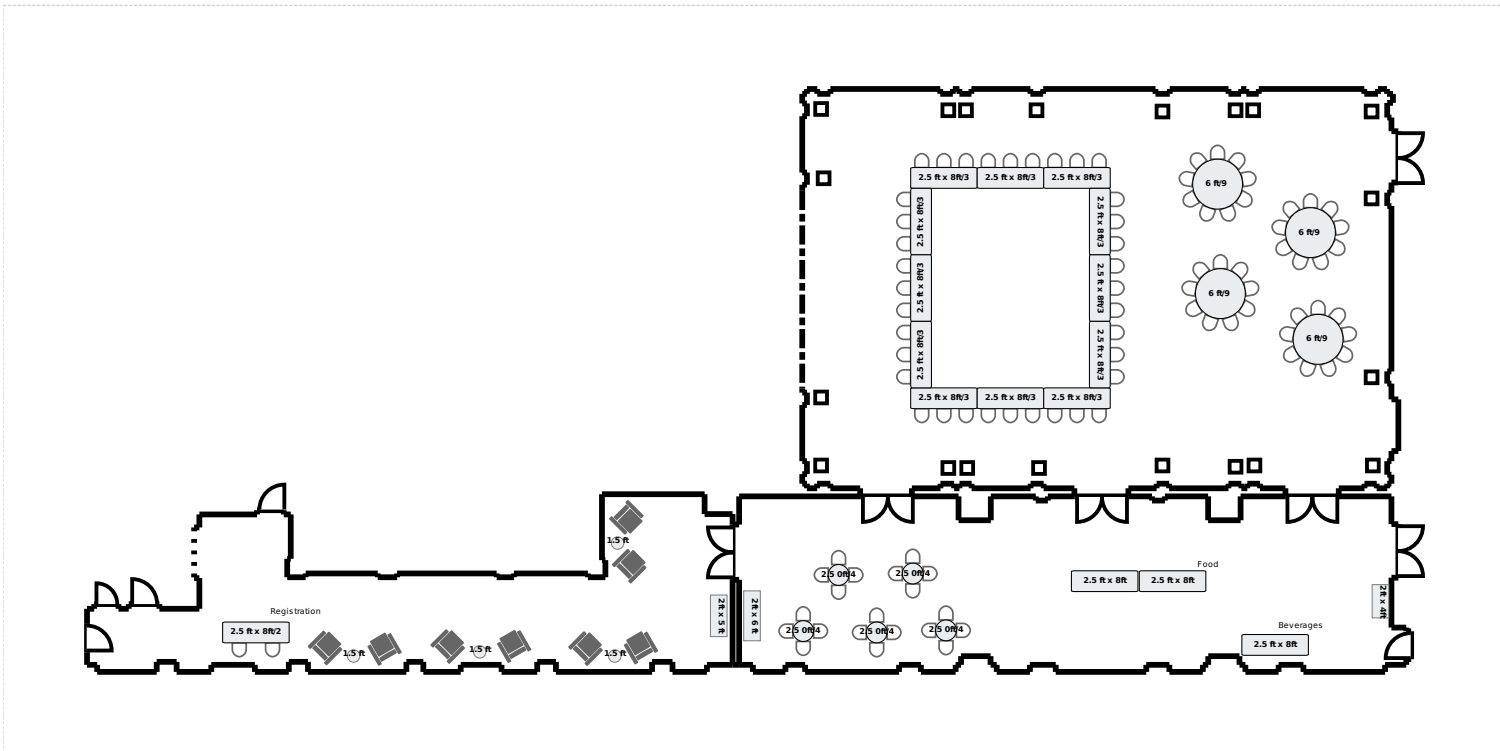

Equipment List

- 4 - 6ft Round Table
- 94 - 20" x 20" banquet Chair
- 16 - 8ft x 2.5ft Rectangle Table
- 5 - 2.5ft Round Table
- 1 - 6ft x 2ft Custom Rectangle Object
- 1 - 4ft x 2ft Custom Rectangle Object
- 8 - AFR - Bella Chocolate Chair
- 4 - 1.5' Custom Circle Object
- 1 - 5ft x 2ft Custom Rectangle Object