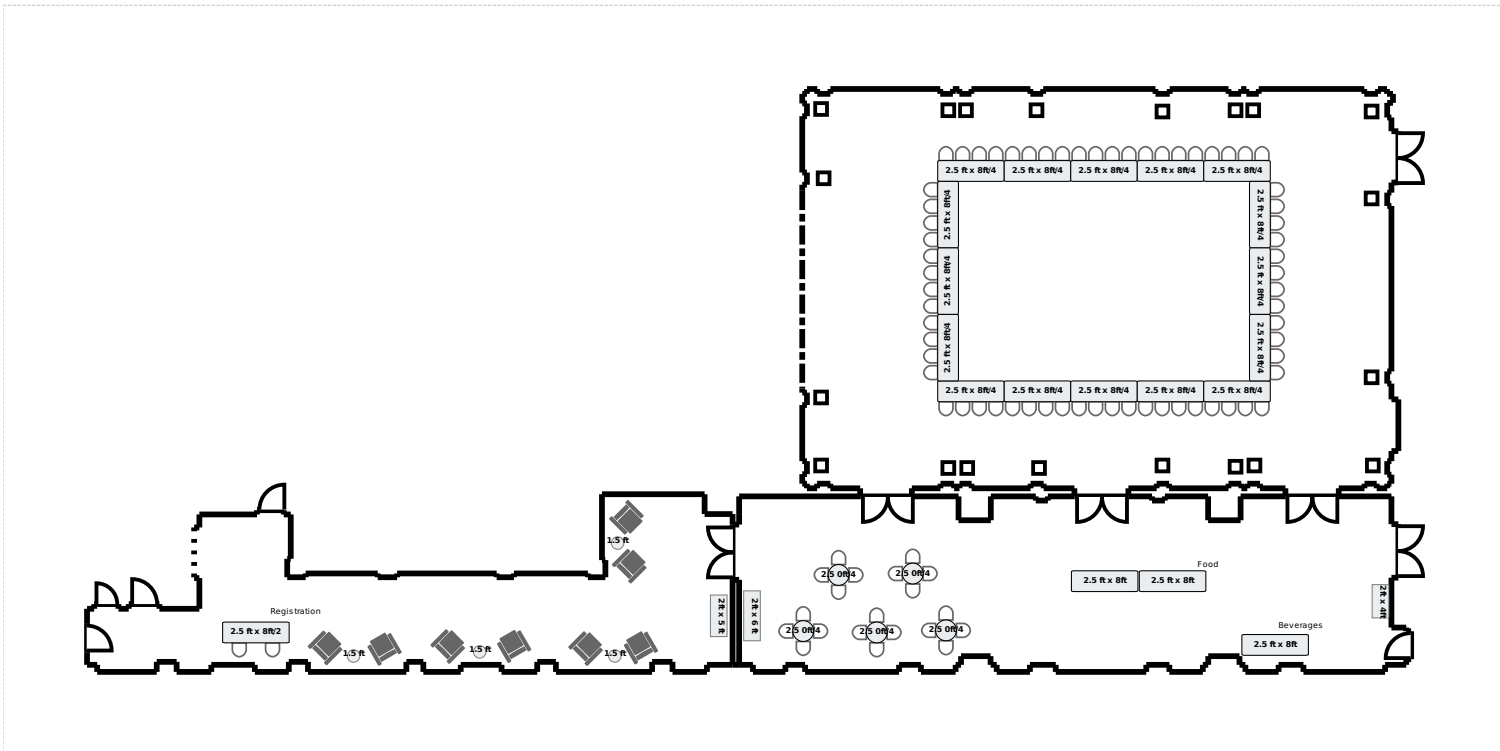

Hollow Square (64)

Trustee Ballroom & Lounge

**Equipment List**

- 20 - 8ft x 2.5ft Rectangle Table
- 86 - 20" x 20" banquet Chair
- 5 - 2.5ft Round Table
- 1 - 6ft x 2ft Custom Rectangle Object
- 1 - 4ft x 2ft Custom Rectangle Object
- 8 - AFR - Bella Chocolate Chair
- 4 - 1.5' Custom Circle Object
- 1 - 5ft x 2ft Custom Rectangle Object