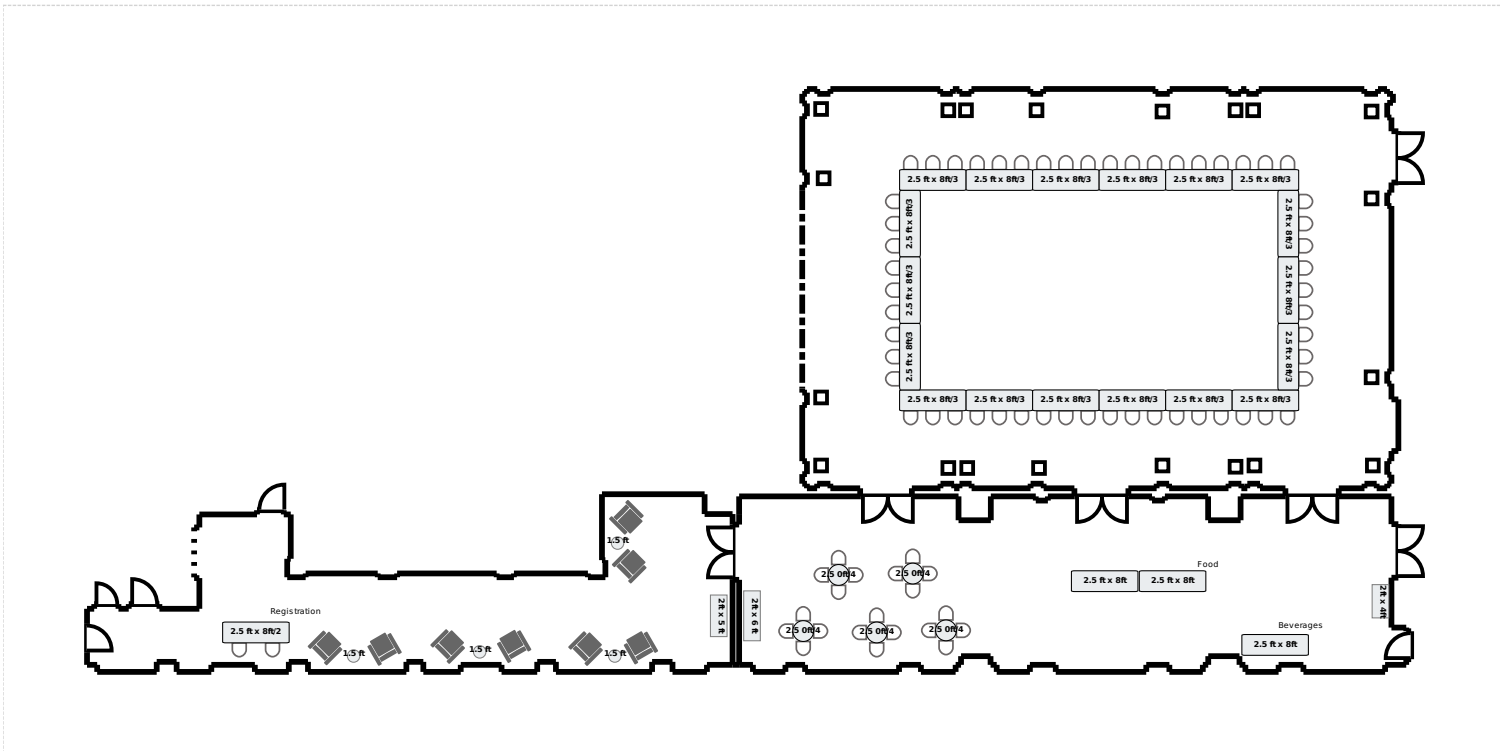

Hollow Square (54)

Trustee Ballroom & Lounge

Equipment List

- 22 - 8ft x 2.5ft Rectangle Table
- 76 - 20" x 20" banquet Chair
- 5 - 2.5ft Round Table
- 1 - 6ft x 2ft Custom Rectangle Object
- 1 - 4ft x 2ft Custom Rectangle Object
- 8 - AFR - Bella Chocolate Chair
- 4 - 1.5' Custom Circle Object
- 1 - 5ft x 2ft Custom Rectangle Object