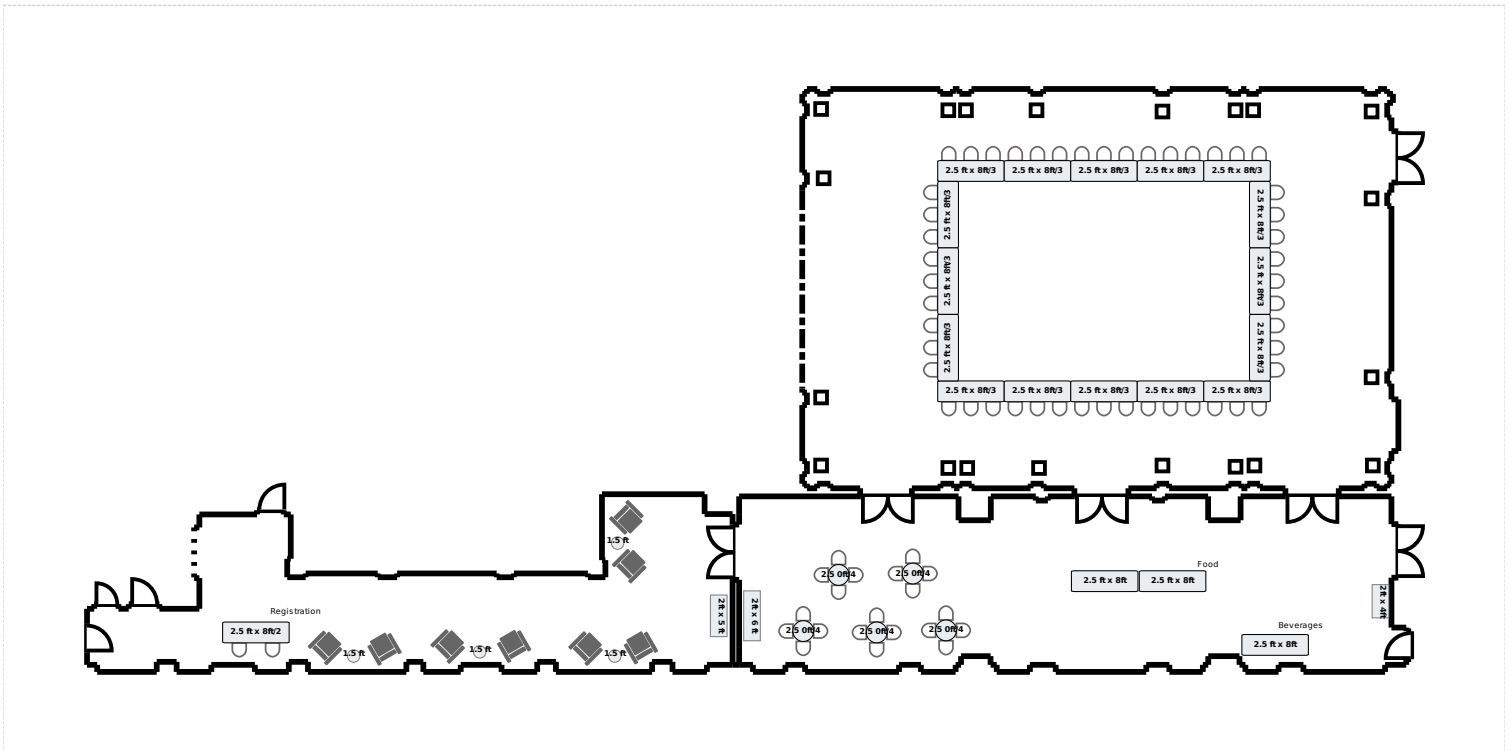

Hollow Square (48)

Trustee Ballroom & Lounge

**Equipment List**

- 20 - 8ft x 2.5ft Rectangle Table
- 70 - 20" x 20" banquet Chair
- 5 - 2.5ft Round Table
- 1 - 6ft x 2ft Custom Rectangle Object
- 1 - 4ft x 2ft Custom Rectangle Object
- 8 - AFR - Bella Chocolate Chair
- 4 - 1.5' Custom Circle Object
- 1 - 5ft x 2ft Custom Rectangle Object