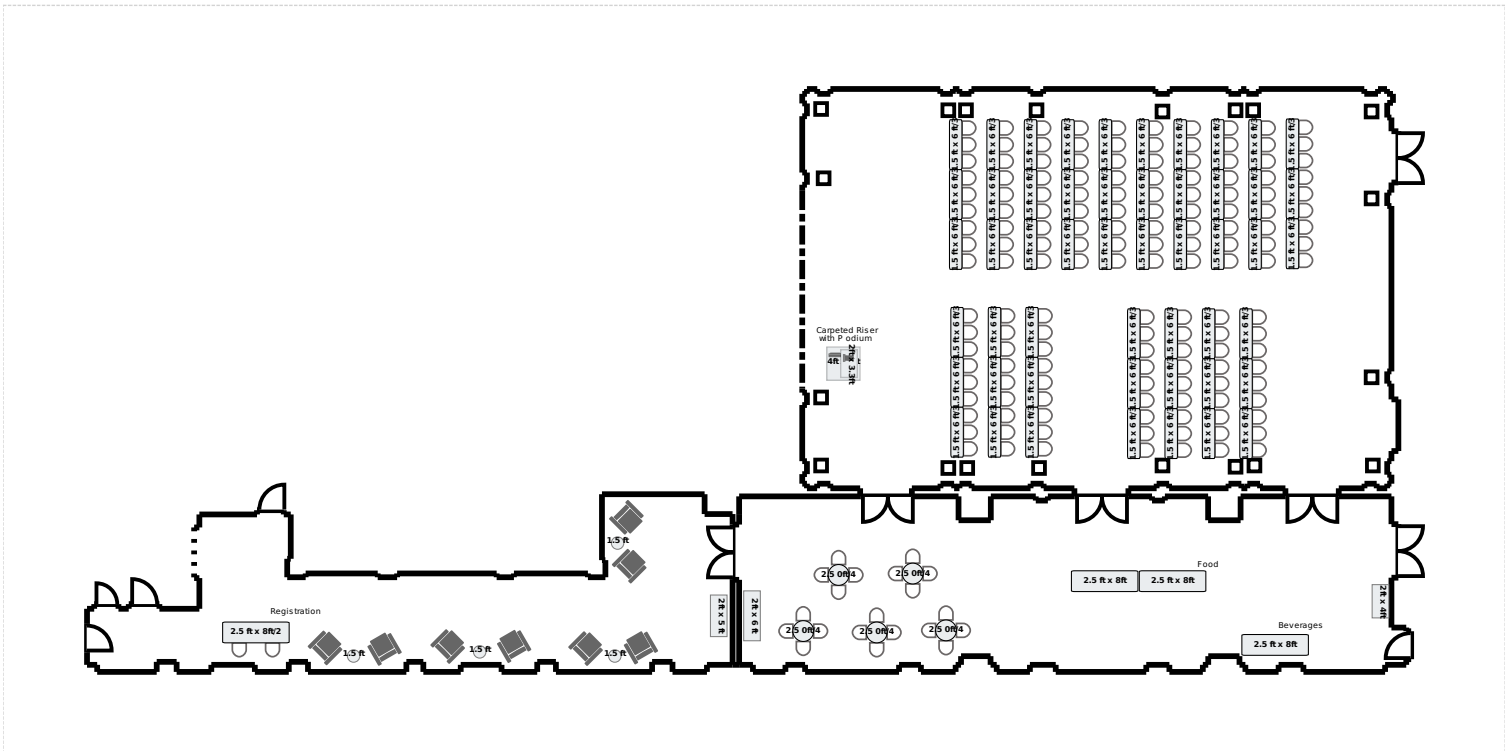

Classroom (153)

Trustee Ballroom & Lounge

Equipment List

- 51 - 6ft x 1.5ft Rectangle Table
- 175 - 20" x 20" banquet Chair
- 4 - 8ft x 2.5ft Rectangle Table
- 5 - 2.5ft Round Table
- 1 - 4ft x 4ft Riser
- 1 - 3.33ft x 2ft Podium
- 1 - 6ft x 2ft Custom Rectangle Object
- 1 - 4ft x 2ft Custom Rectangle Object
- 8 - AFR - Bella Chocolate Chair
- 4 - 1.5' Custom Circle Object
- 1 - 5ft x 2ft Custom Rectangle Object