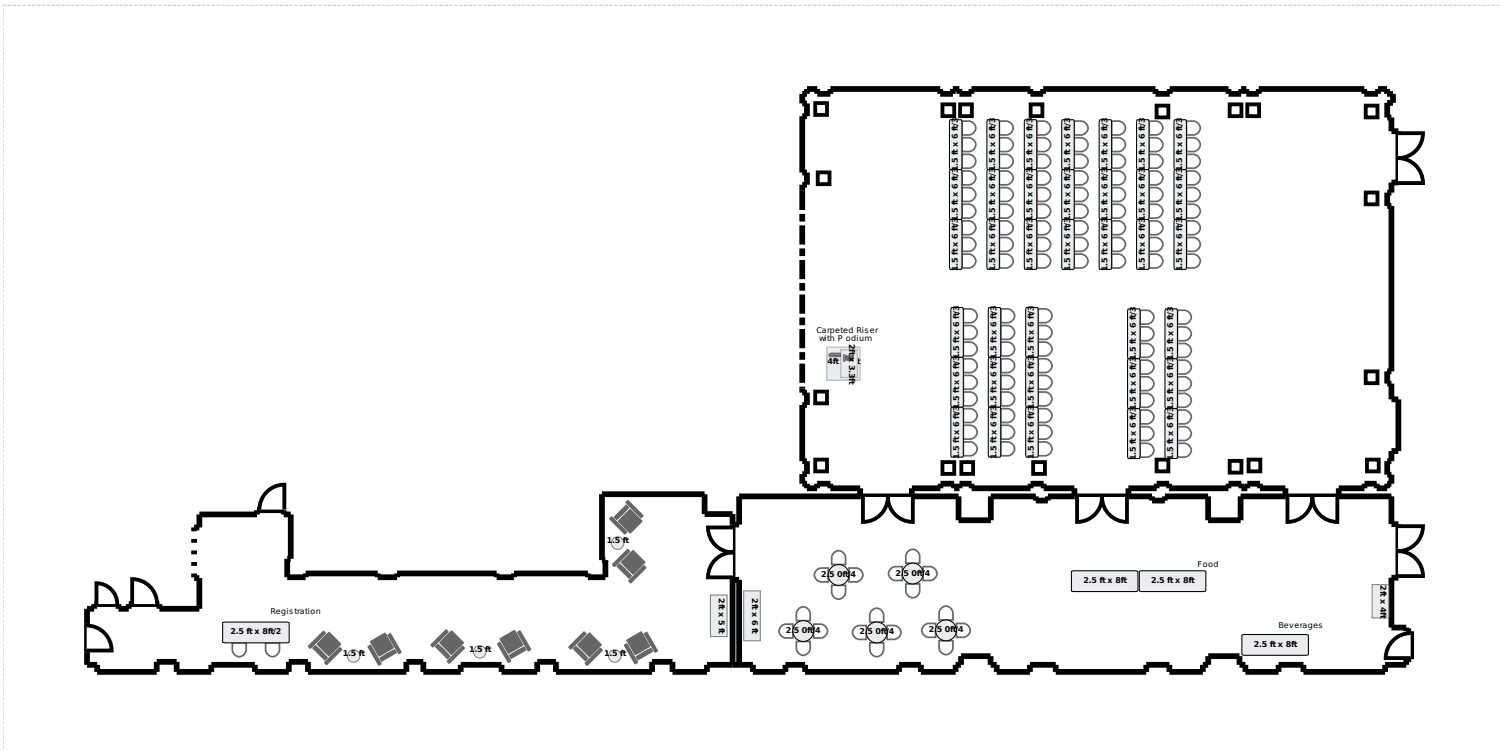

Classroom (108)

Trustee Ballroom & Lounge

Equipment List

- 4 - 8ft x 2.5ft Rectangle Table
- 130 - 20" x 20" banquet Chair
- 36 - 6ft x 1.5ft Rectangle Table
- 5 - 2.5ft Round Table
- 1 - 4ft x 4ft Riser
- 1 - 3.33ft x 2ft Podium
- 1 - 6ft x 2ft Custom Rectangle Object
- 1 - 4ft x 2ft Custom Rectangle Object
- 8 - AFR - Bella Chocolate Chair
- 4 - 1.5' Custom Circle Object
- 1 - 5ft x 2ft Custom Rectangle Object