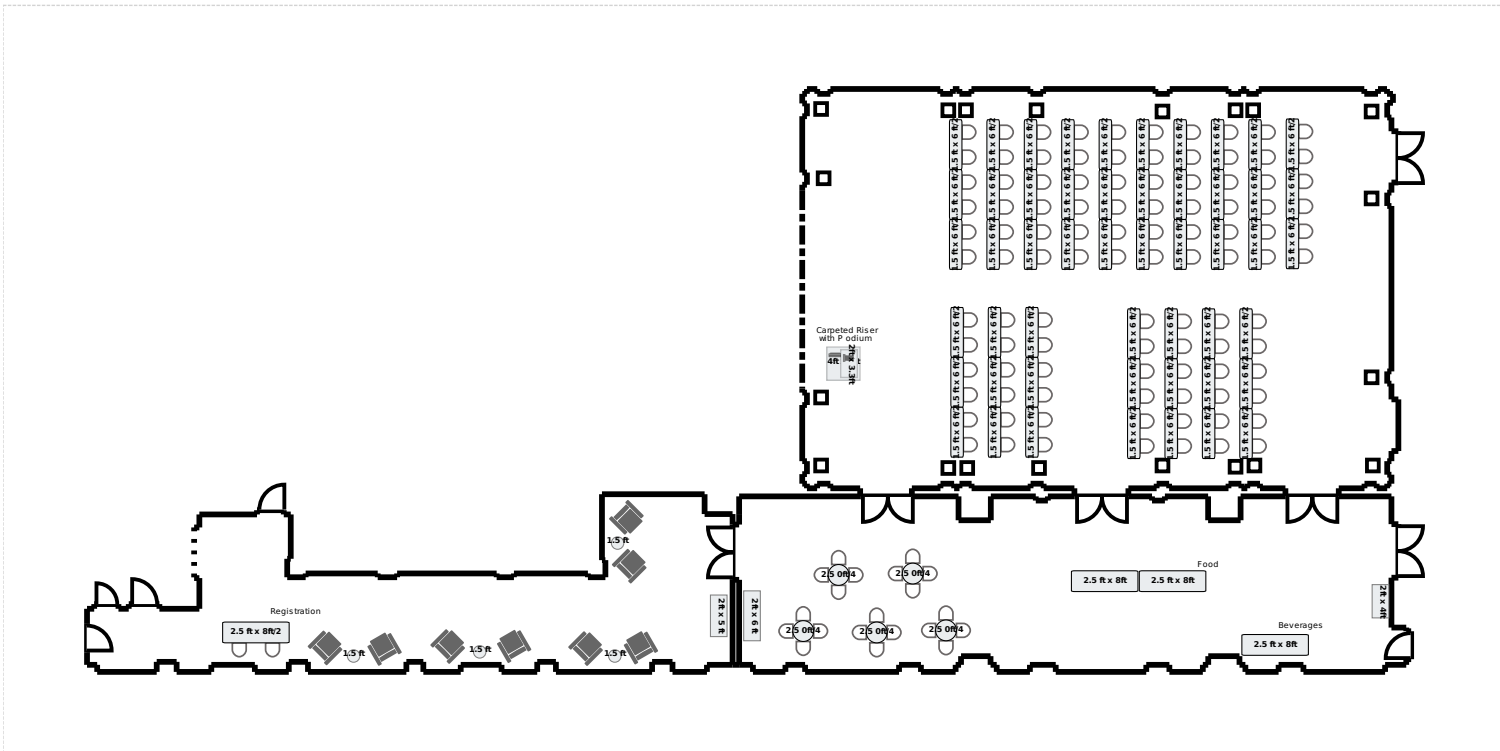

Classroom (102)

Trustee Ballroom & Lounge

Equipment List

- 4 - 8ft x 2.5ft Rectangle Table
- 124 - 20" x 20" banquet Chair
- 51 - 6ft x 1.5ft Rectangle Table
- 5 - 2.5ft Round Table
- 1 - 4ft x 4ft Riser
- 1 - 3.33ft x 2ft Podium
- 1 - 6ft x 2ft Custom Rectangle Object
- 1 - 4ft x 2ft Custom Rectangle Object
- 8 - AFR - Bella Chocolate Chair
- 4 - 1.5' Custom Circle Object
- 1 - 5ft x 2ft Custom Rectangle Object