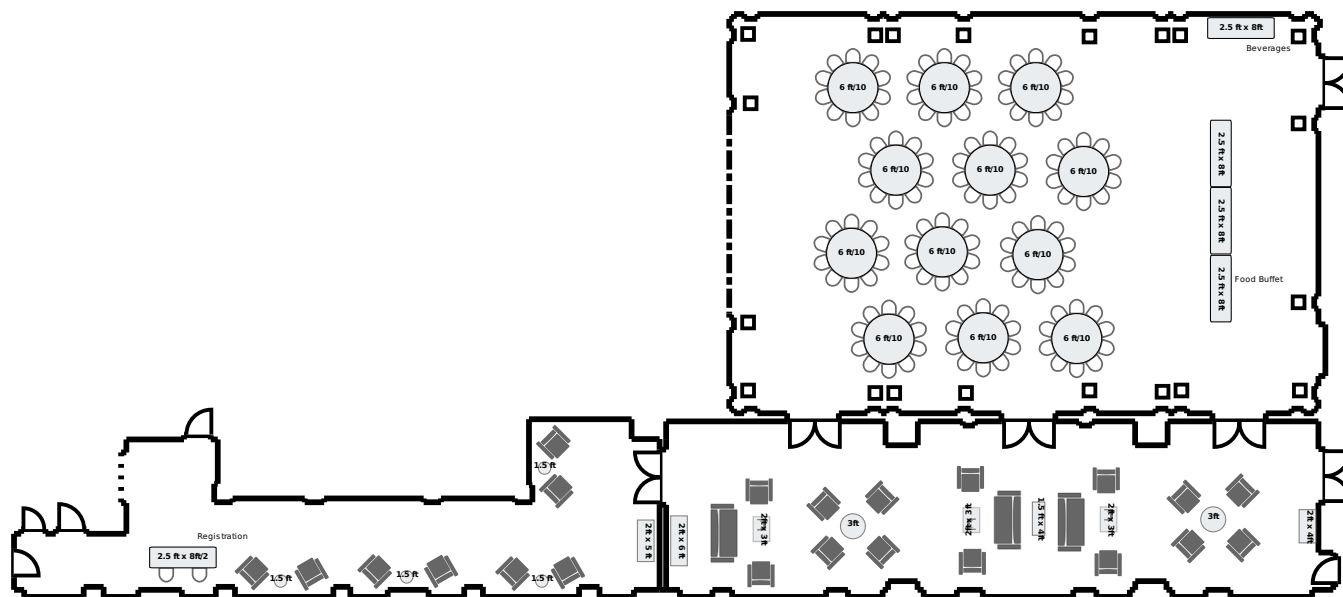

Buffet (120)

Trustee Ballroom & Lounge

**BOSTON  
UNIVERSITY**

### Equipment List

- 5 - 8ft x 2.5ft Rectangle Table
- 122 - 20" x 20" banquet Chair
- 12 - 6ft Round Table
- 3 - AFR - Bella Chocolate Sofa
- 22 - AFR - Bella Chocolate Chair
- 2 - 3' Custom Circle Object
- 1 - 6ft x 2ft Custom Rectangle Object
- 1 - 4ft x 2ft Custom Rectangle Object
- 1 - 4ft x 1.5ft Custom Rectangle Object
- 3 - 3ft x 2ft Coffee Table
- 4 - 1.5' Custom Circle Object
- 1 - 5ft x 2ft Custom Rectangle Object